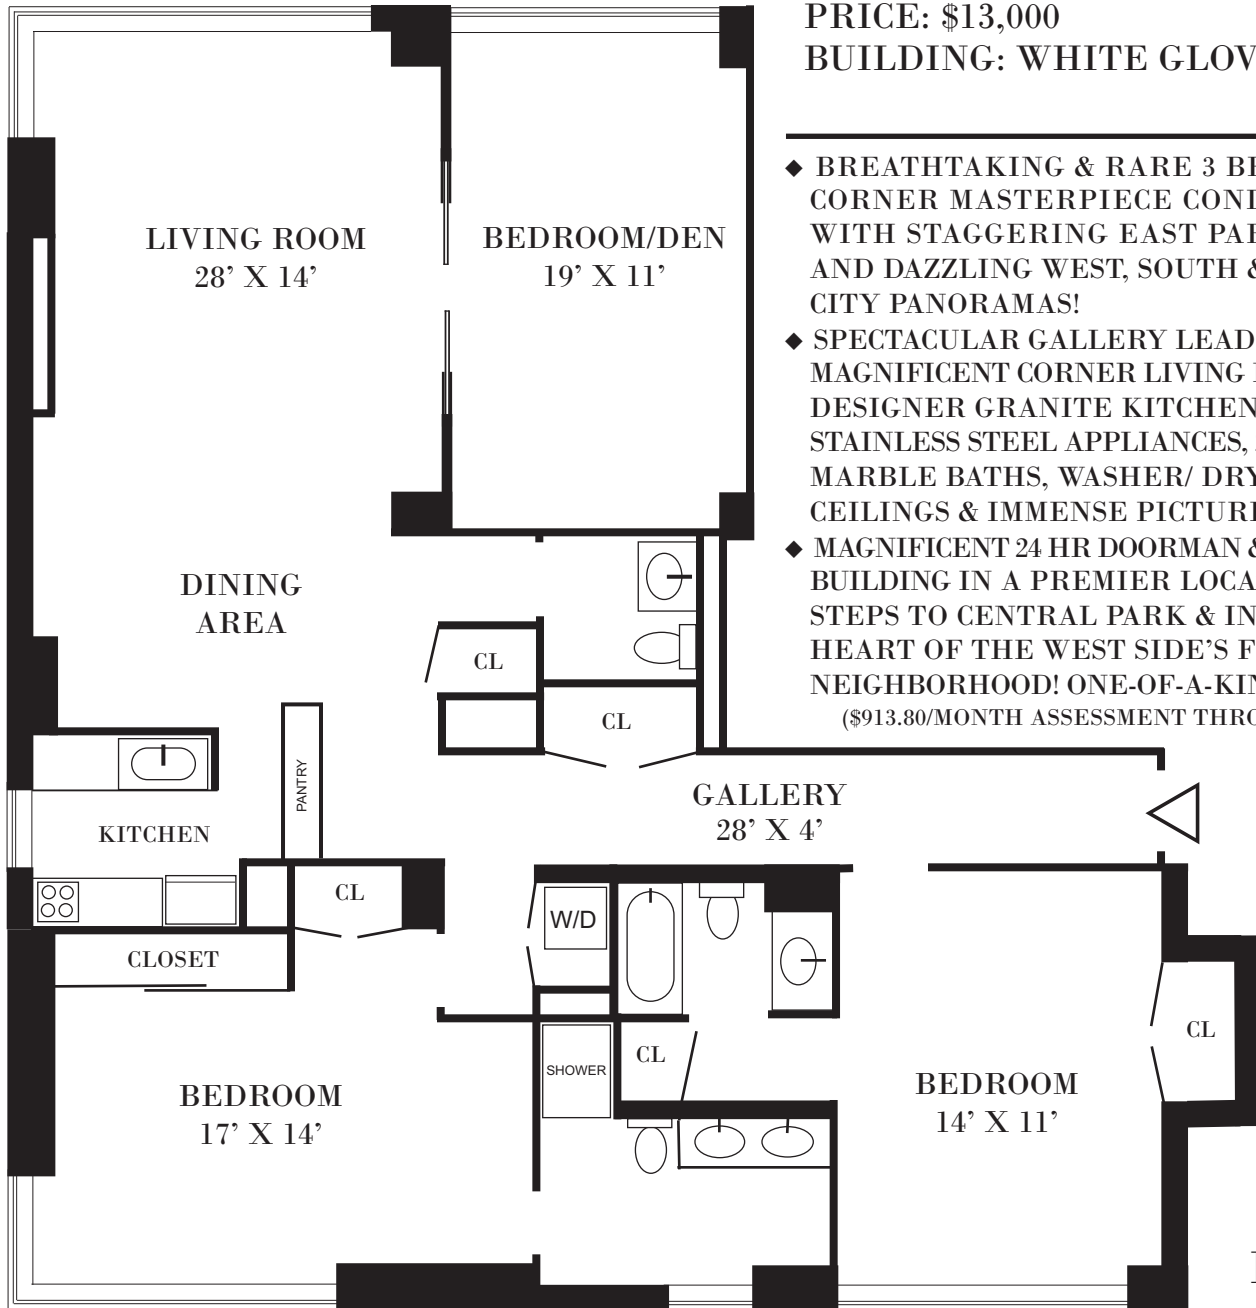

THE PARK BELVEDERE

101 WEST 79TH STREET

APARTMENT 15C

EASTERN EXPOSURE - STAGGERING PARK AND CITY PANORAMAS

PRICE: \$13,000

BUILDING: WHITE GLOVE CONDO

- ◆ BREATH TAKING & RARE 3 BEDROOM CORNER MASTERPIECE CONDOMINIUM WITH STAGGERING EAST PARK VIEWS AND DAZZLING WEST, SOUTH & NORTH CITY PANORAMAS!
- ◆ SPECTACULAR GALLERY LEADS TO GRAND, MAGNIFICENT CORNER LIVING ROOM, NEW DESIGNER GRANITE KITCHEN WITH TOP STAINLESS STEEL APPLIANCES, 2 1/2 SUPERB MARBLE BATHS, WASHER/ DRYER, 9 FOOT CEILINGS & IMMENSE PICTURE WINDOWS!
- ◆ MAGNIFICENT 24 HR DOORMAN & CONCIERGE BUILDING IN A PREMIER LOCATION, JUST STEPS TO CENTRAL PARK & IN THE HEART OF THE WEST SIDE'S FINEST NEIGHBORHOOD! ONE-OF-A-KIND TROPHY!
(\$913.80/MONTH ASSESSMENT THROUGH 6/2019)

WESTERN EXPOSURE - PANORAMIC CITY VIEWS

◆ ALL DIMENSIONS ARE APPROXIMATE

CAROL@CAROLELEVY.COM 917.747.8383 WWW.CAROLELEVY.COM