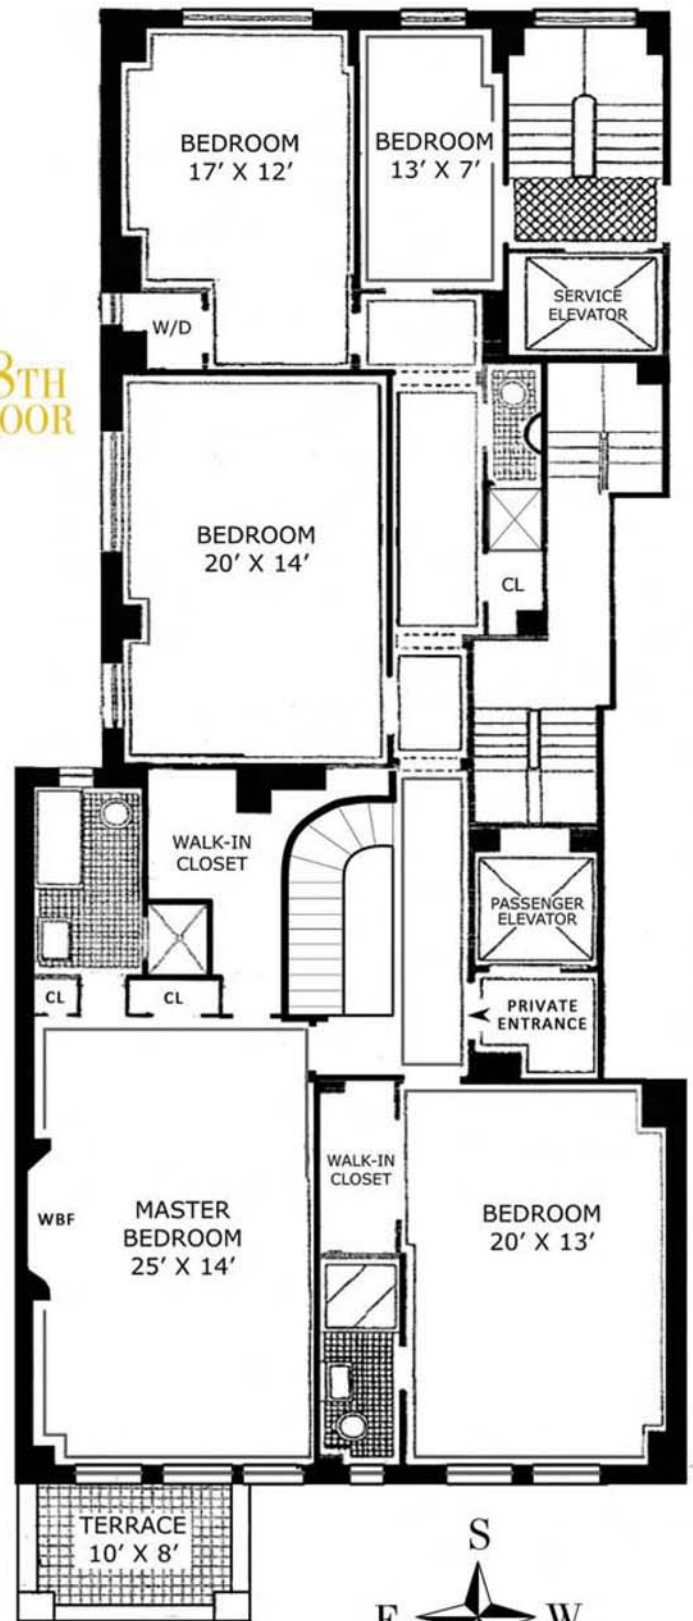

THE BERESFORD

211 CENTRAL PARK WEST

APARTMENT 17/18 J

17TH FLOOR

18TH FLOOR

PANORAMIC CITY & PARK VISTAS