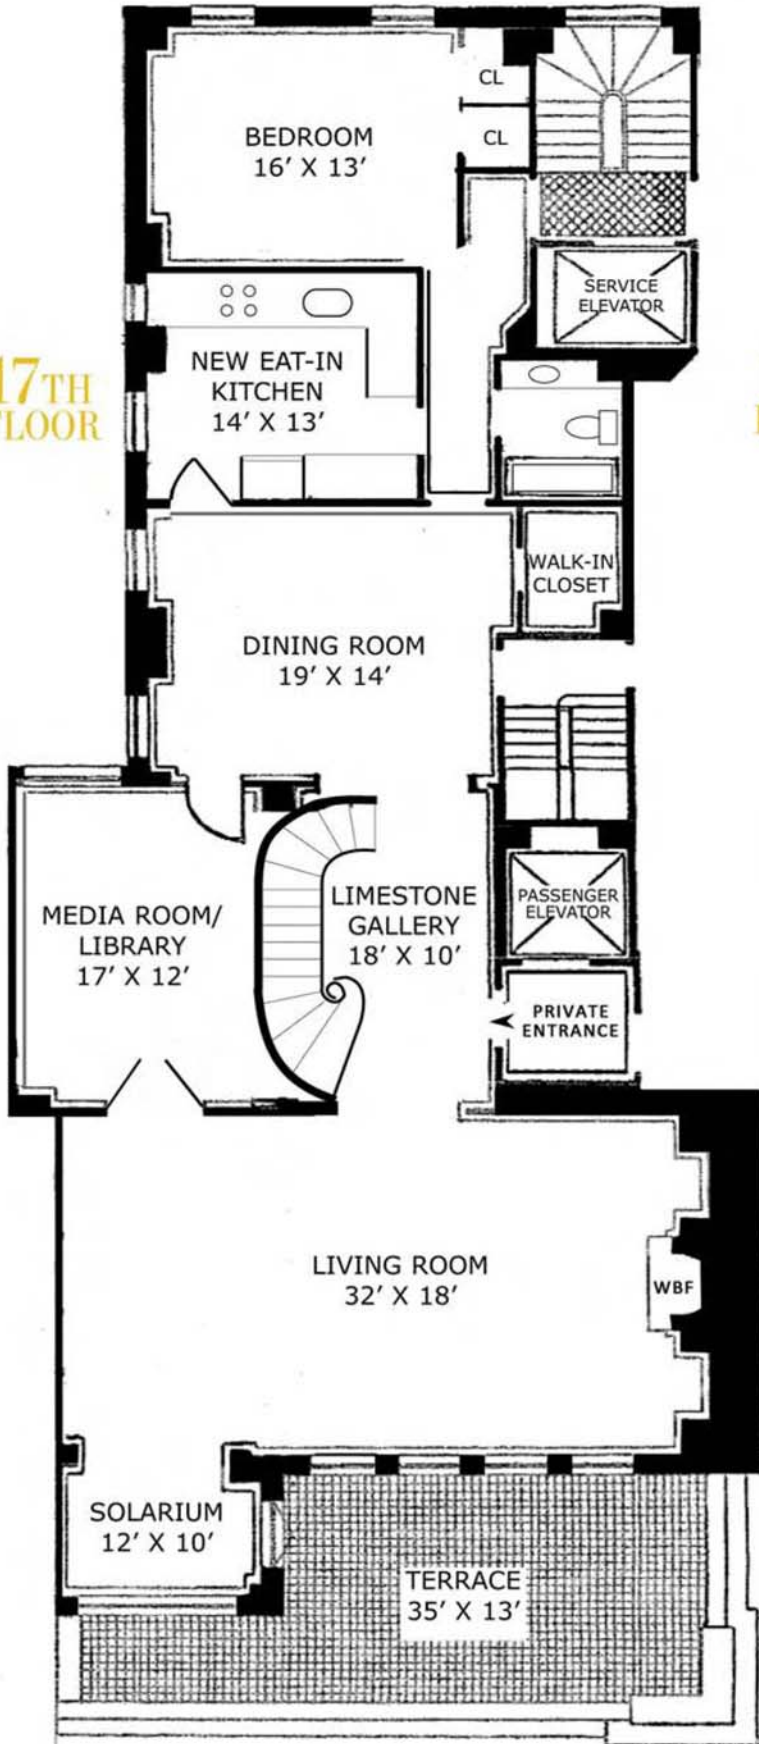

THE BERESFORD

211 CENTRAL PARK WEST

APARTMENT 17/18 J

17TH FLOOR

18TH FLOOR

PANORAMIC CITY & PARK VISTAS