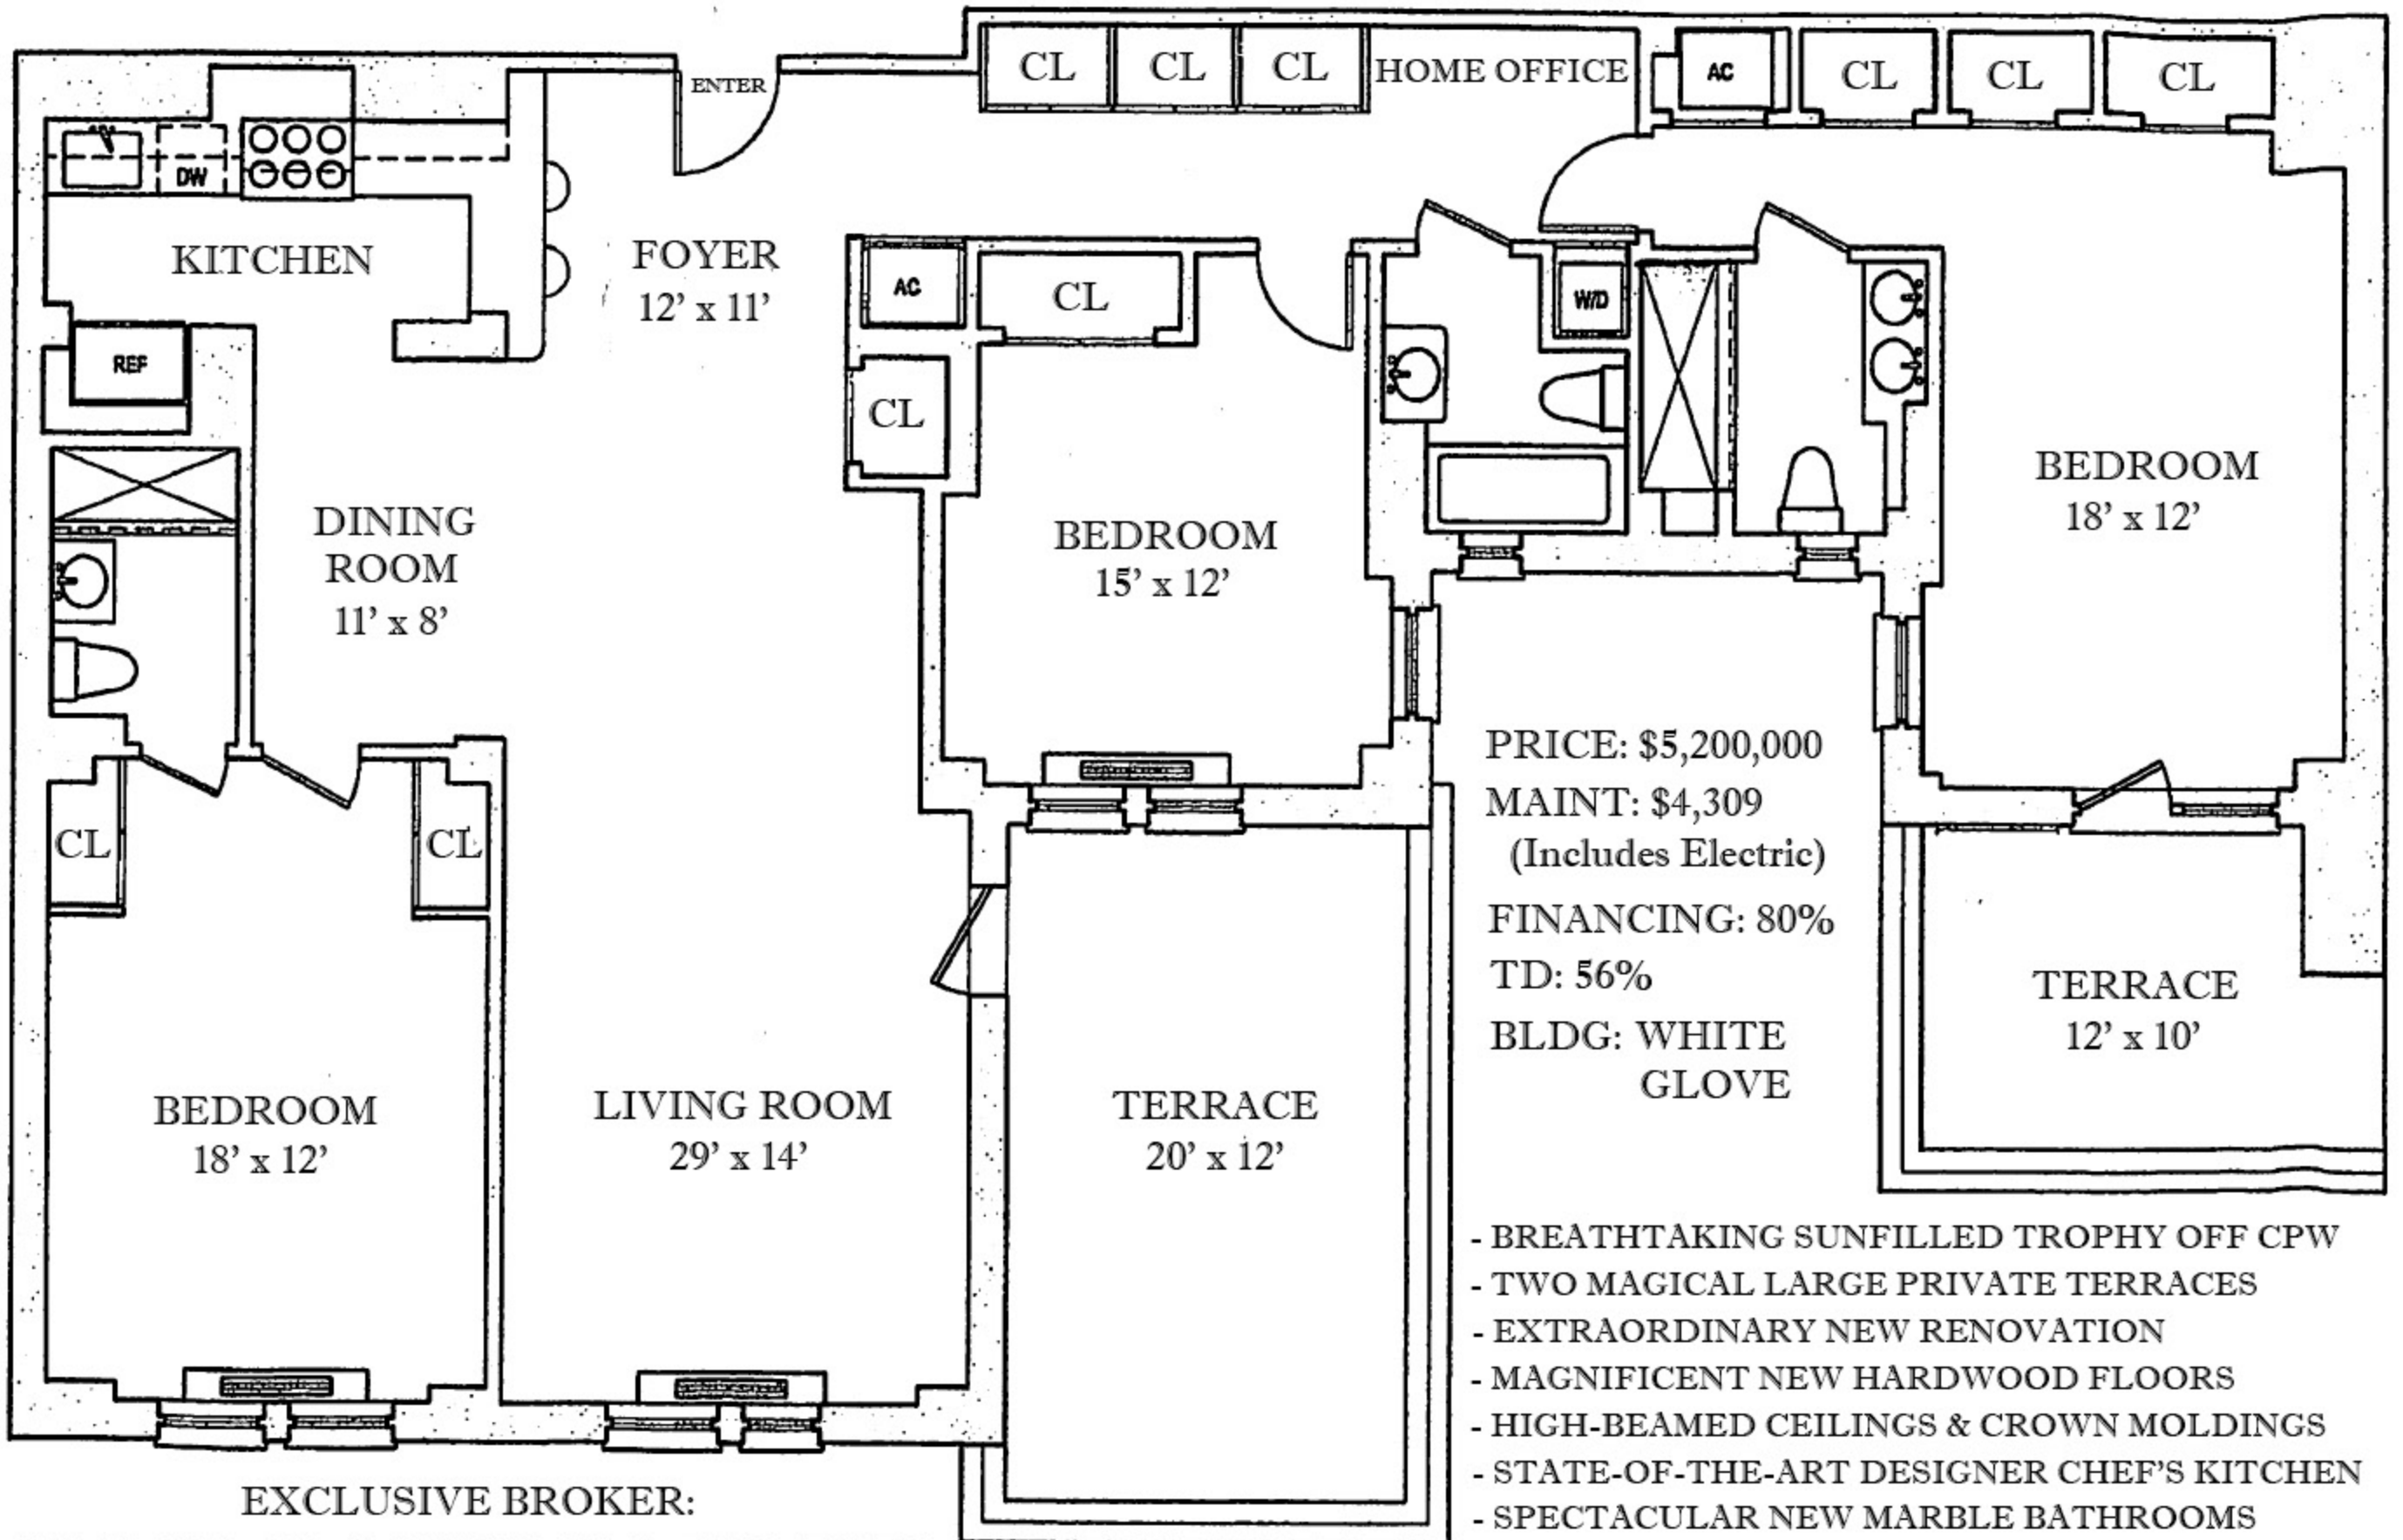

THE PARK ROYAL - 23 WEST 73RD STREET APARTMENT 1203

EXCLUSIVE BROKER:

CAROL E. LEVY 212.580.7270 SOUTH SUN-FILLED VIEWS

CAROL@CAROLELEVY.COM WWW.CAROLELEVY.COM

*ALL DIMENSIONS ARE APPROXIMATE