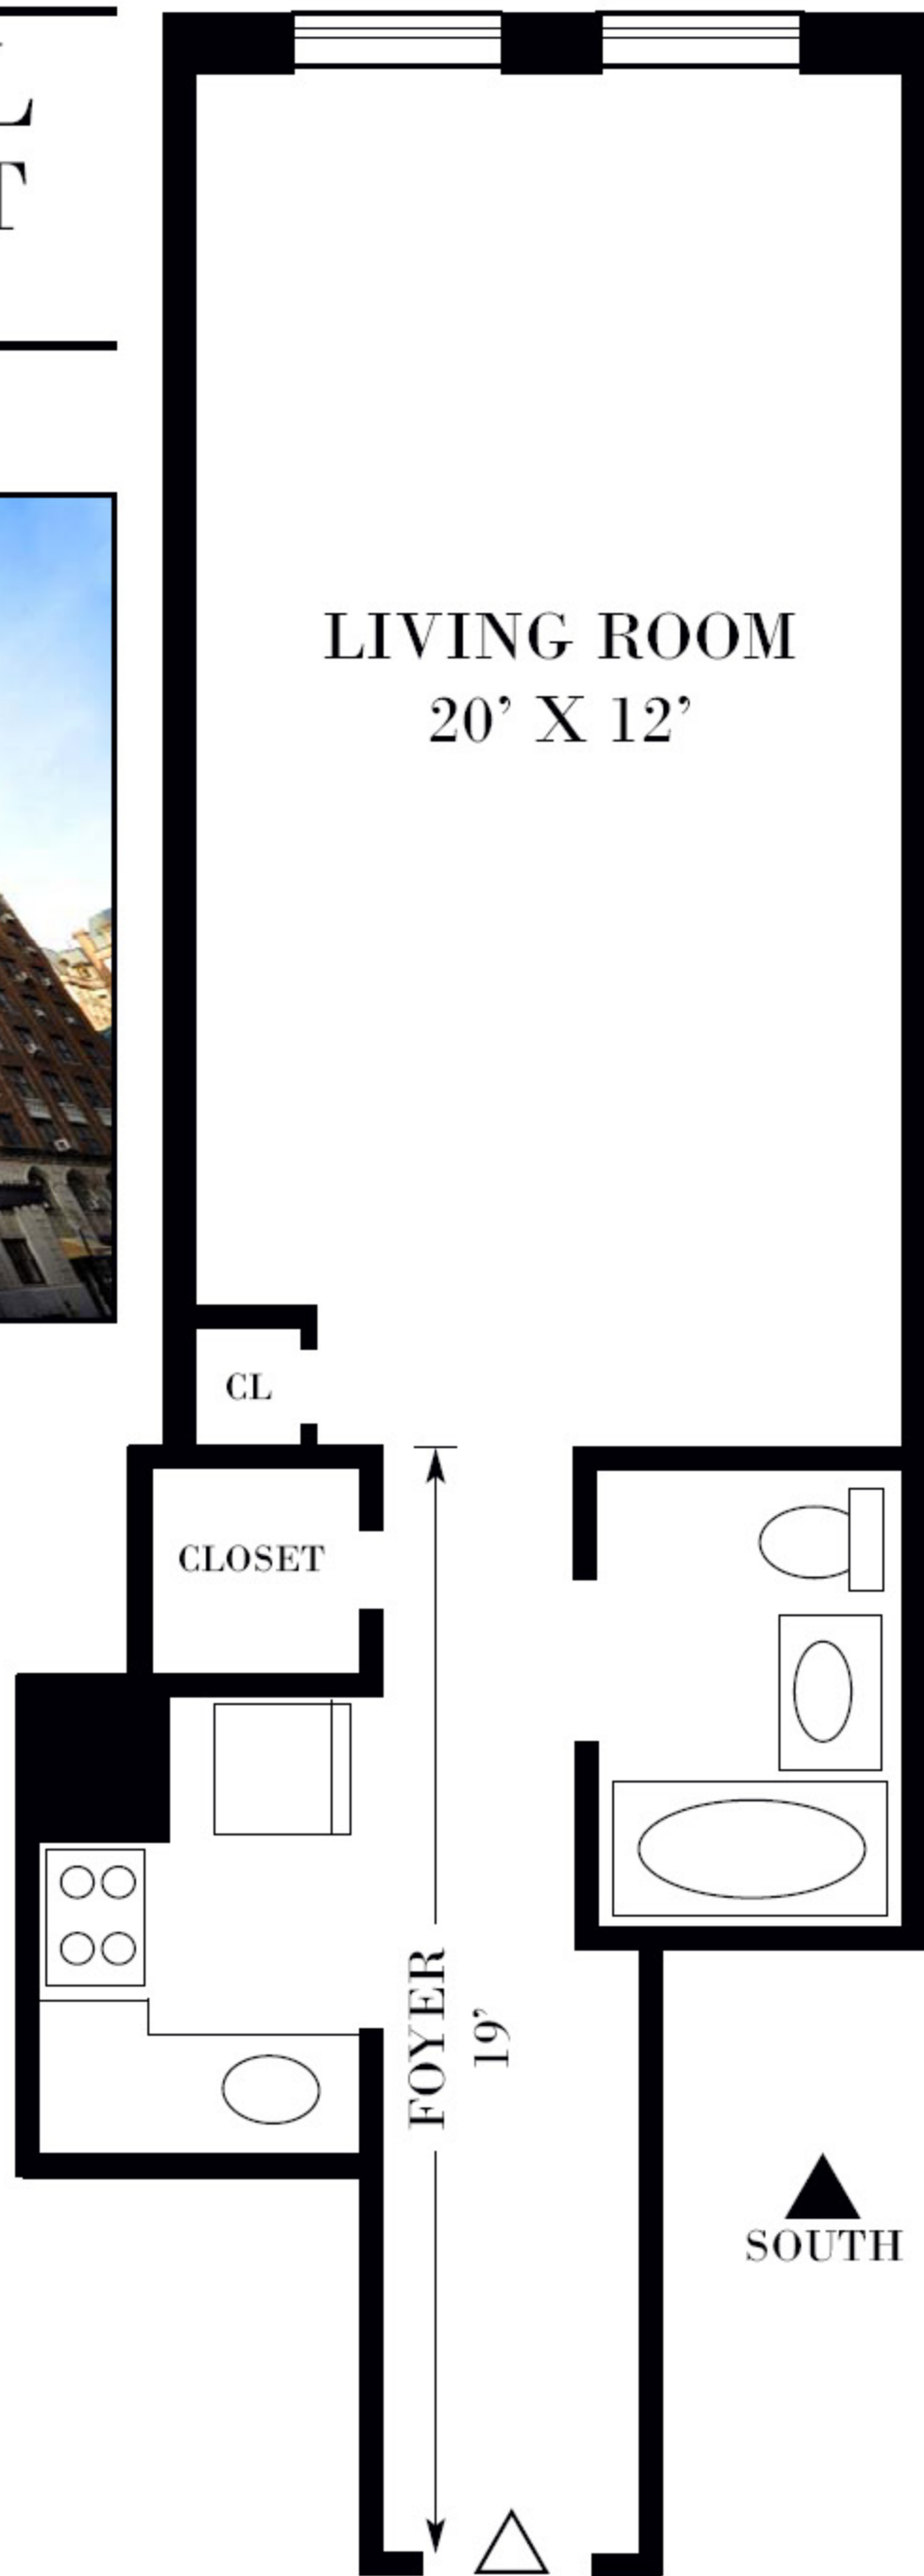

THE PARK ROYAL

23 WEST 73RD STREET

APARTMENT 204

◆ ALL DIMENSIONS ARE APPROXIMATE

EXCLUSIVE BROKER: CAROL E. LEVY 212.580.7270
CAROL@CAROLELEVY.COM F 212.580.0039 WWW.CAROLELEVY.COM
