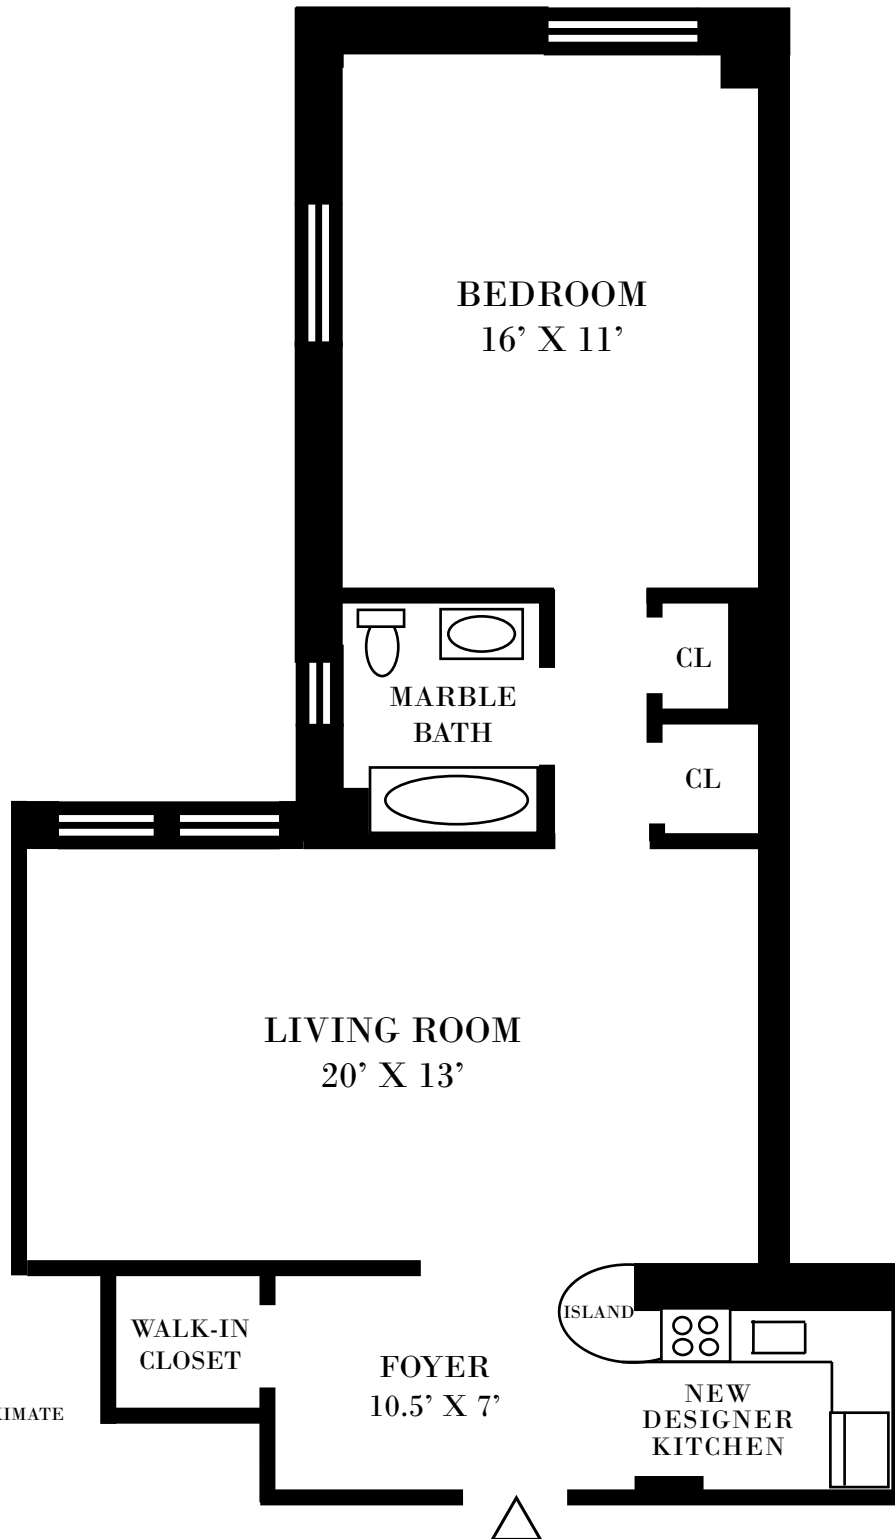

# THE PARK ROYAL

### APARTMENT 310

---

▲  
NORTH

◆ ALL DIMENSIONS ARE APPROXIMATE

Proud Member  
**REBNY**<sup>®</sup>  
REAL ESTATE BOARD OF NEW YORK

---

**EXCLUSIVE BROKER: CAROL E. LEVY 212.580.7270**

---