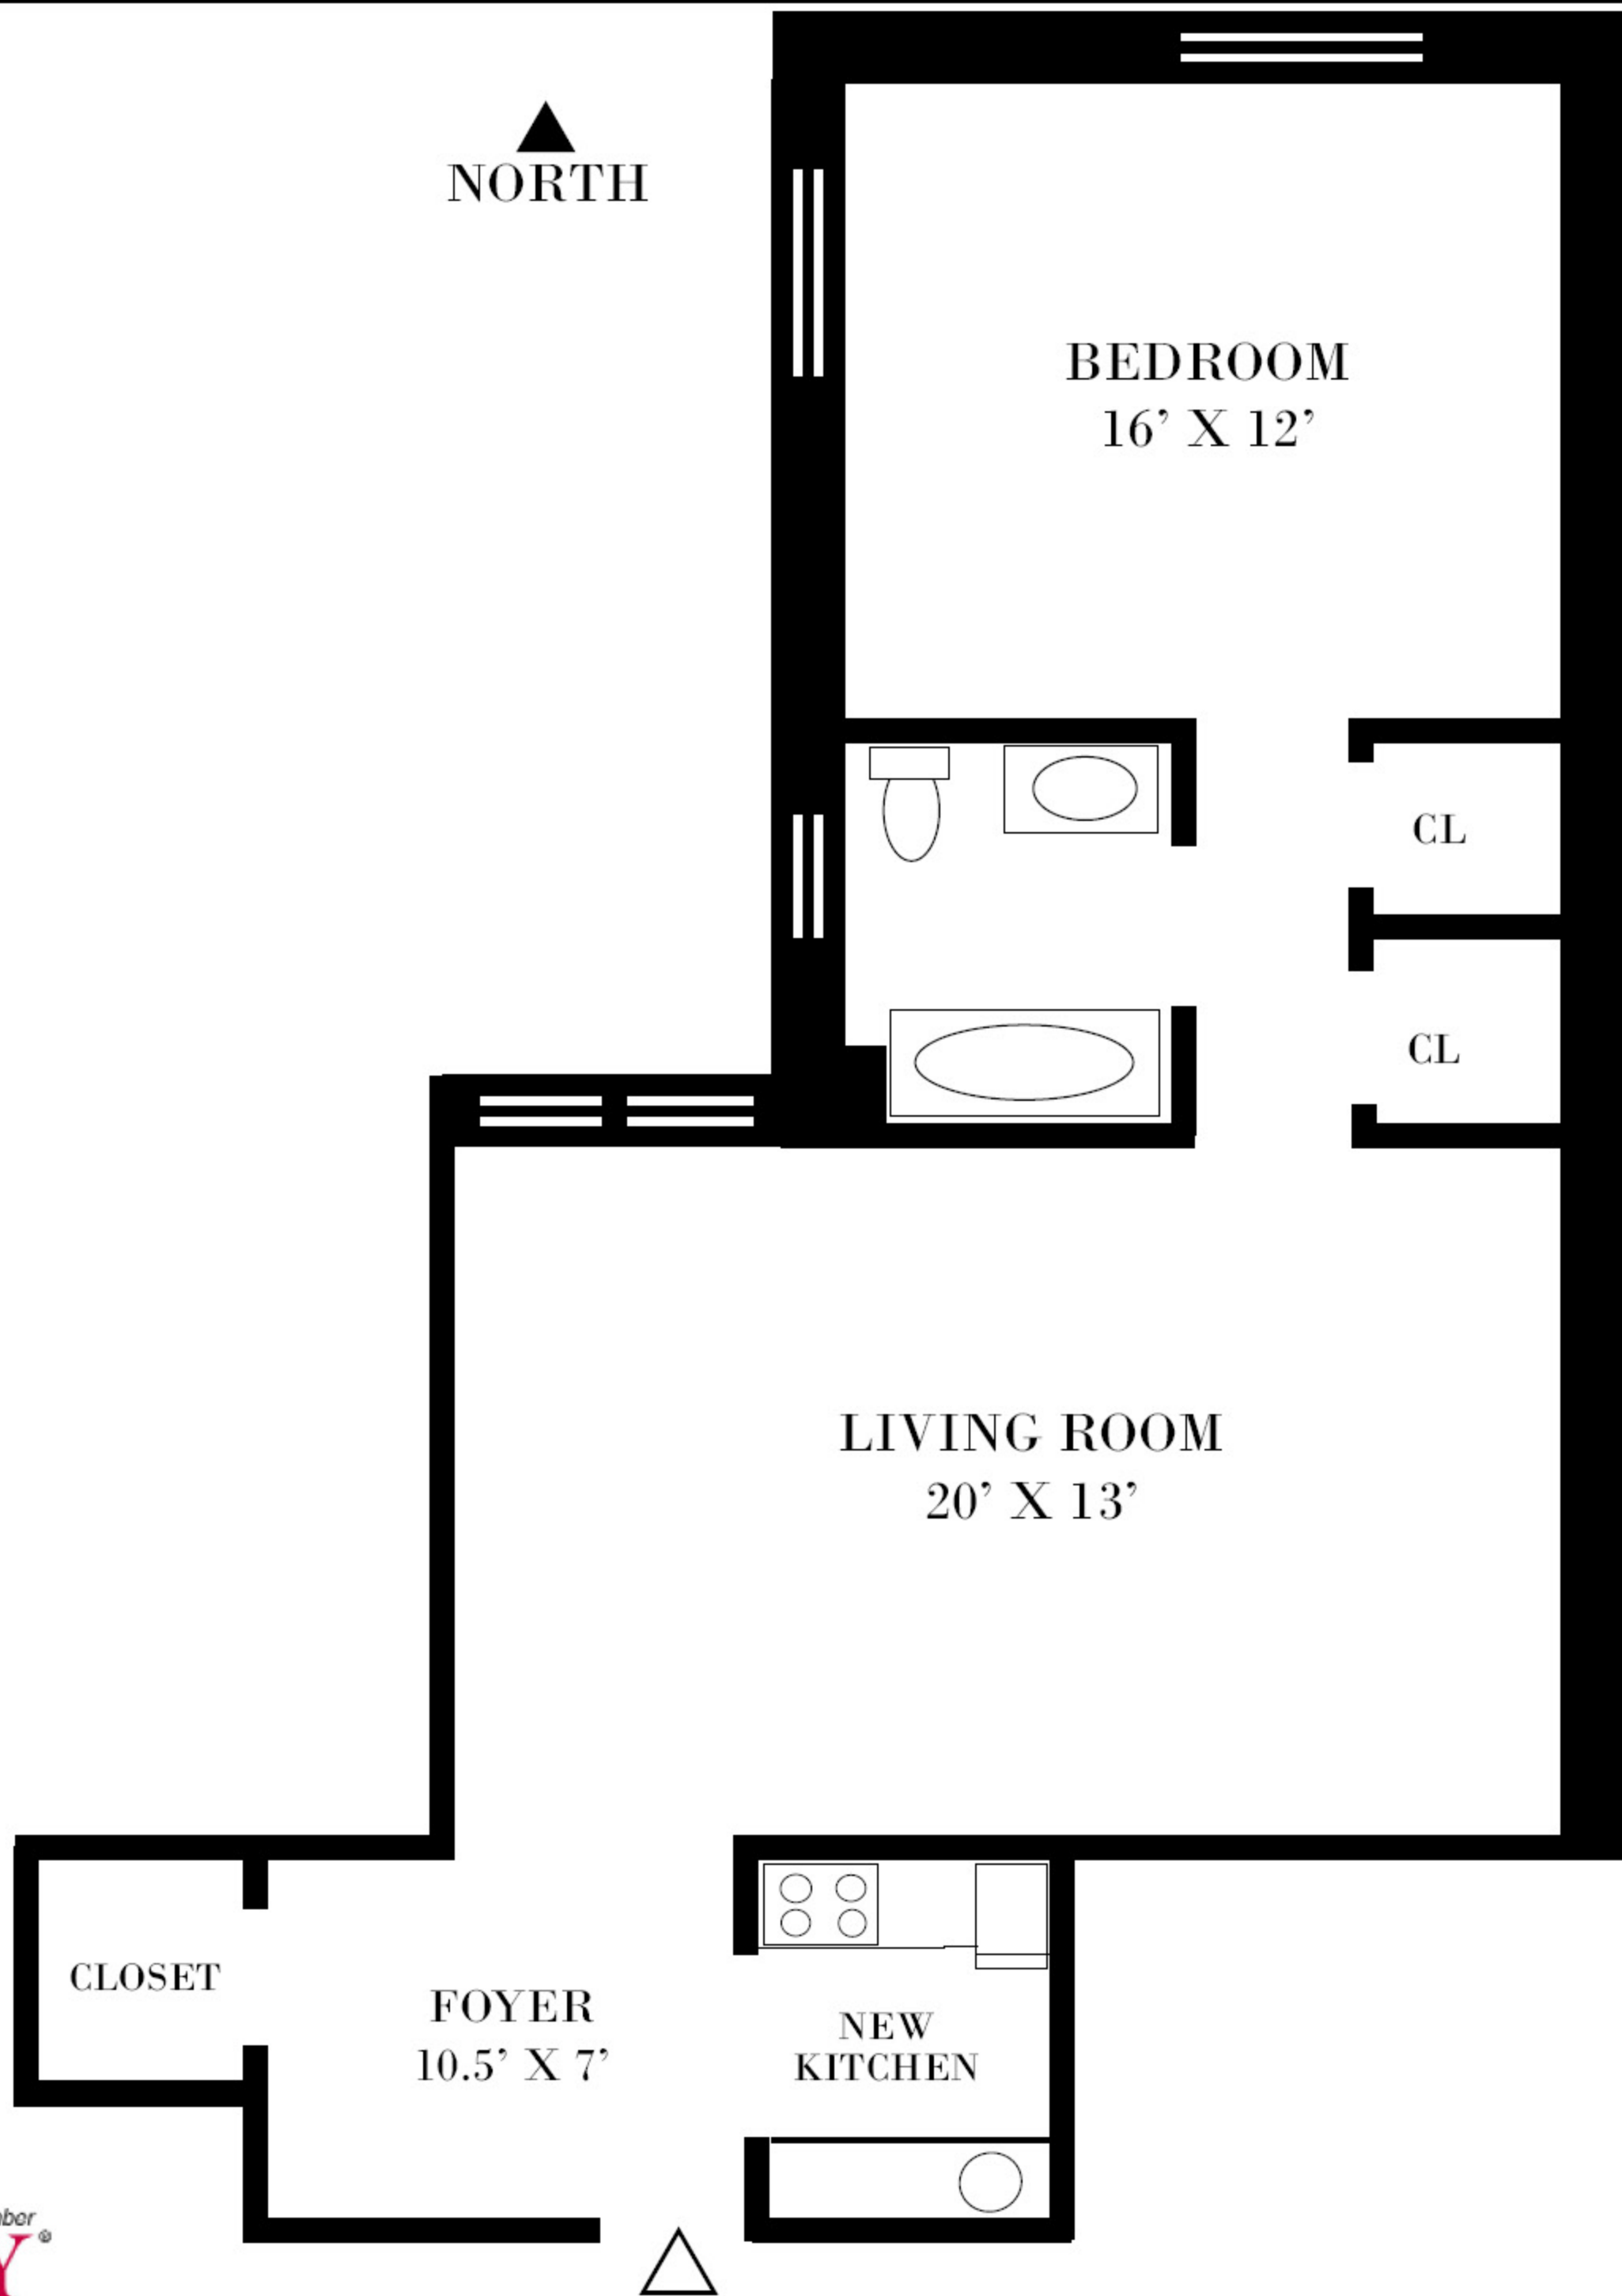

---

THE PARK ROYAL  
23 WEST 73<sup>RD</sup> STREET

---

Proud Member  
**REBNY**<sup>®</sup>  
REAL ESTATE BOARD OF NEW YORK

◆ ALL DIMENSIONS ARE APPROXIMATE

---

**EXCLUSIVE BROKER: CAROL E. LEVY 212.580.7270**