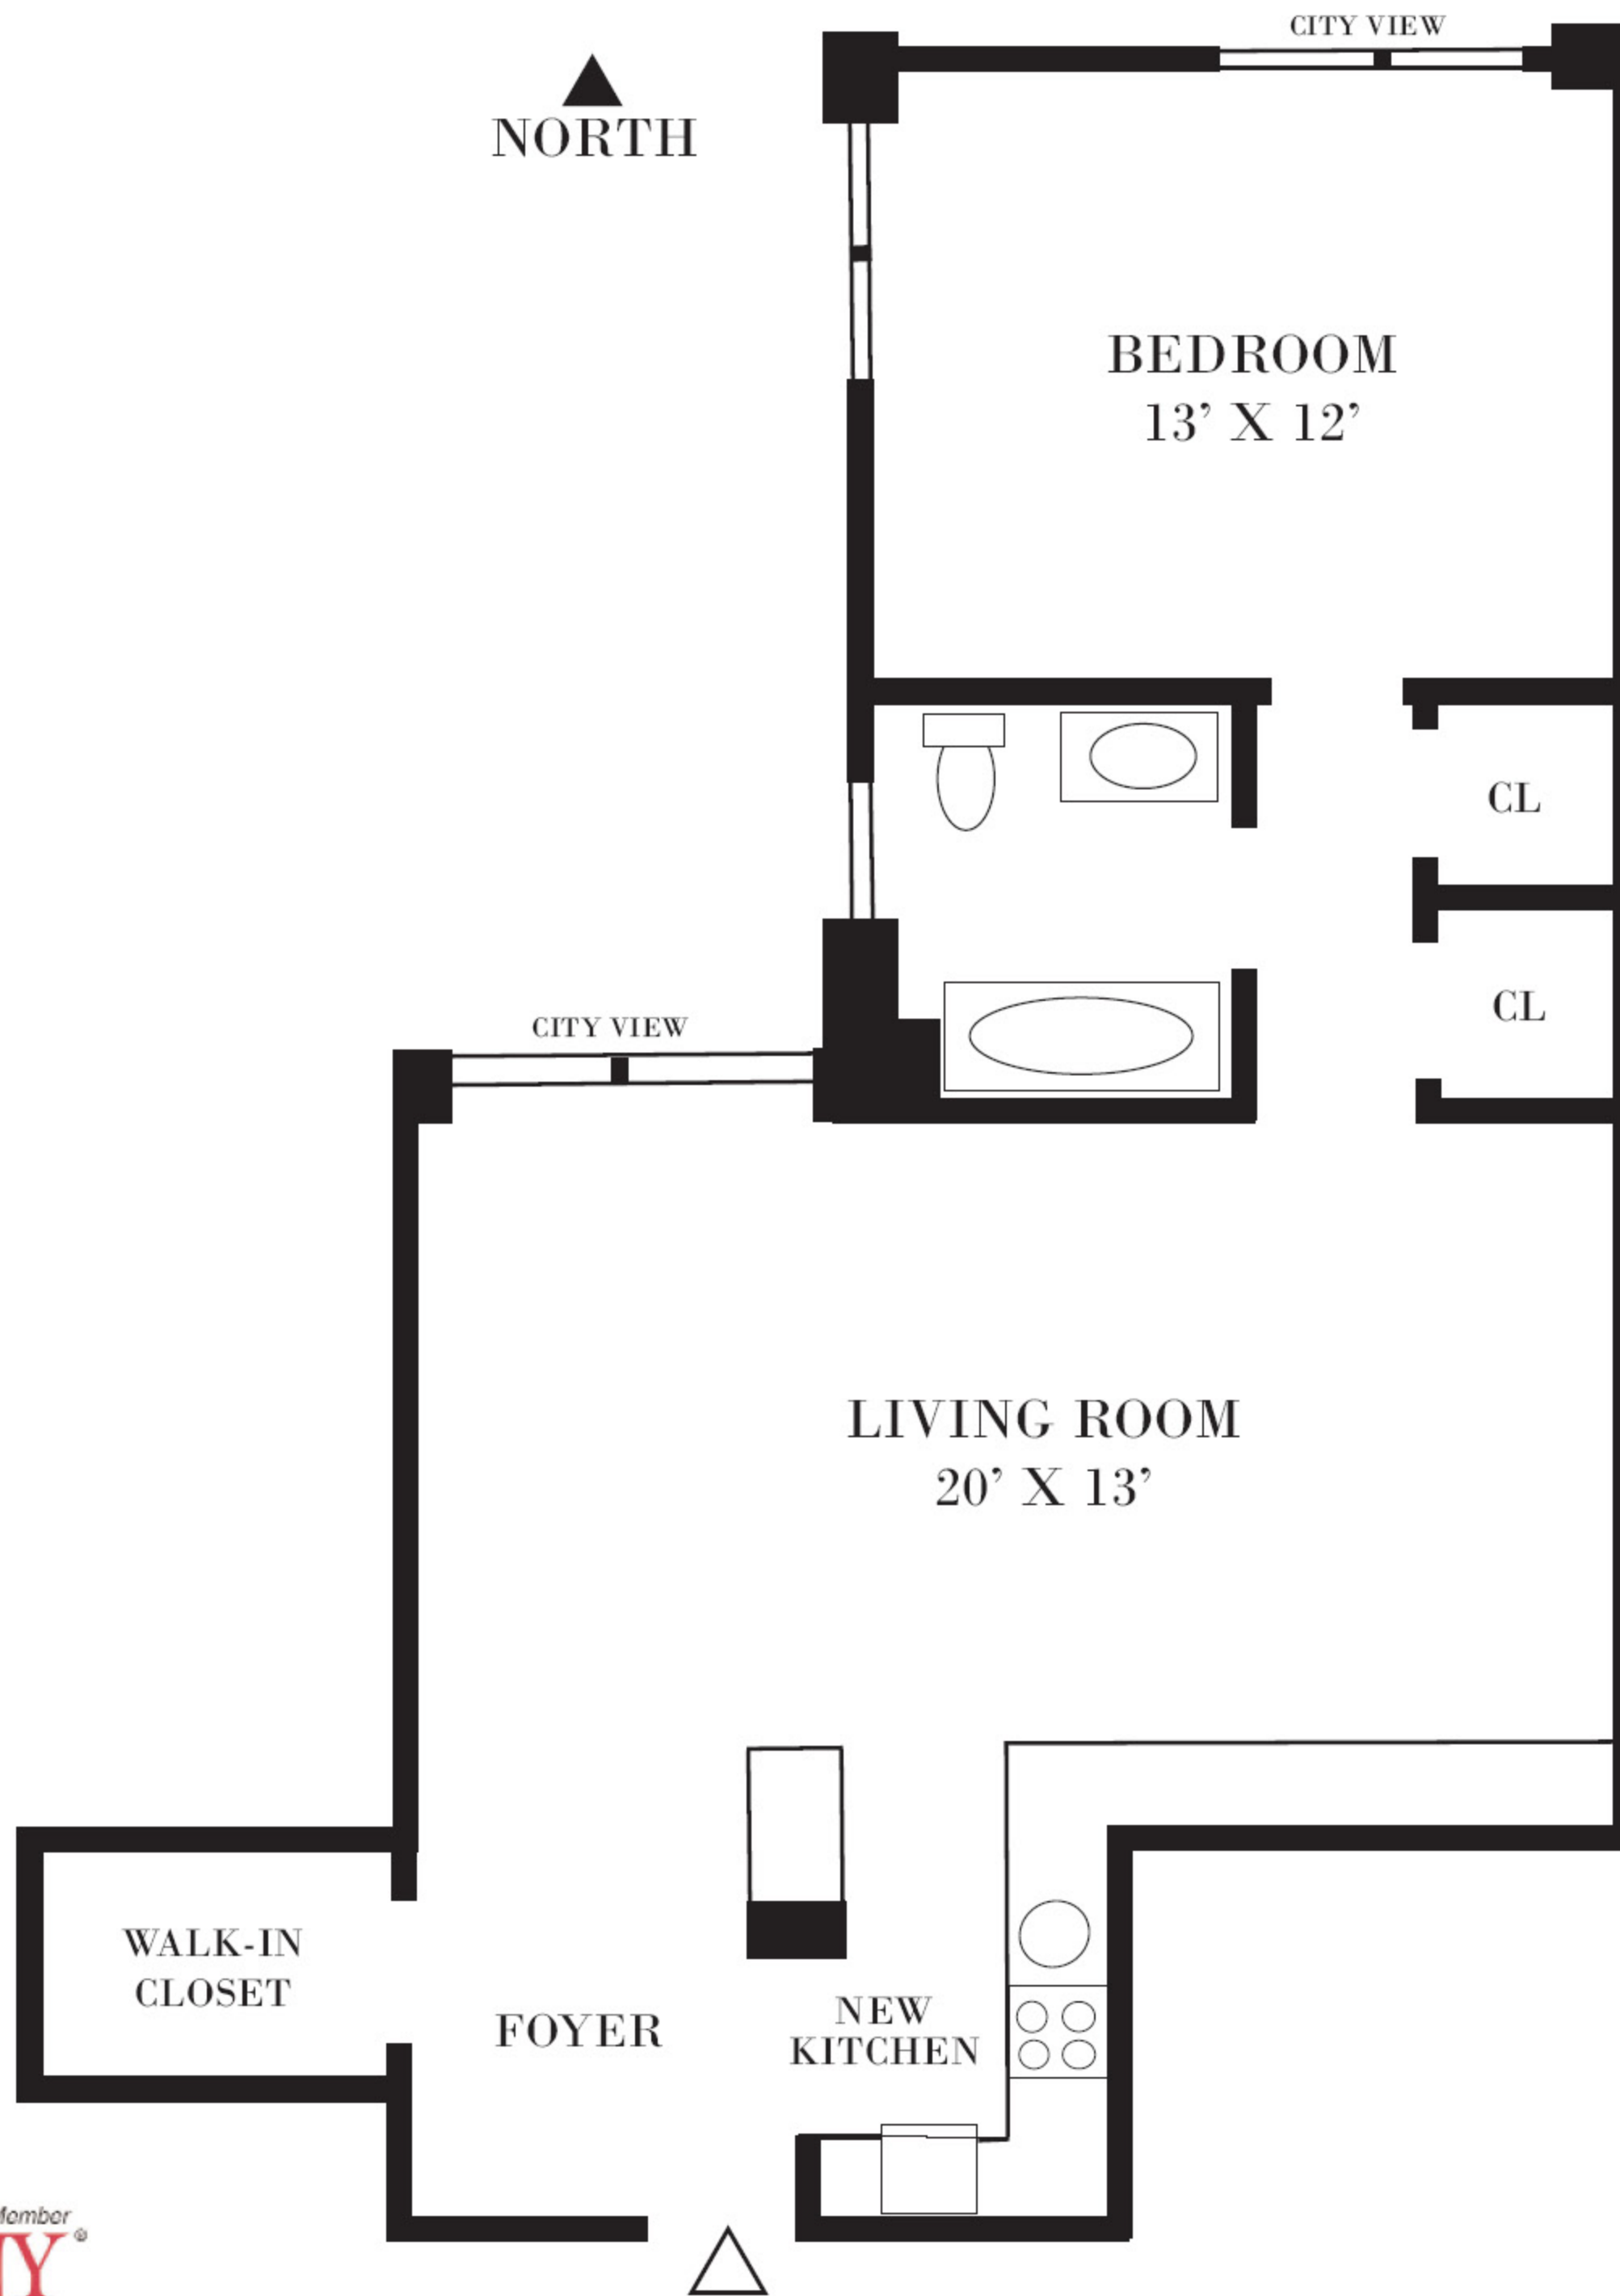

THE PARK ROYAL - 23 WEST 73RD STREET

APARTMENT 715

Proud Member
REBNY[®]
REAL ESTATE BOARD OF NEW YORK

◆ ALL DIMENSIONS ARE APPROXIMATE

EXCLUSIVE BROKER: CAROL E. LEVY 212.580.7270

CAROL@CAROLELEVY.COM PHONE 212.580.7270 FAX 212.580.0039
WWW.CAROLELEVY.COM