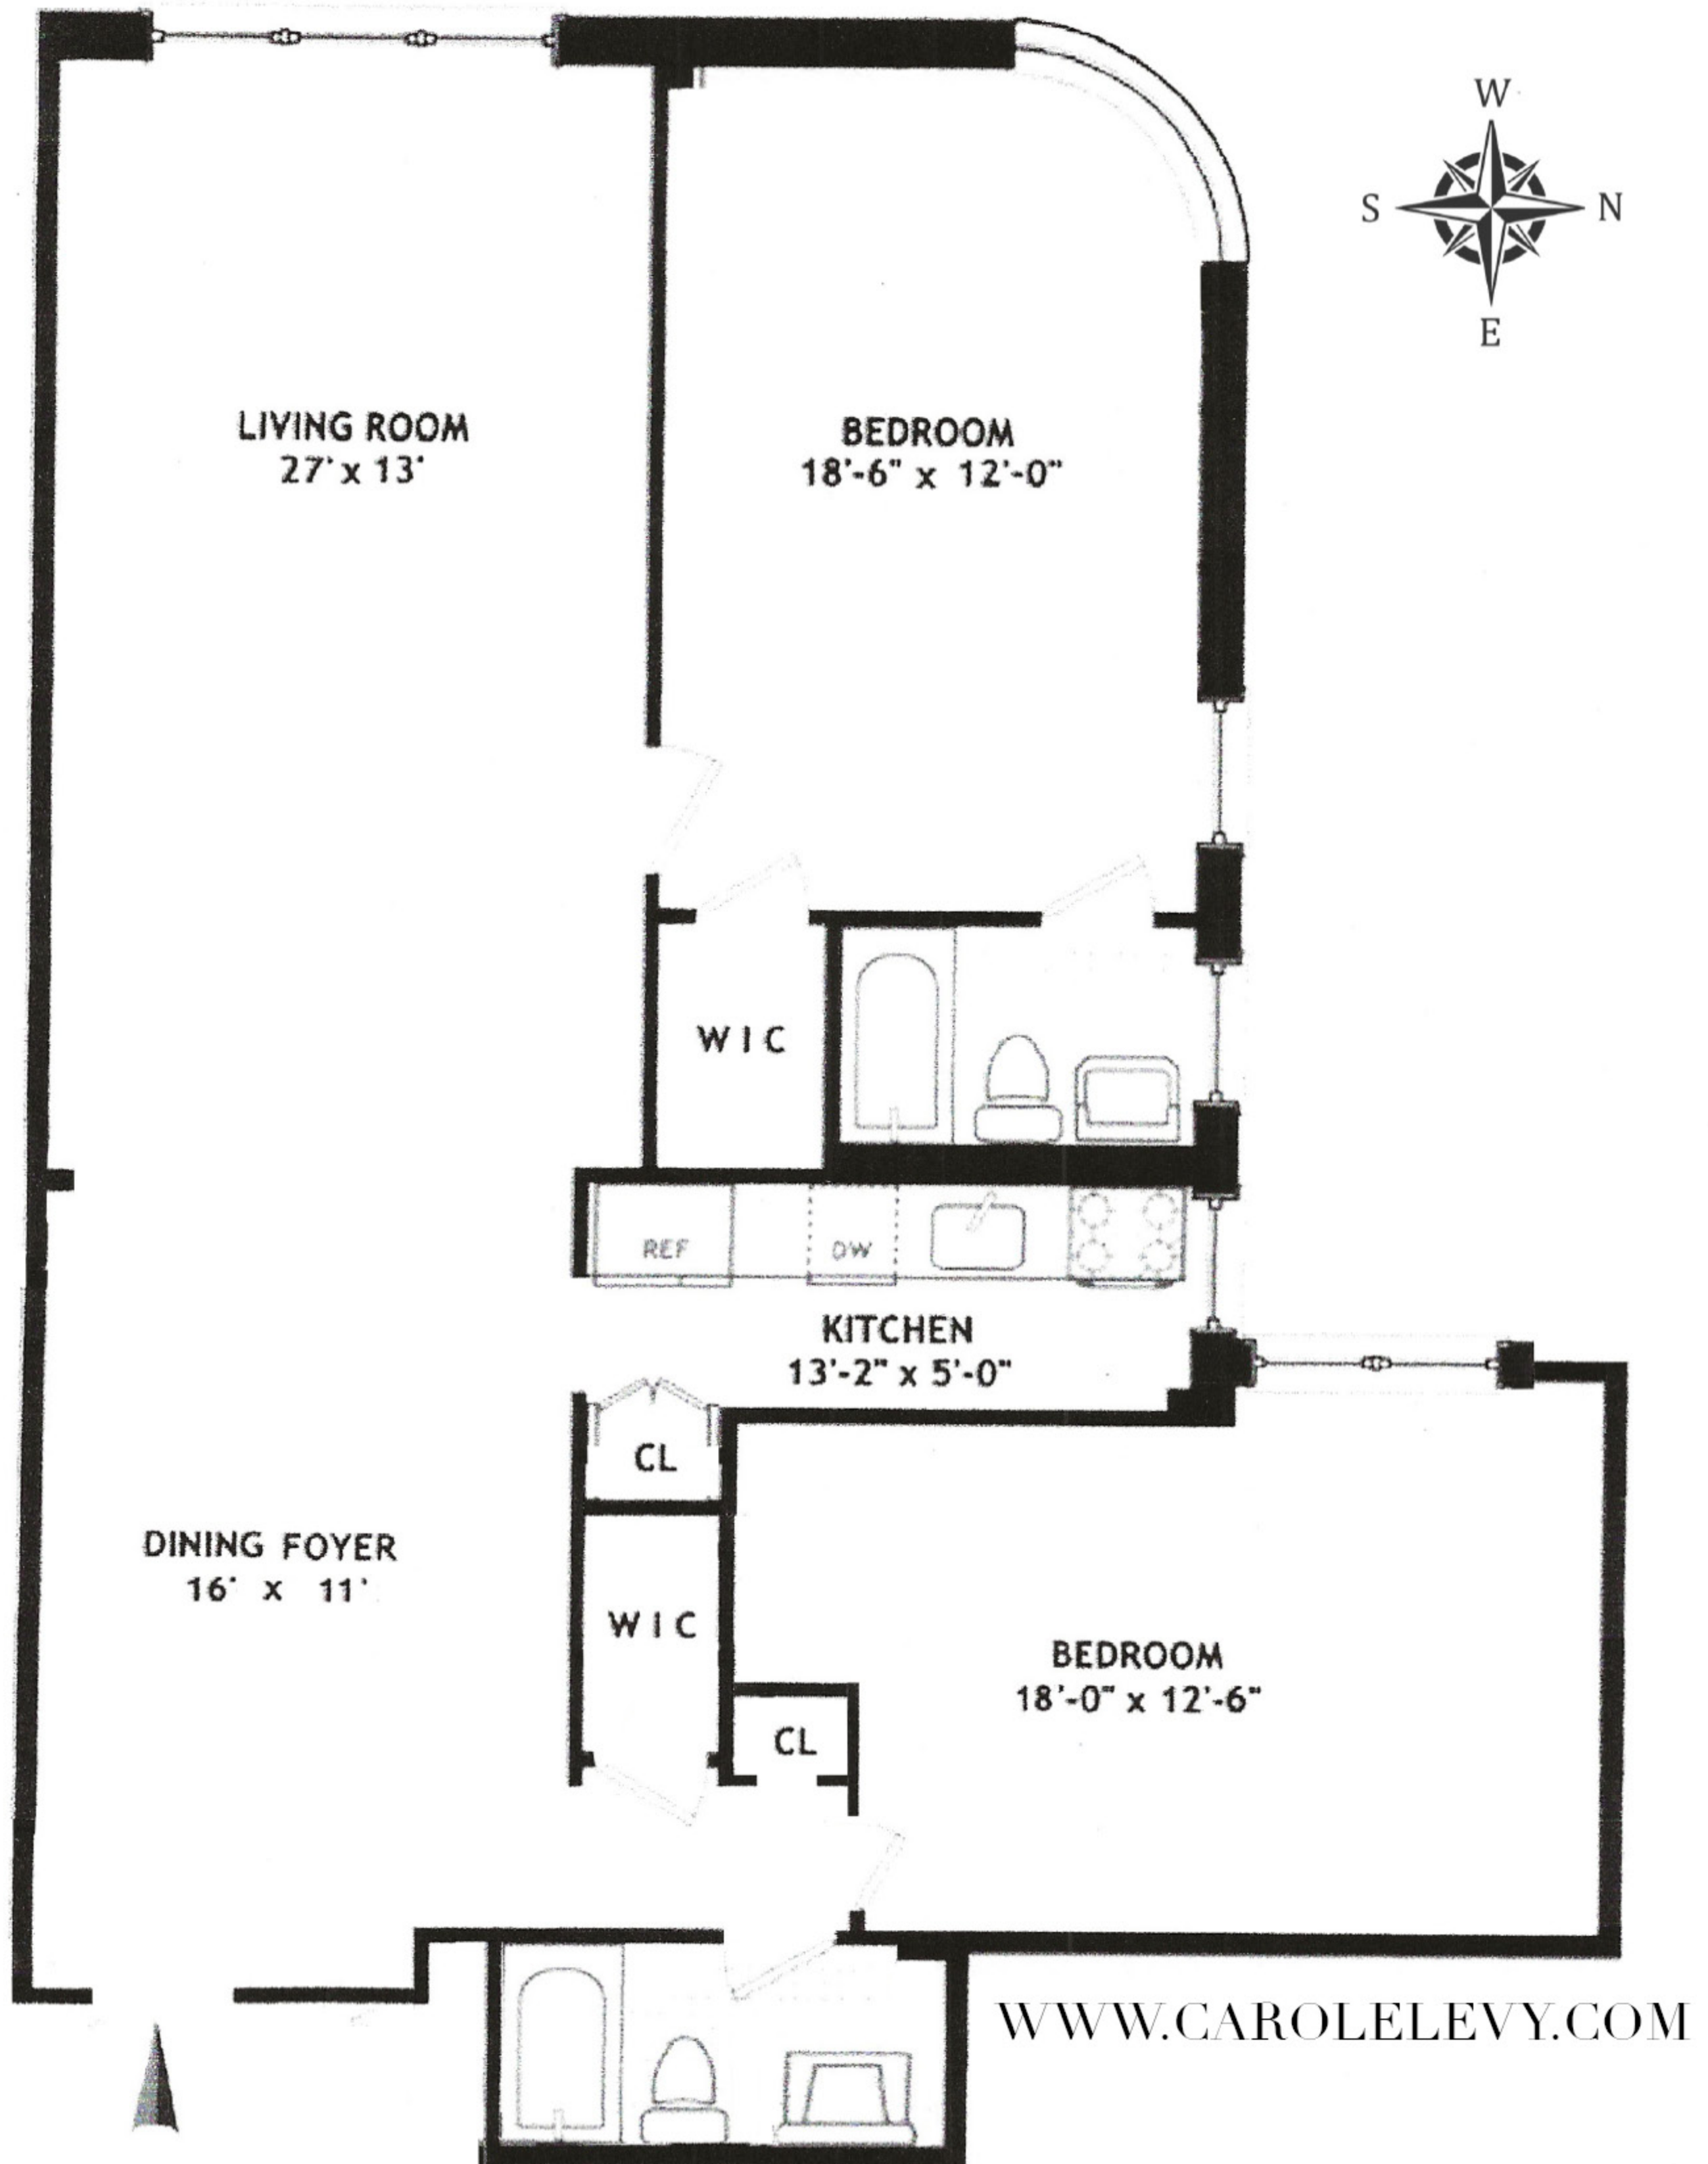

PANORAMIC WEST RIVERSIDE PARK VIEWS

THE NORMANDY

140 RIVERSIDE DRIVE - APARTMENT 1G

PRICE: \$1,825,000 MT: \$2,613.42 FINANCING: 75%

*ALL SIZES ARE APPROXIMATE