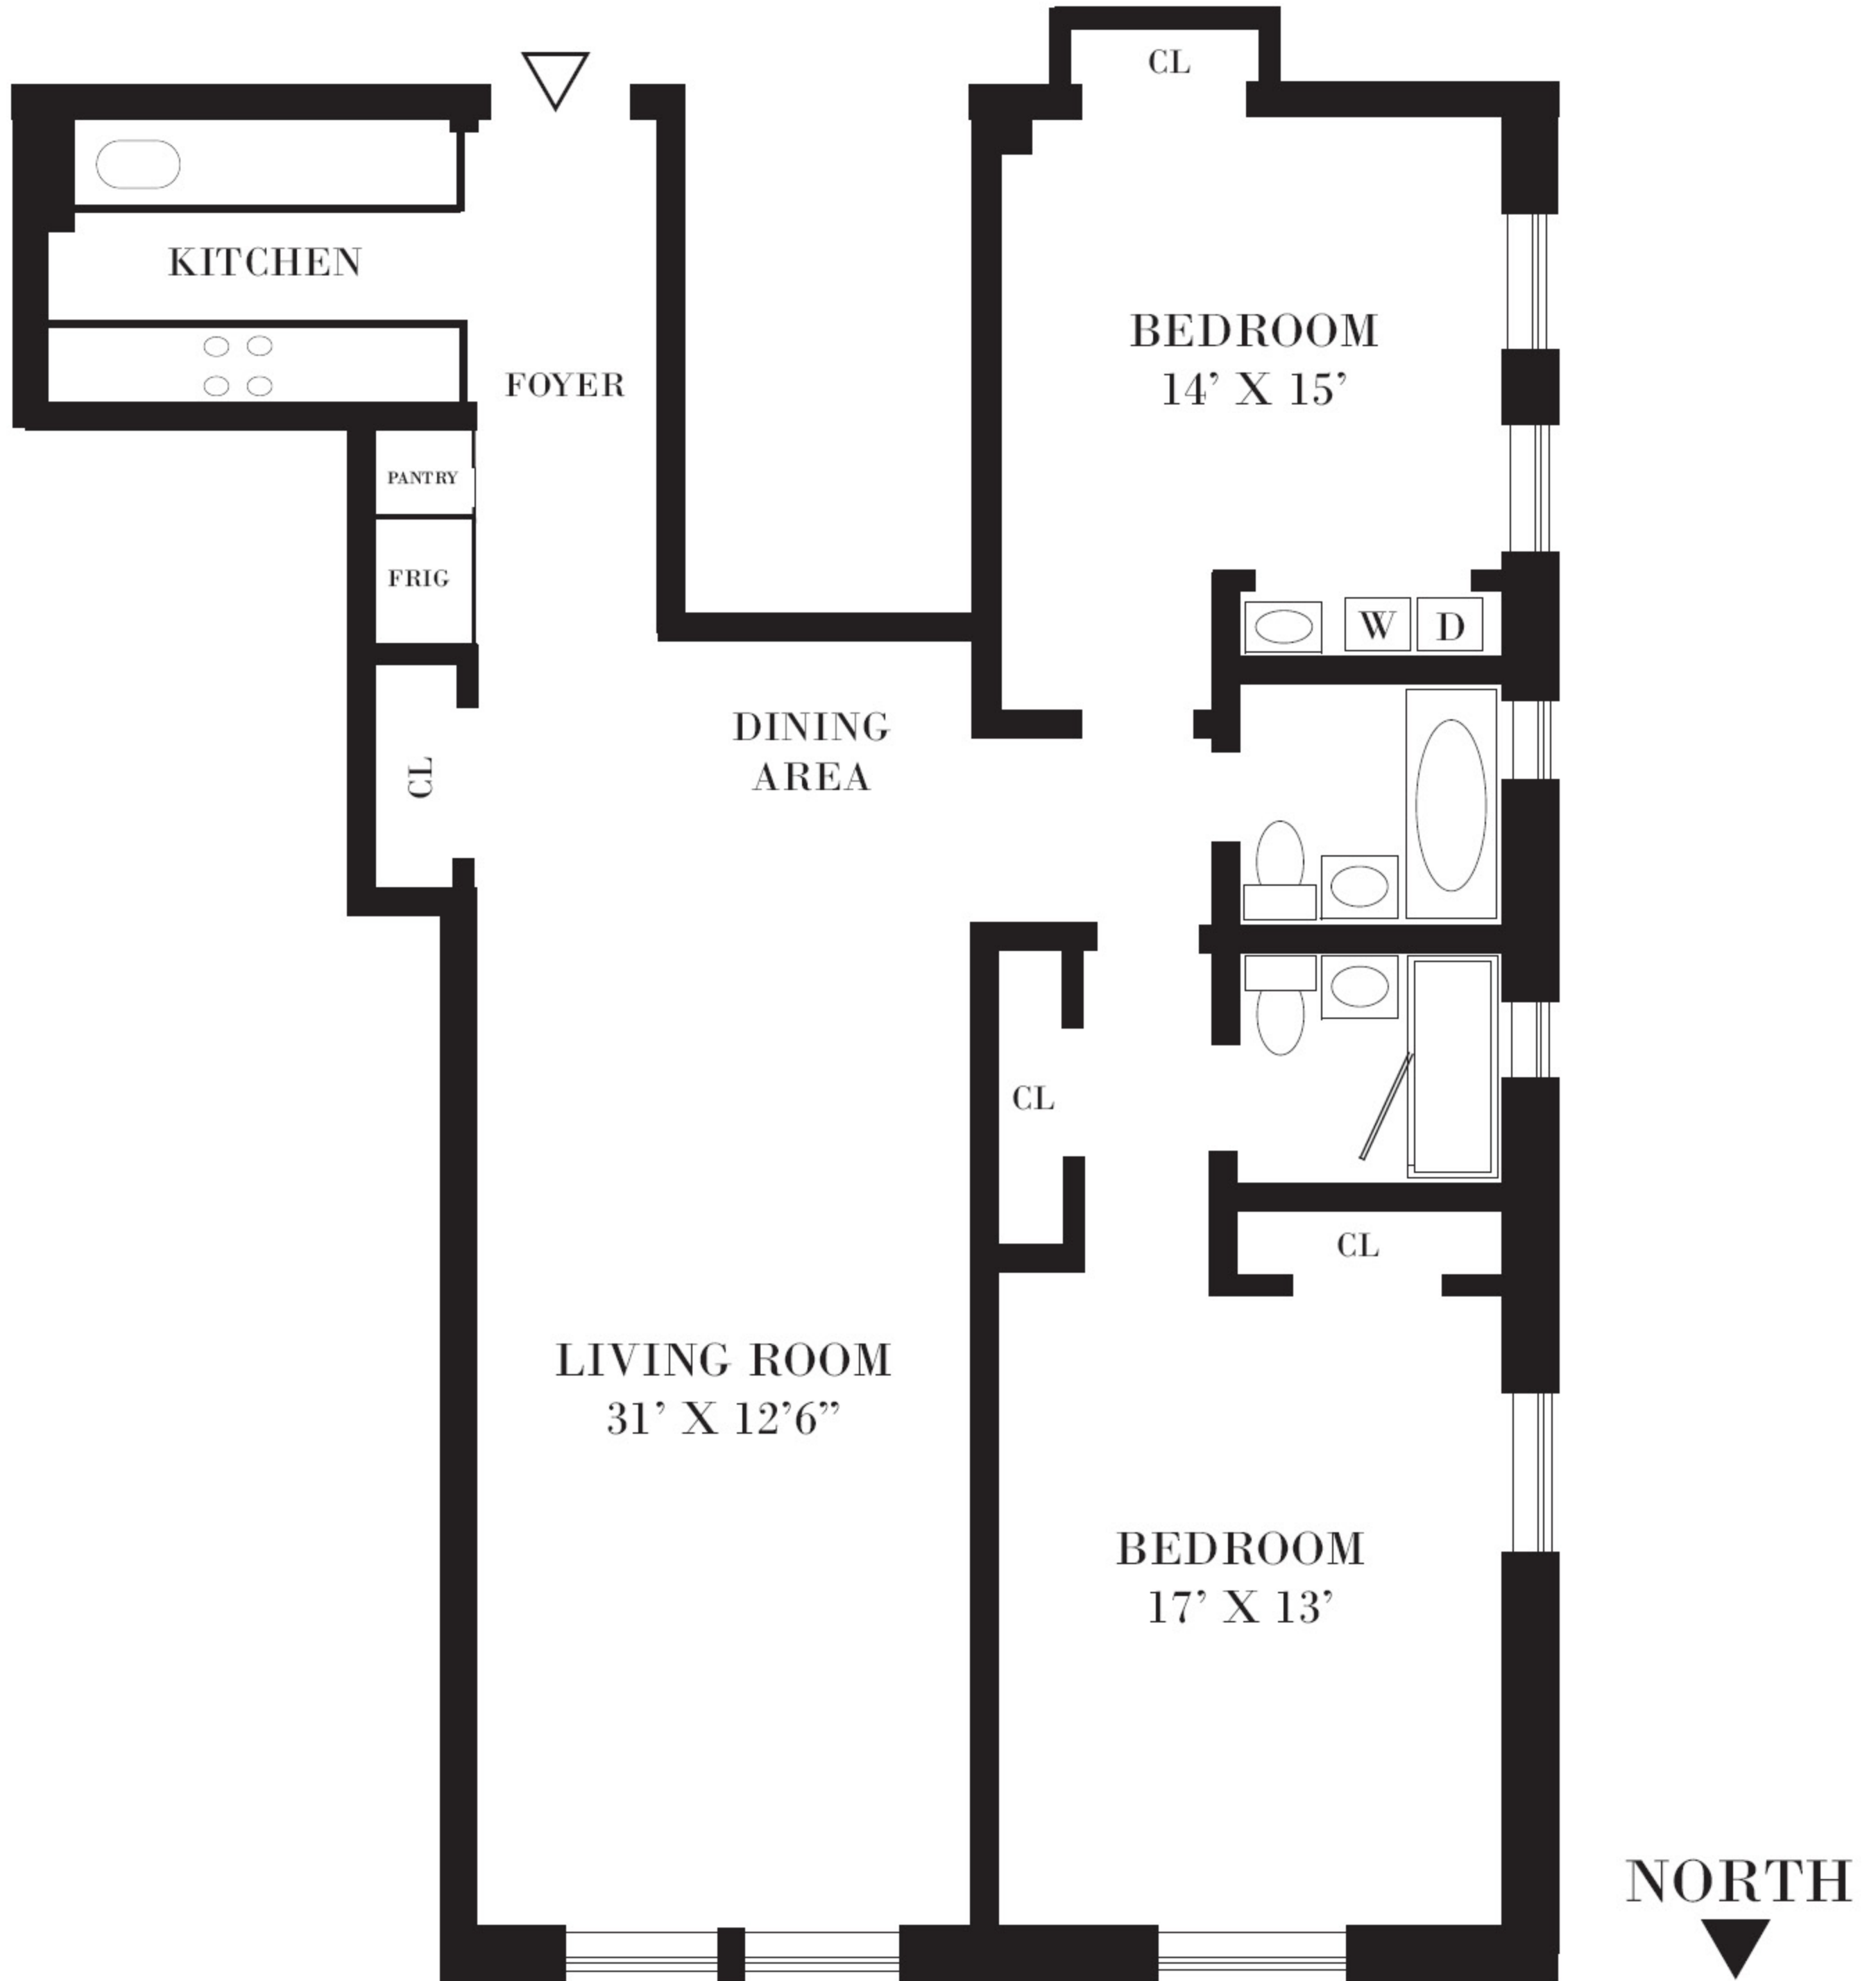

# UNPARALLELED PARK ROYAL 2-BEDROOM

23 WEST 73RD STREET - APARTMENT 508

CAROL E. LEVY  
REAL ESTATE

---

# THE PARK ROYAL

23 WEST 73RD STREET - APARTMENT 508

---

◆ ALL DIMENSIONS ARE APPROXIMATE

---

WWW.CAROLELEVY.COM

---