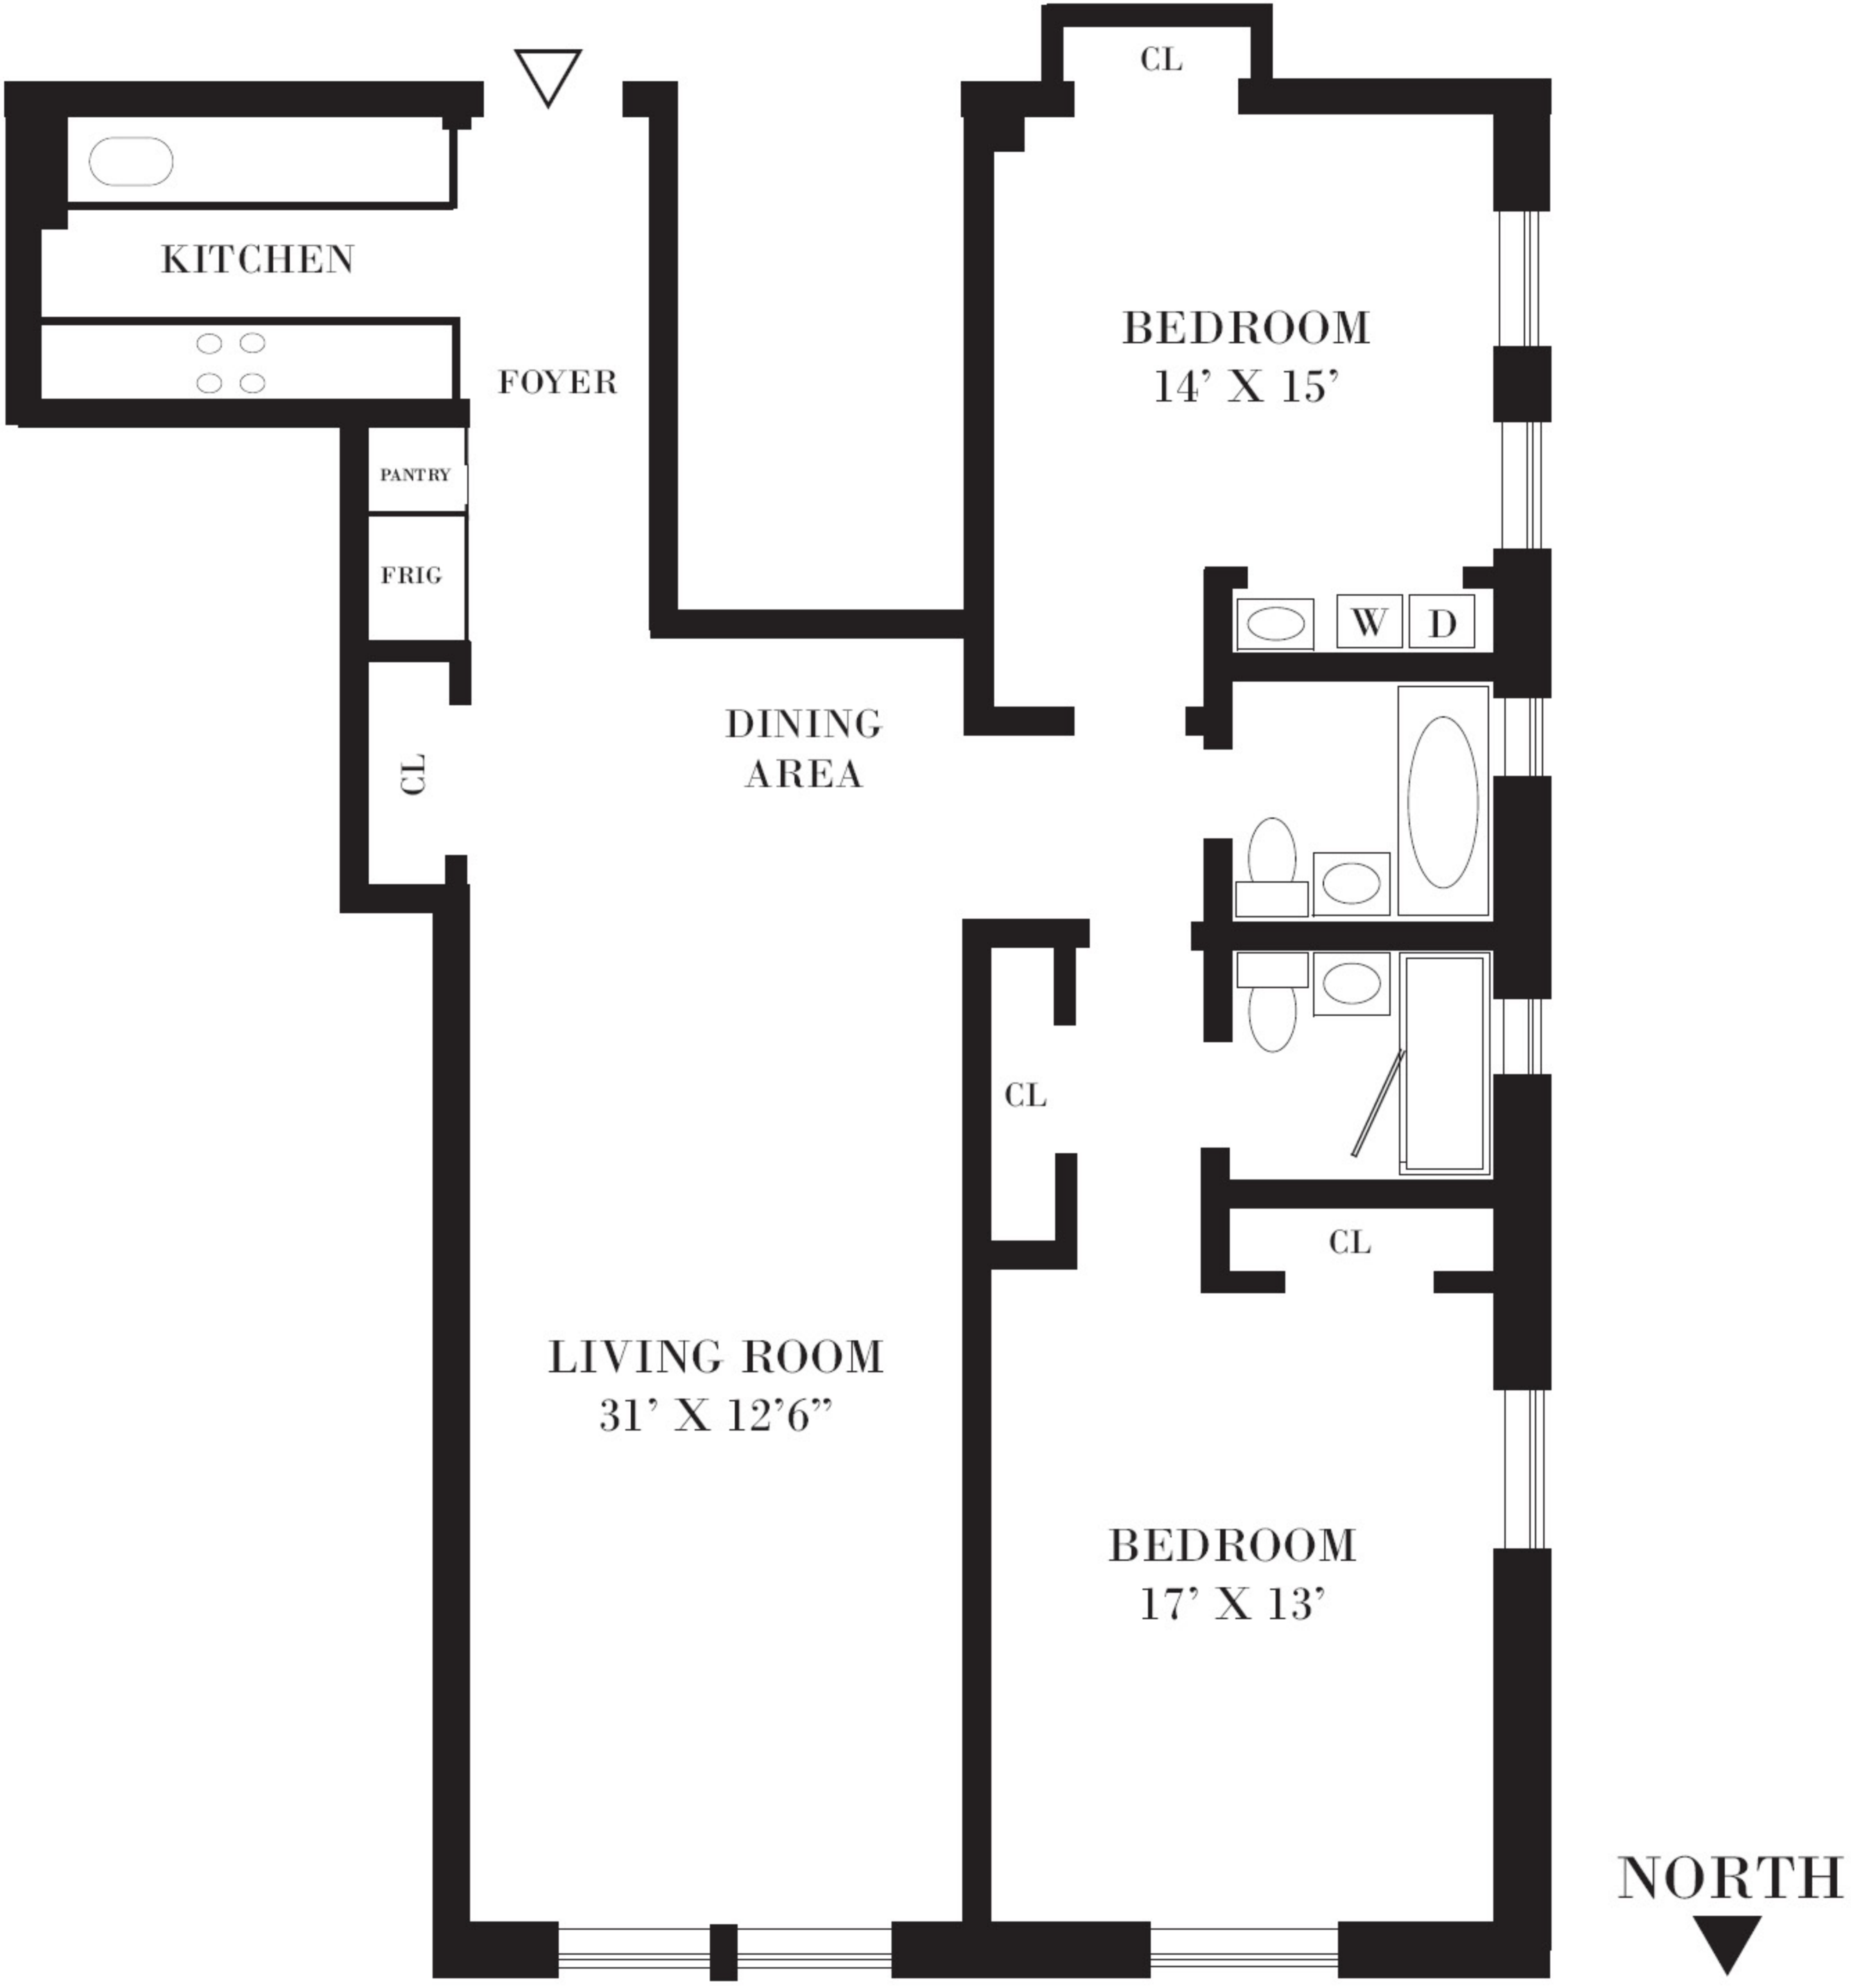

# THE PARK ROYAL

23 WEST 73RD STREET - APARTMENT 508

---

◆ ALL DIMENSIONS ARE APPROXIMATE