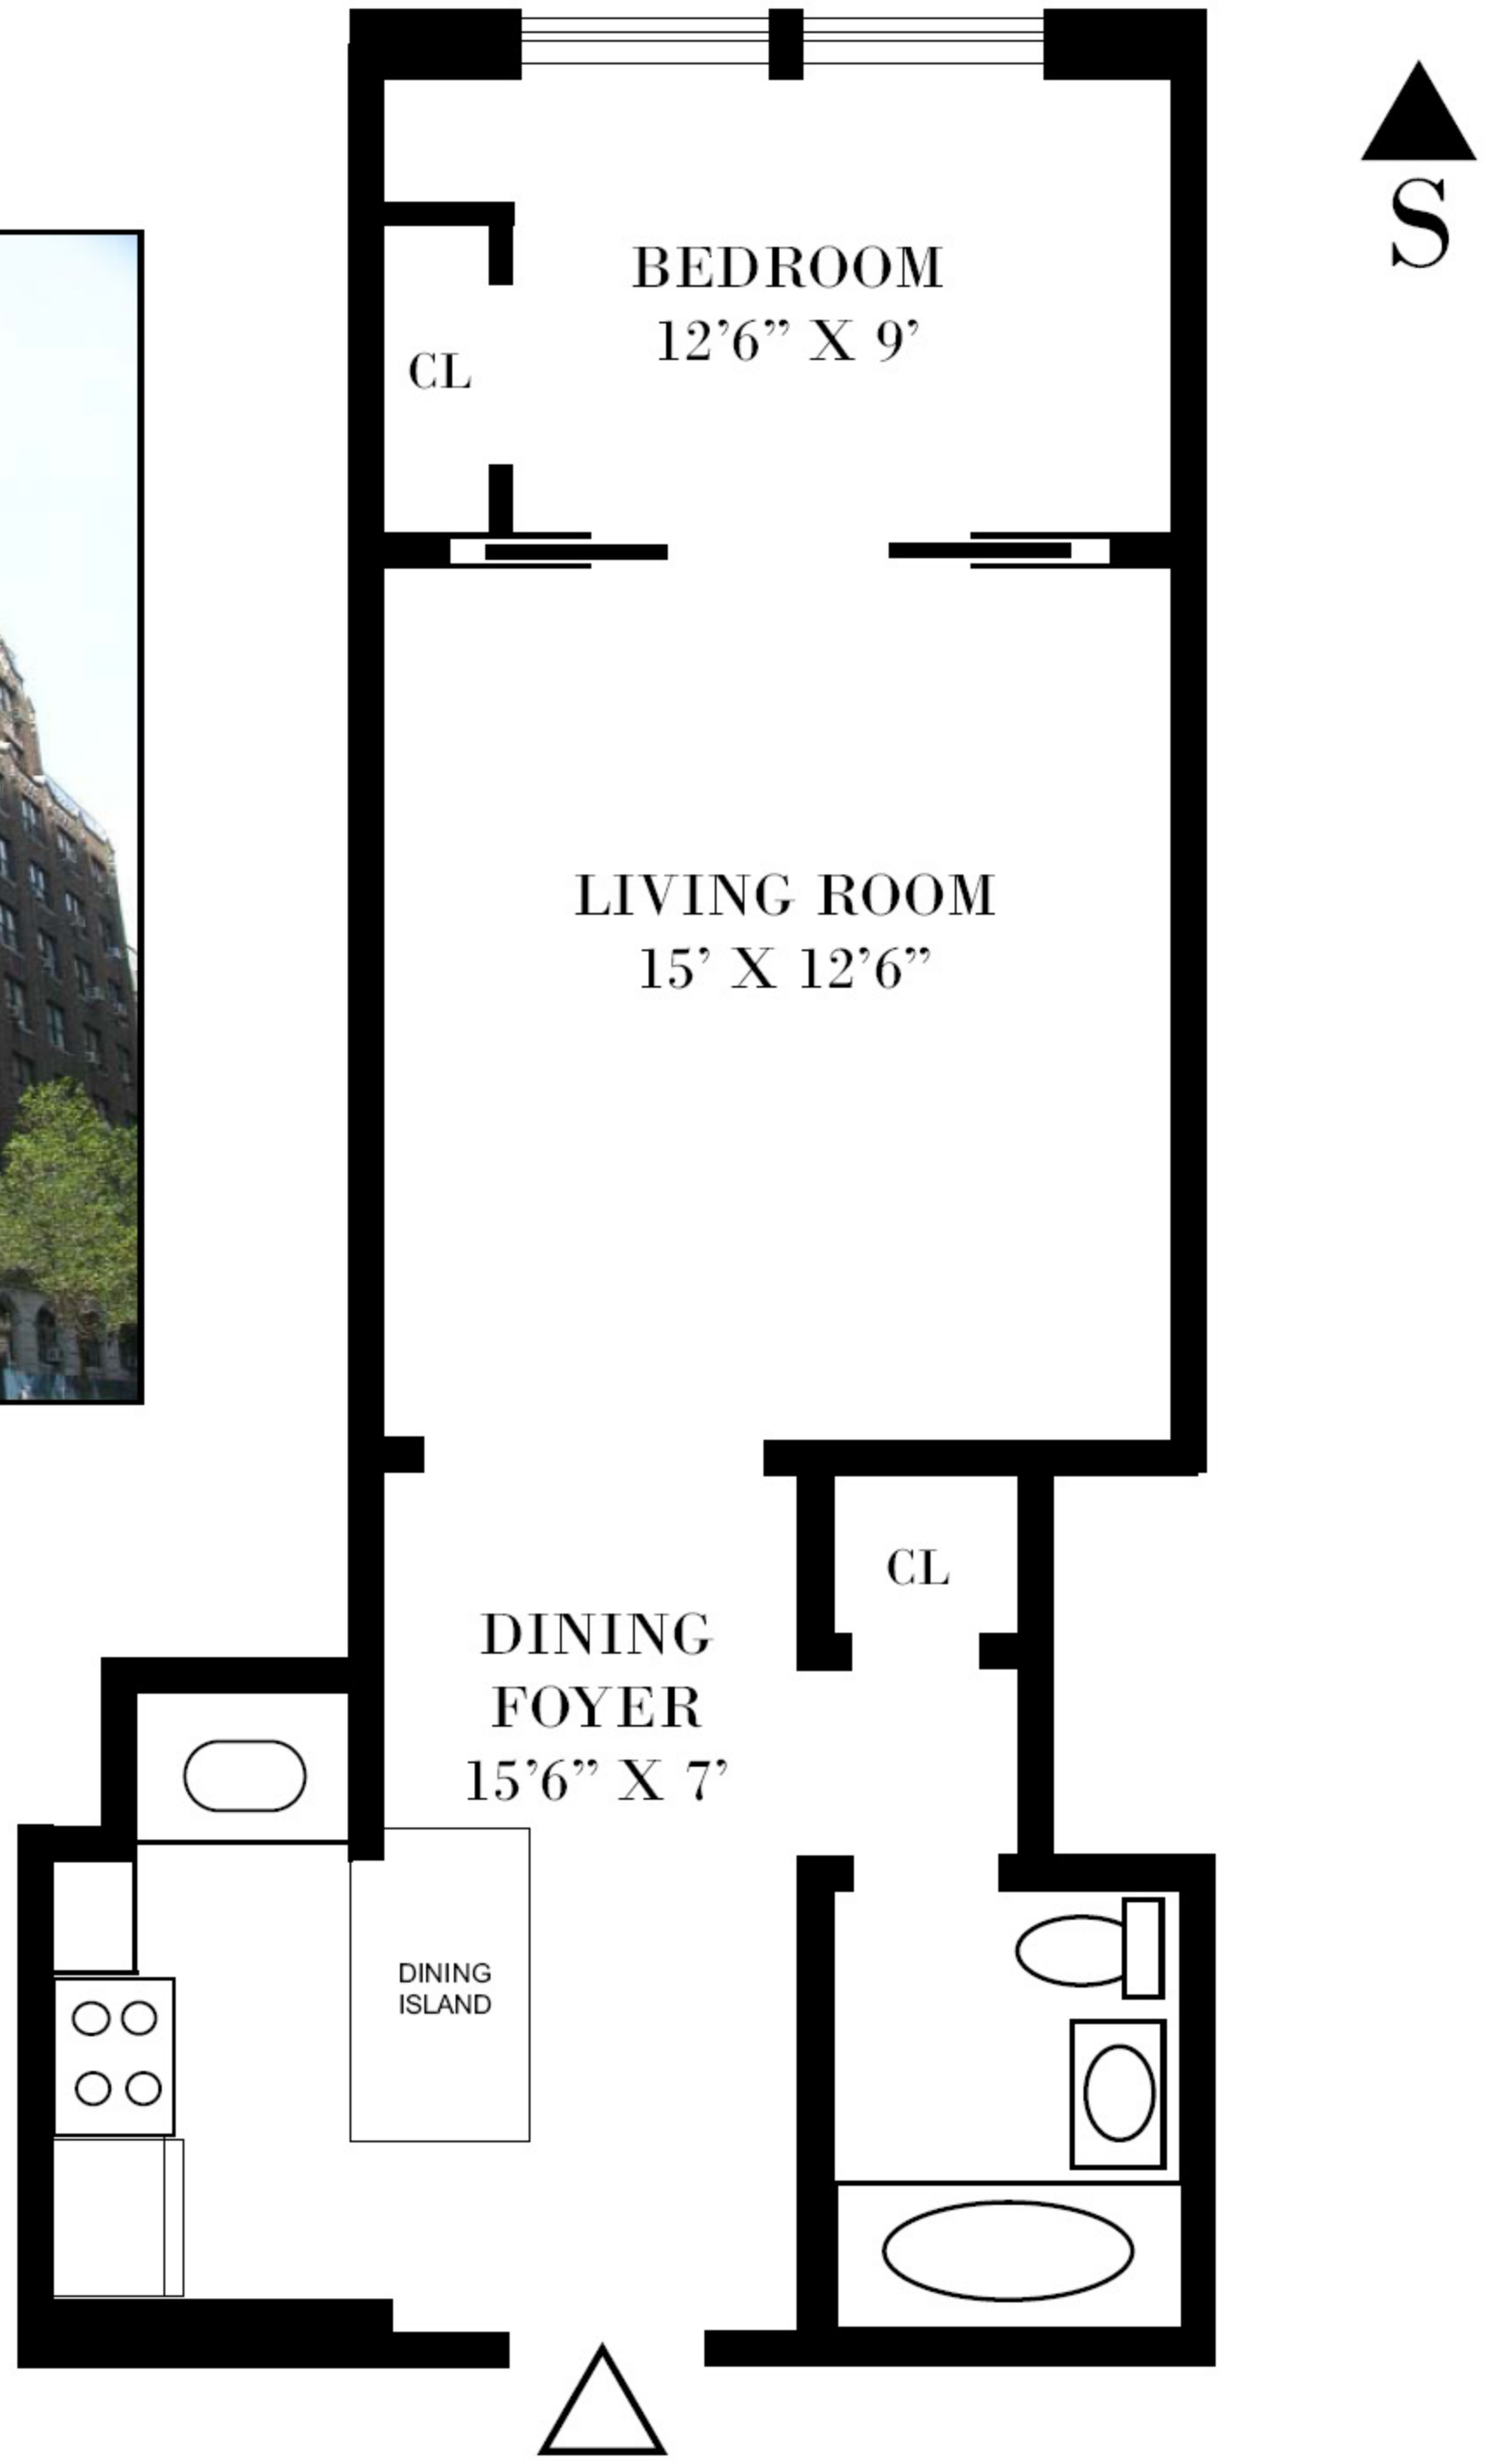

THE PARK ROYAL
23 WEST 73RD STREET
APARTMENT 905

◆ ALL DIMENSIONS ARE APPROXIMATE

EXCLUSIVE BROKER: CAROL E. LEVY 212.580.7270

CAROL@CAROLELEVY.COM PHONE 212.580.7270 FAX 212.580.0039

WWW.CAROLELEVY.COM