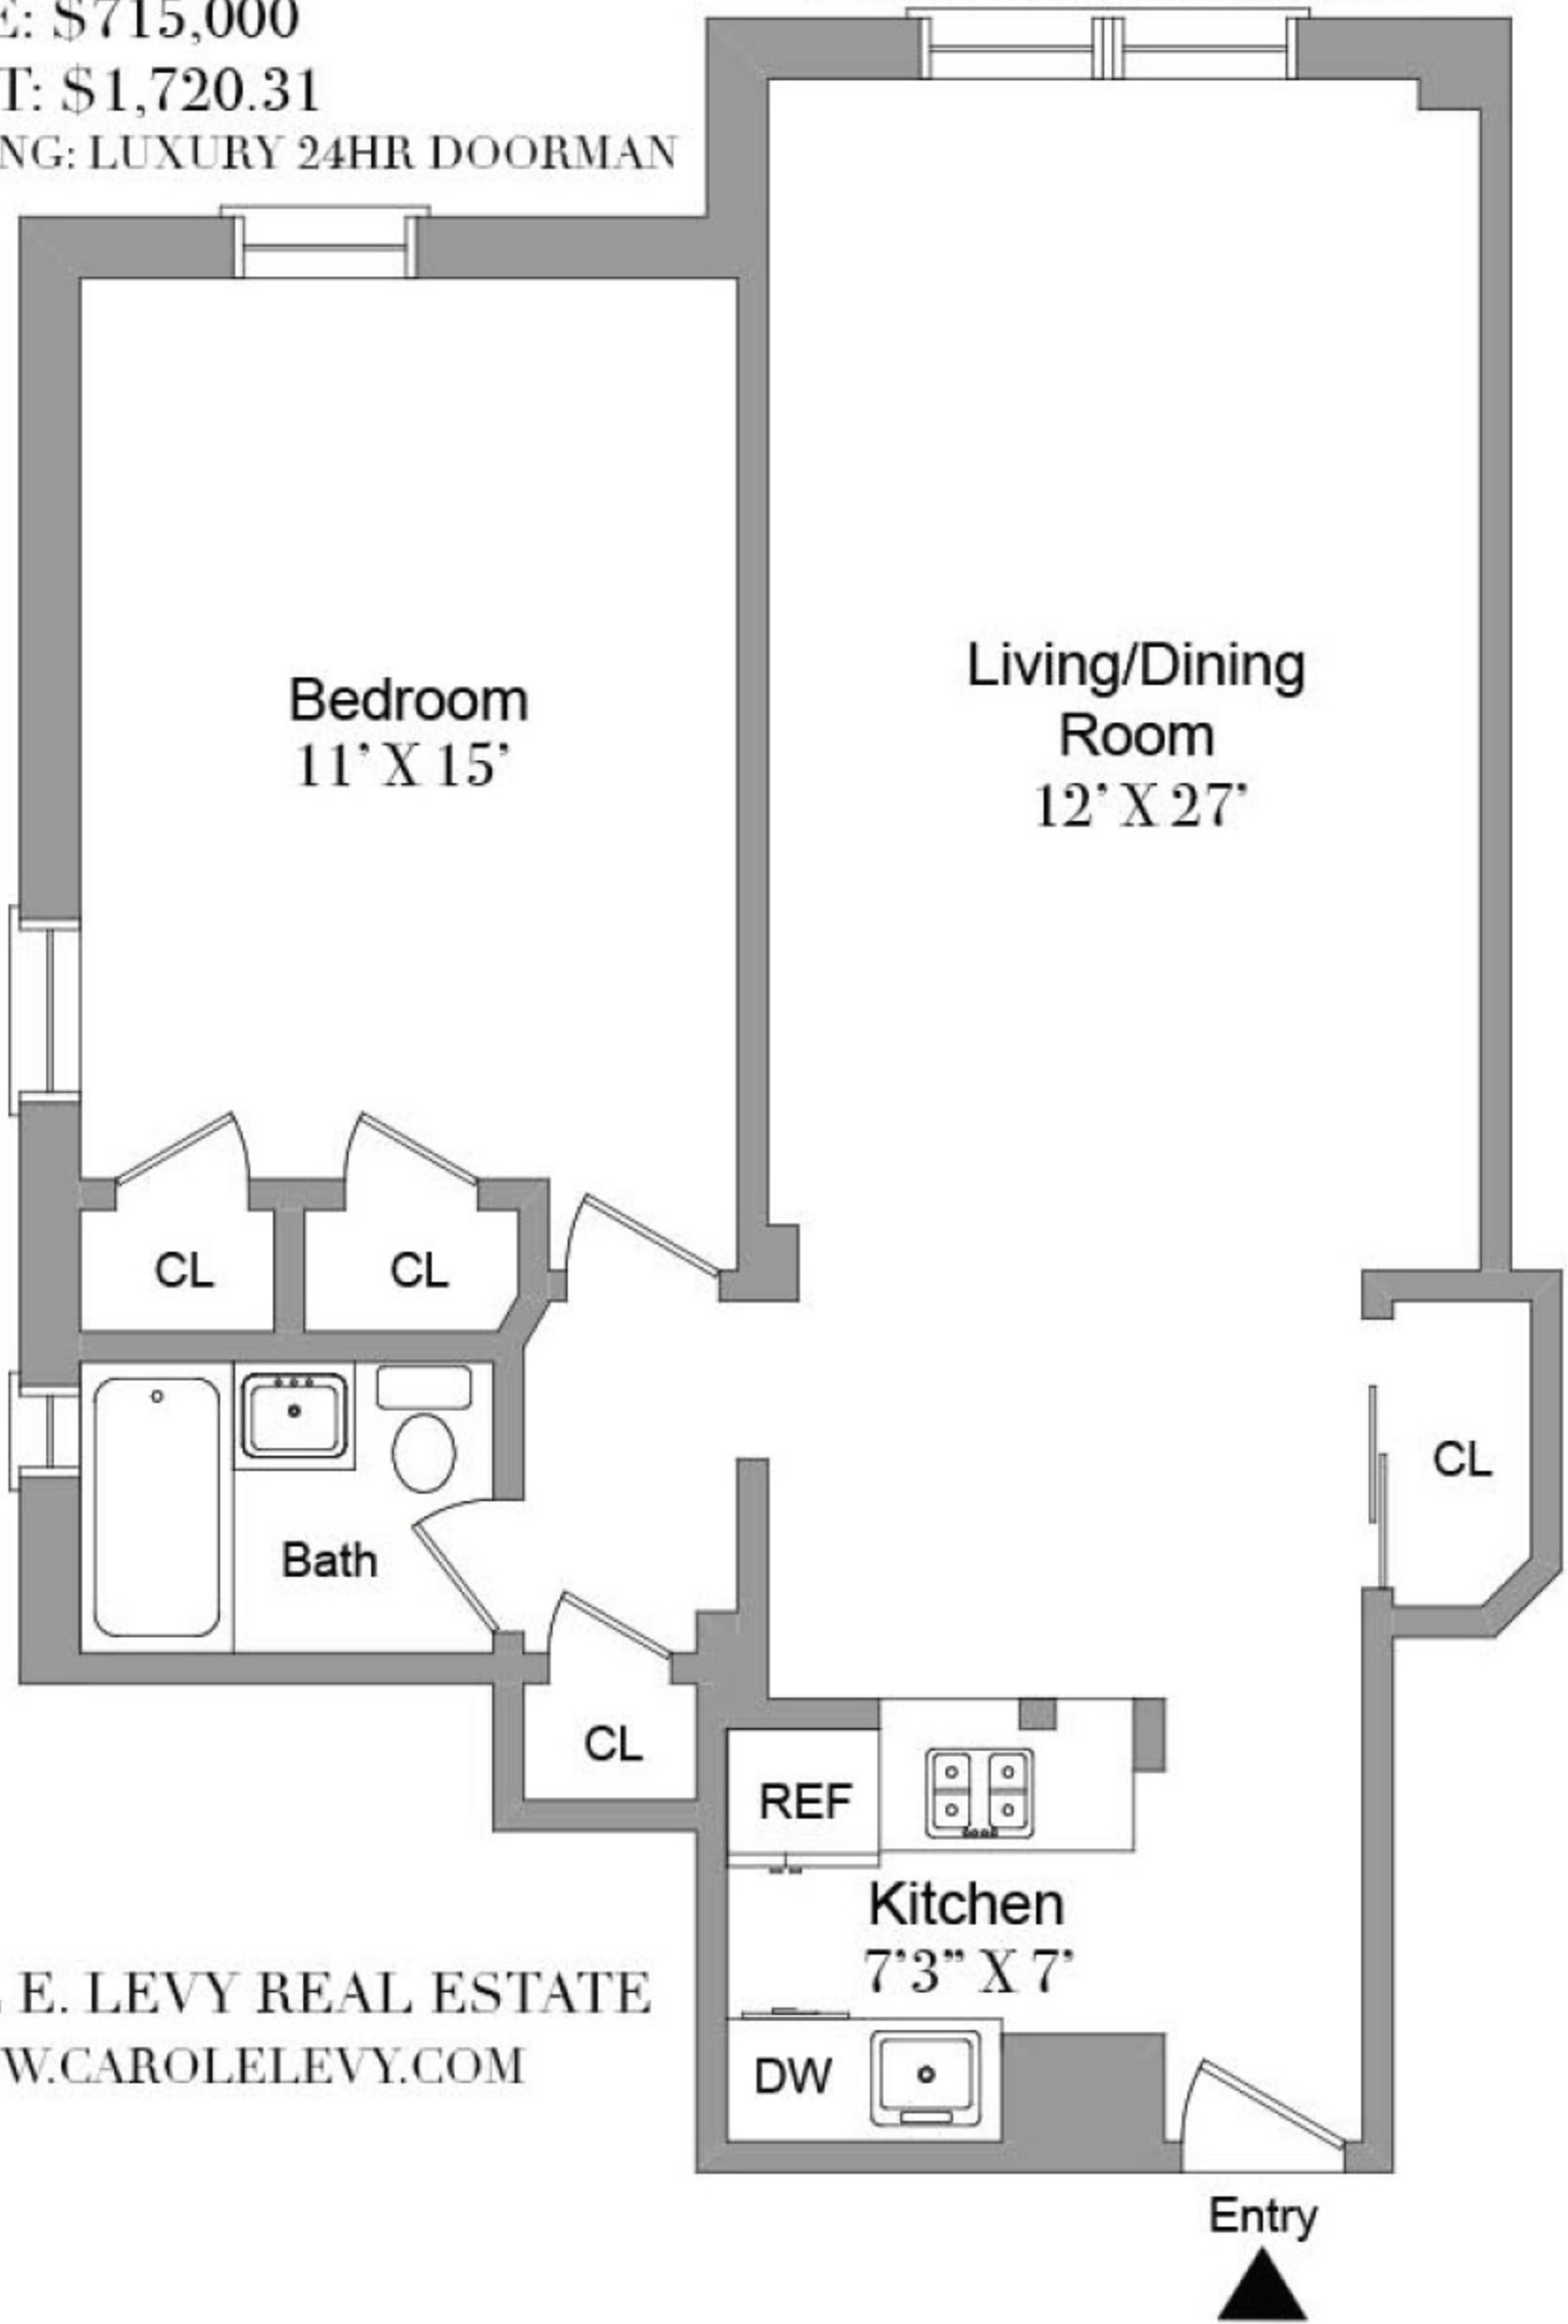

BREATHTAKING ONE-BEDROOM BEAUTY

330 EAST 70TH STREET - APARTMENT 2H

CAROLE. LEVY
REAL ESTATE

330 EAST 70TH STREET

APARTMENT 2H

PRICE: \$715,000

MAINT: \$1,720.31

BUILDING: LUXURY 24HR DOORMAN

CHARMING TREE-LINED STREET VIEWS

CAROL E. LEVY REAL ESTATE

WWW.CAROLELEVY.COM

*ALL DIMENSIONS ARE APPROXIMATE