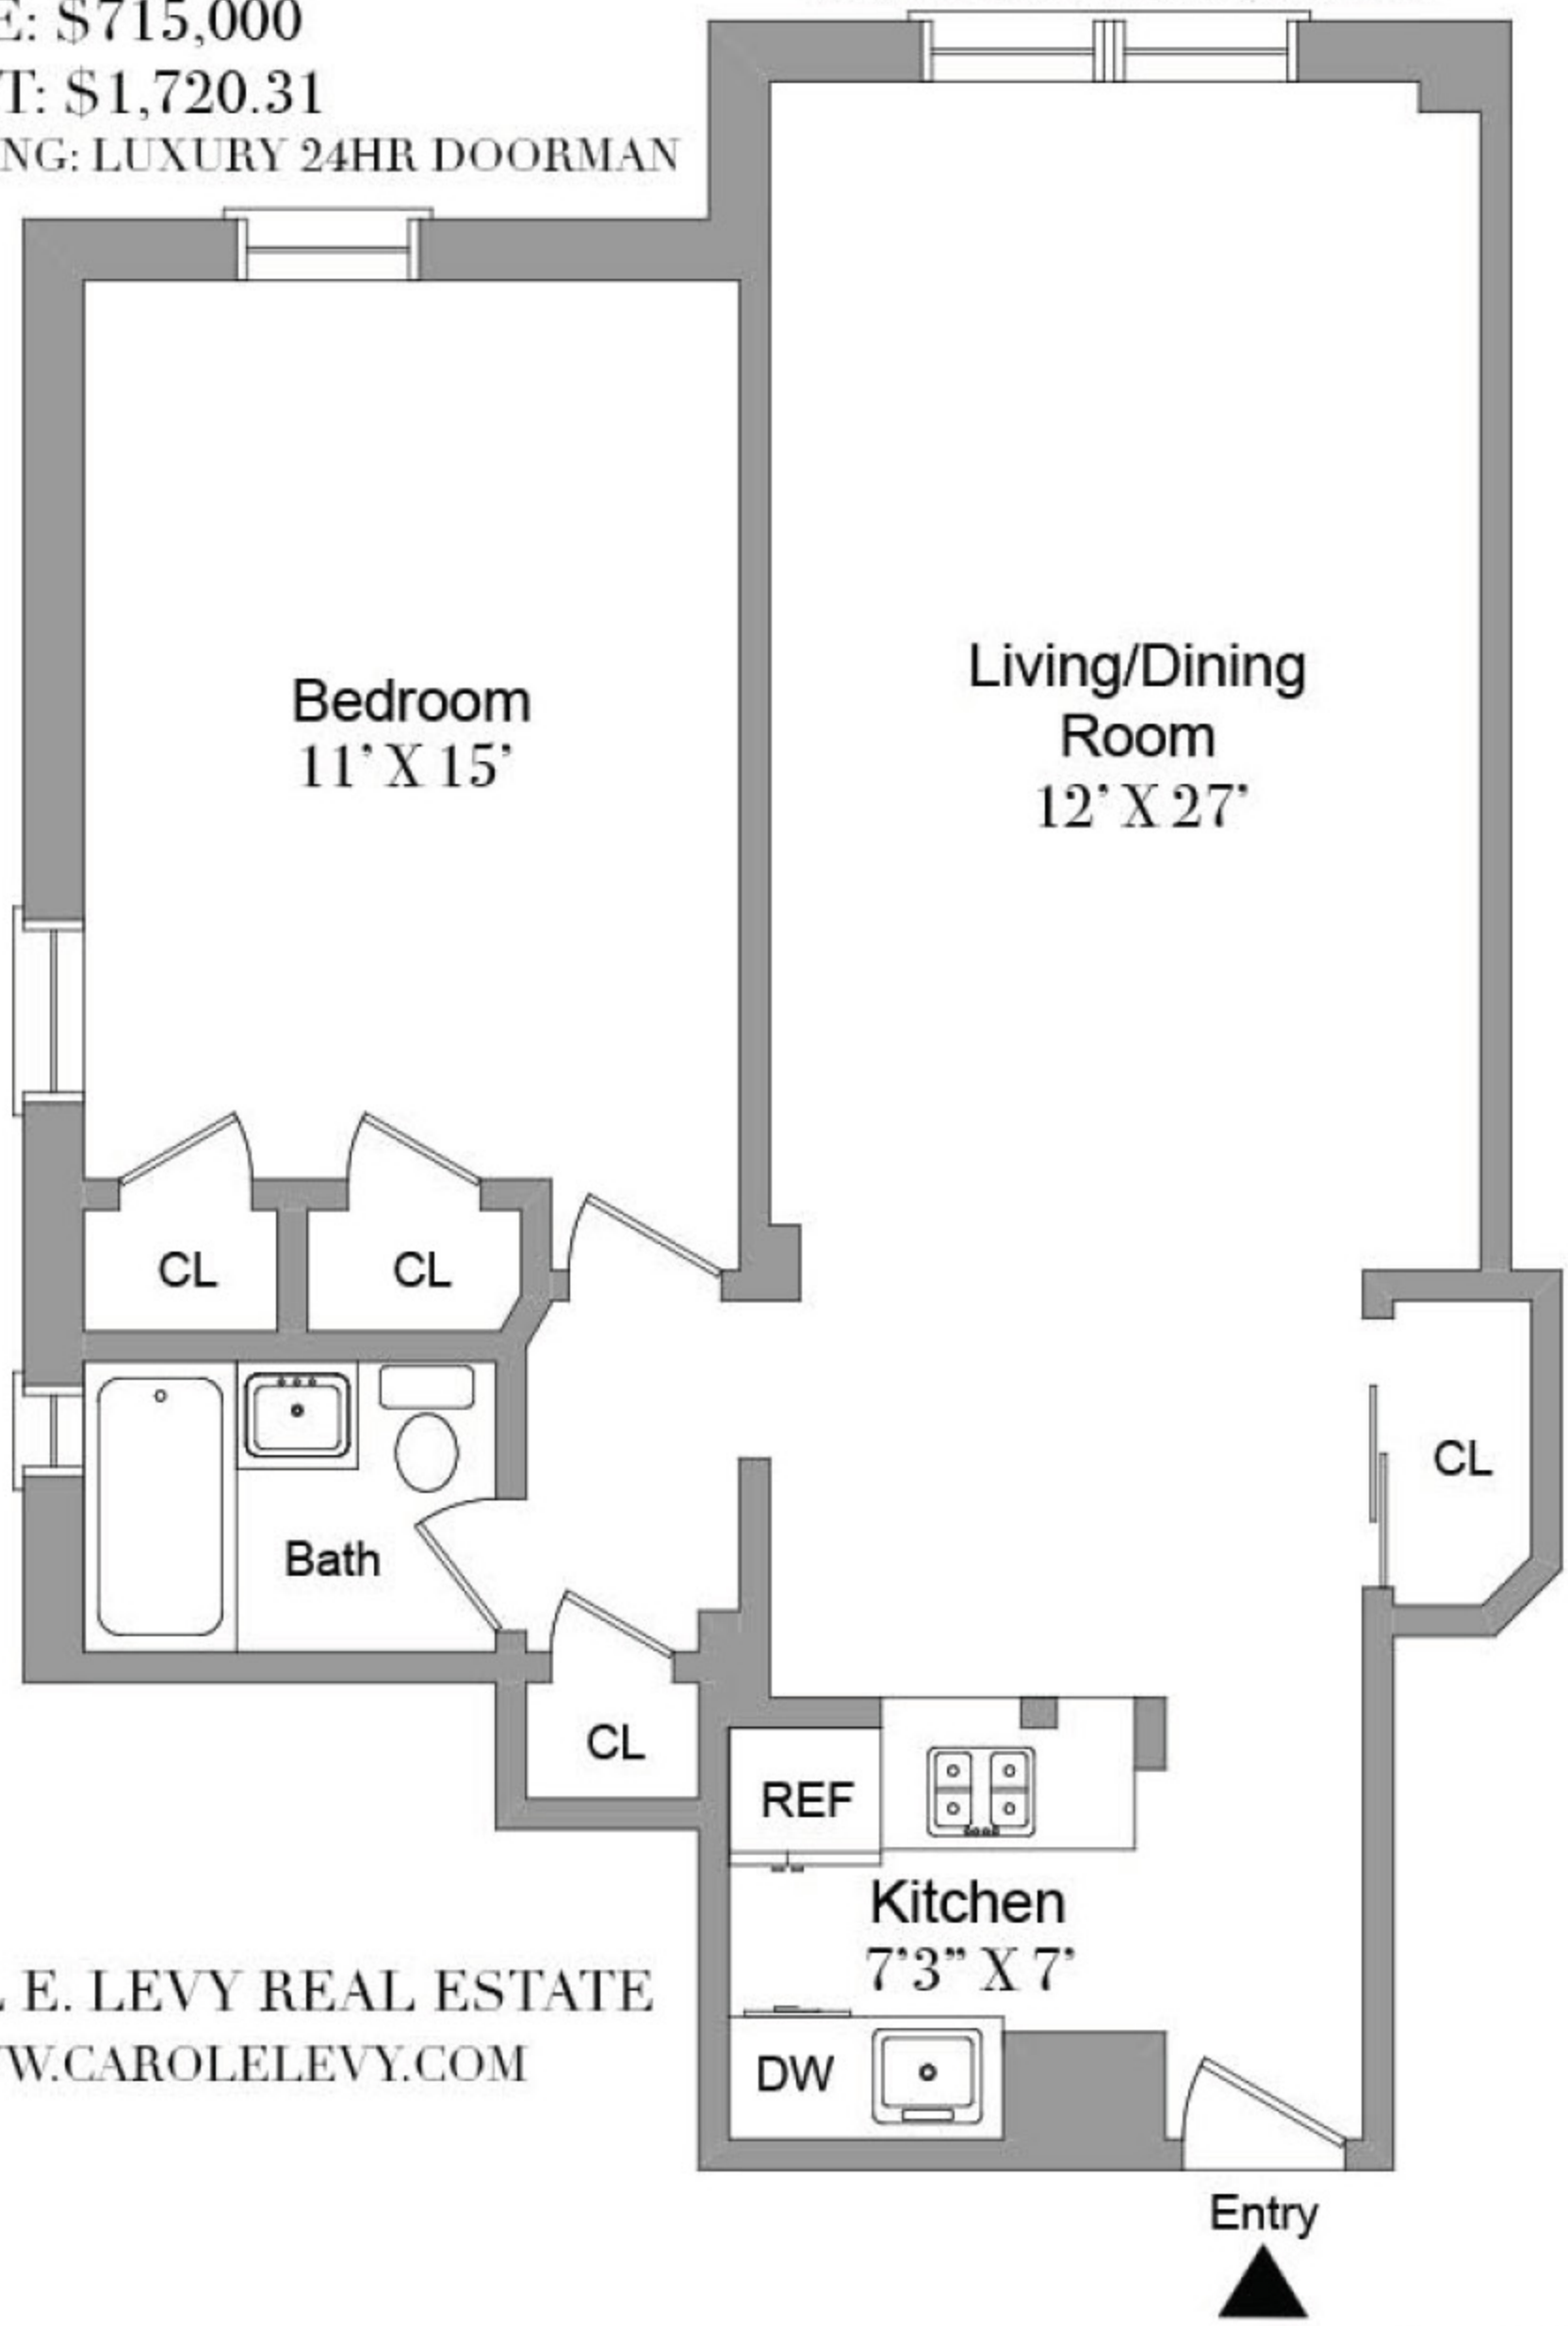

330 EAST 70TH STREET

APARTMENT 2H

PRICE: \$715,000

MAINT: \$1,720.31

BUILDING: LUXURY 24HR DOORMAN

CHARMING TREE-LINED STREET VIEWS

CAROL E. LEVY REAL ESTATE

WWW.CAROLELEVY.COM

*ALL DIMENSIONS ARE APPROXIMATE