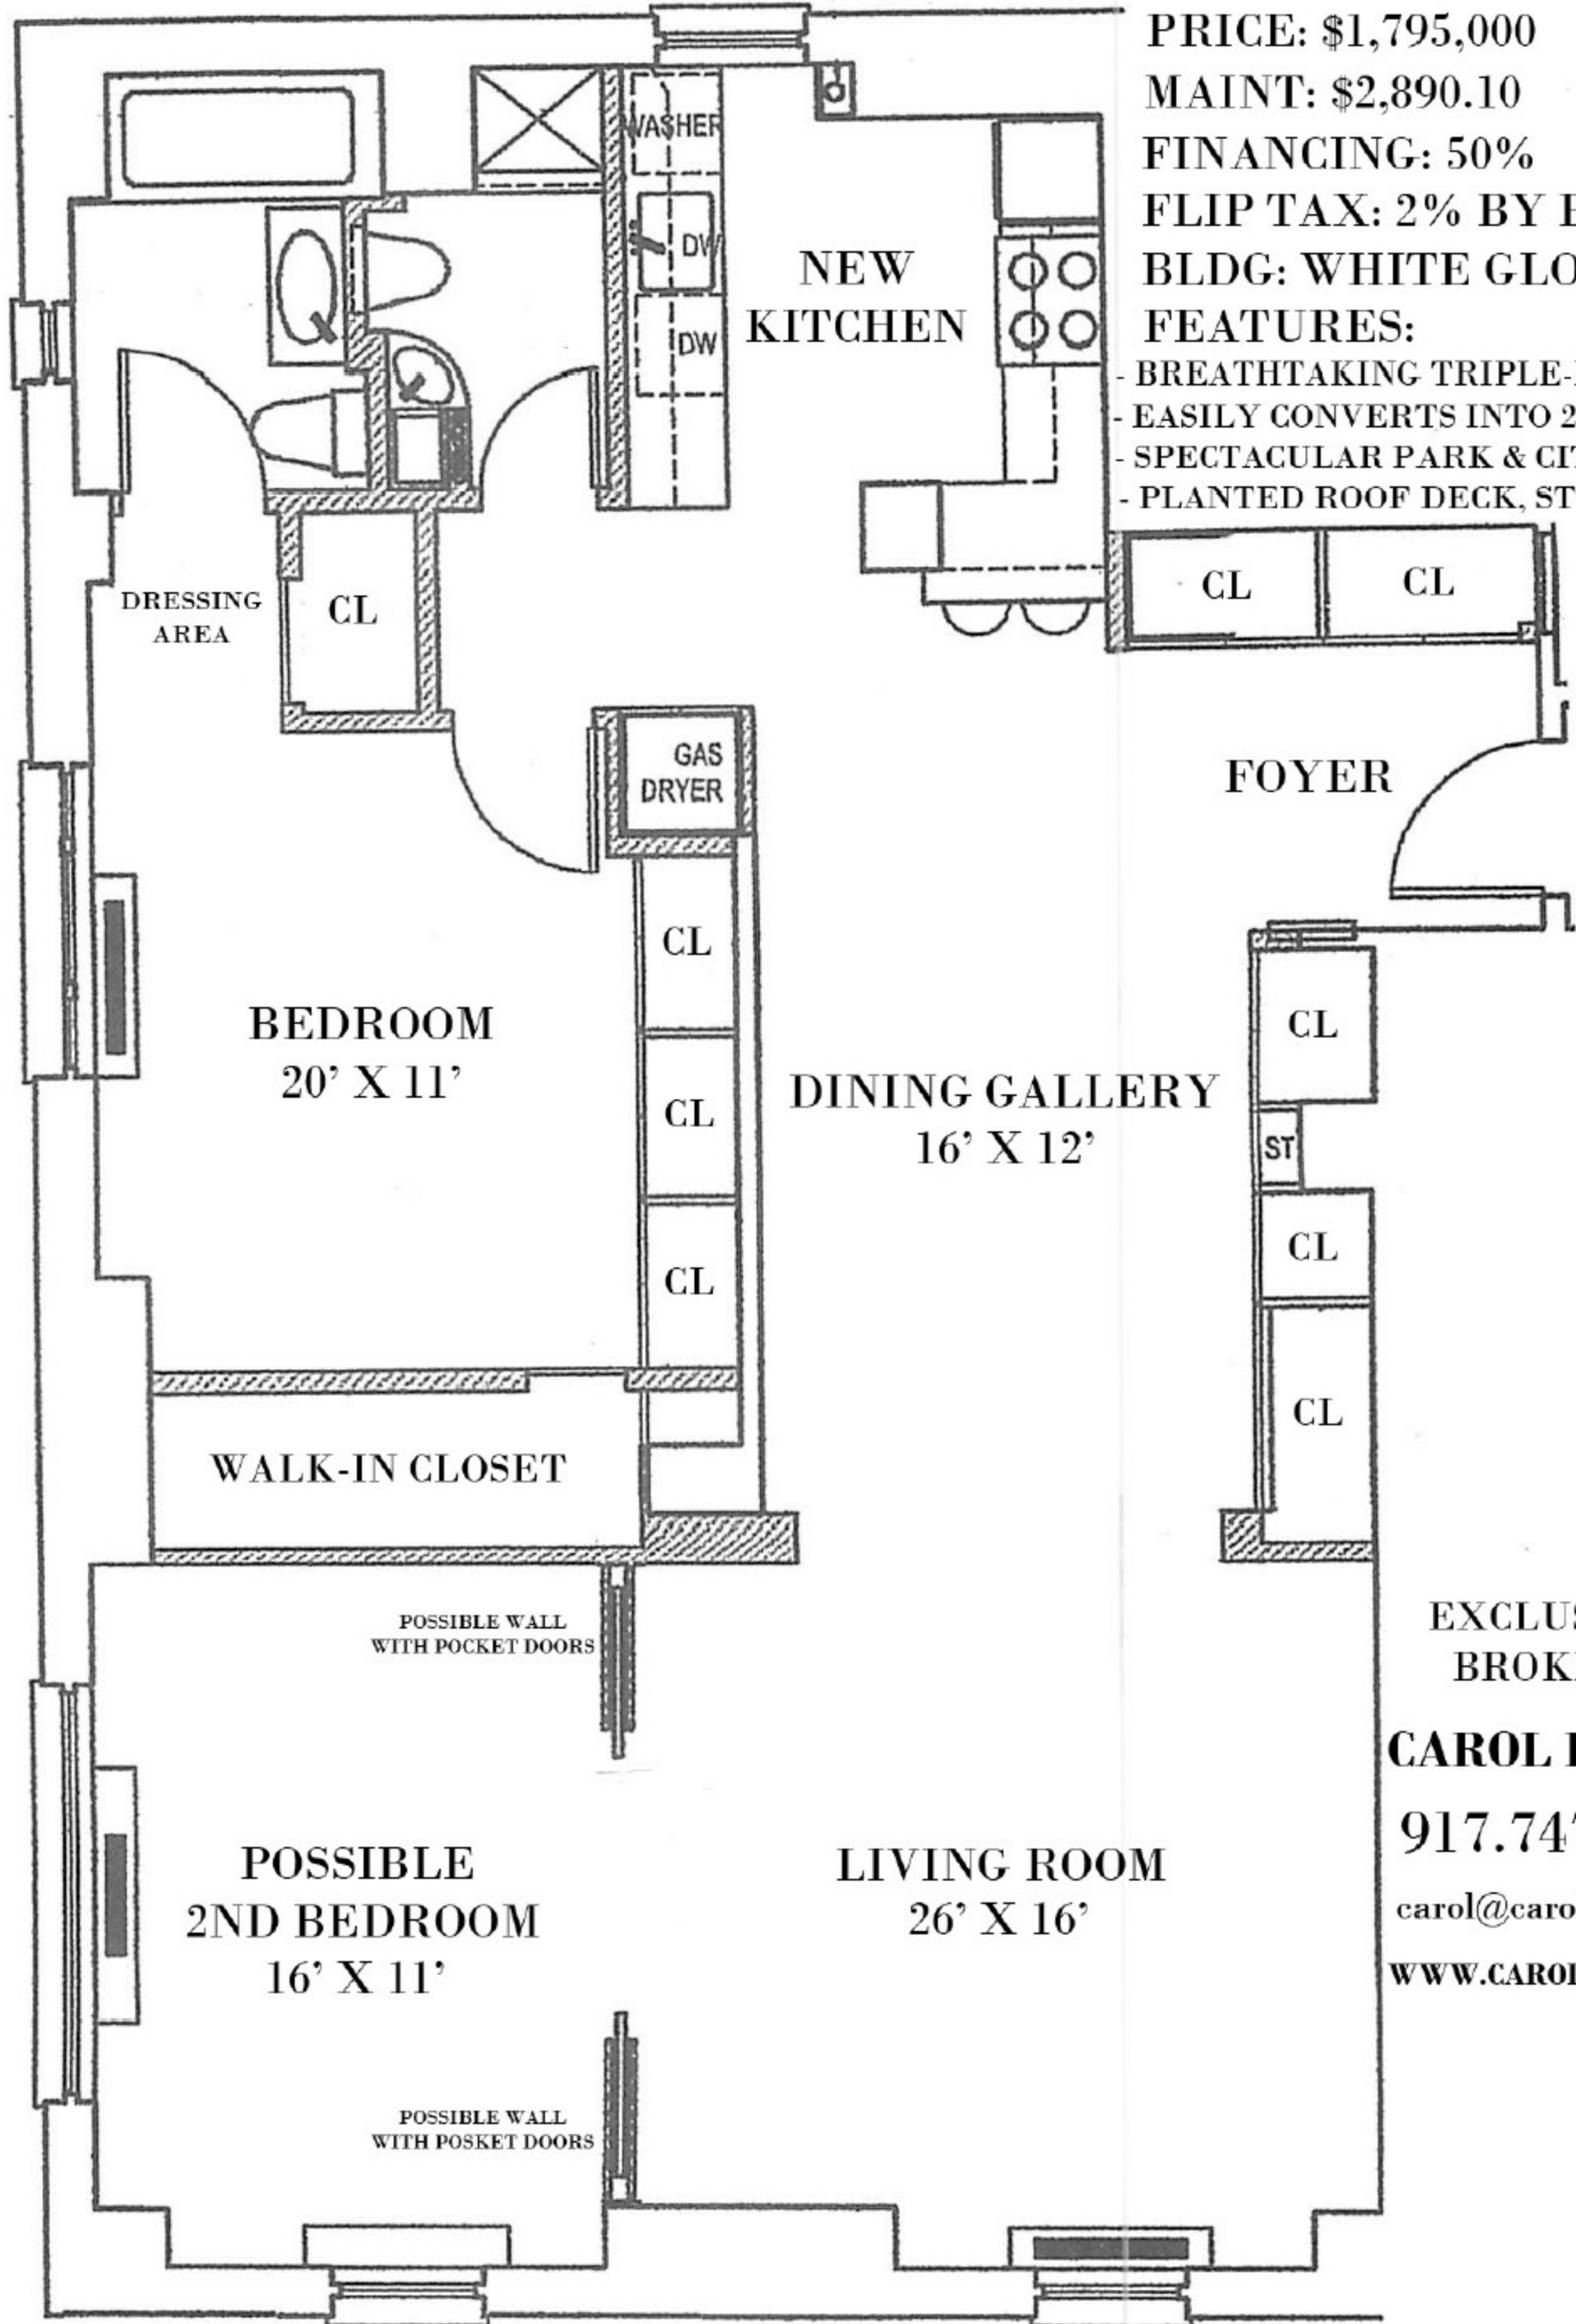

# TROPHY CONV 2BR + PARK/CITY VIEWS

55 CENTRAL PARK WEST - APARTMENT 11G

CAROLE E. LEVY  
REAL ESTATE

# 55 CENTRAL PARK WEST

## APARTMENT 11G

PRICE: \$1,795,000

MAINT: \$2,890.10

FINANCING: 50%

FLIP TAX: 2% BY BUYER

BLDG: WHITE GLOVE

FEATURES:

- BREATHTAKING TRIPLE-MINT GEM
- EASILY CONVERTS INTO 2 BEDROOM
- SPECTACULAR PARK & CITY VIEWS
- PLANTED ROOF DECK, STORAGE