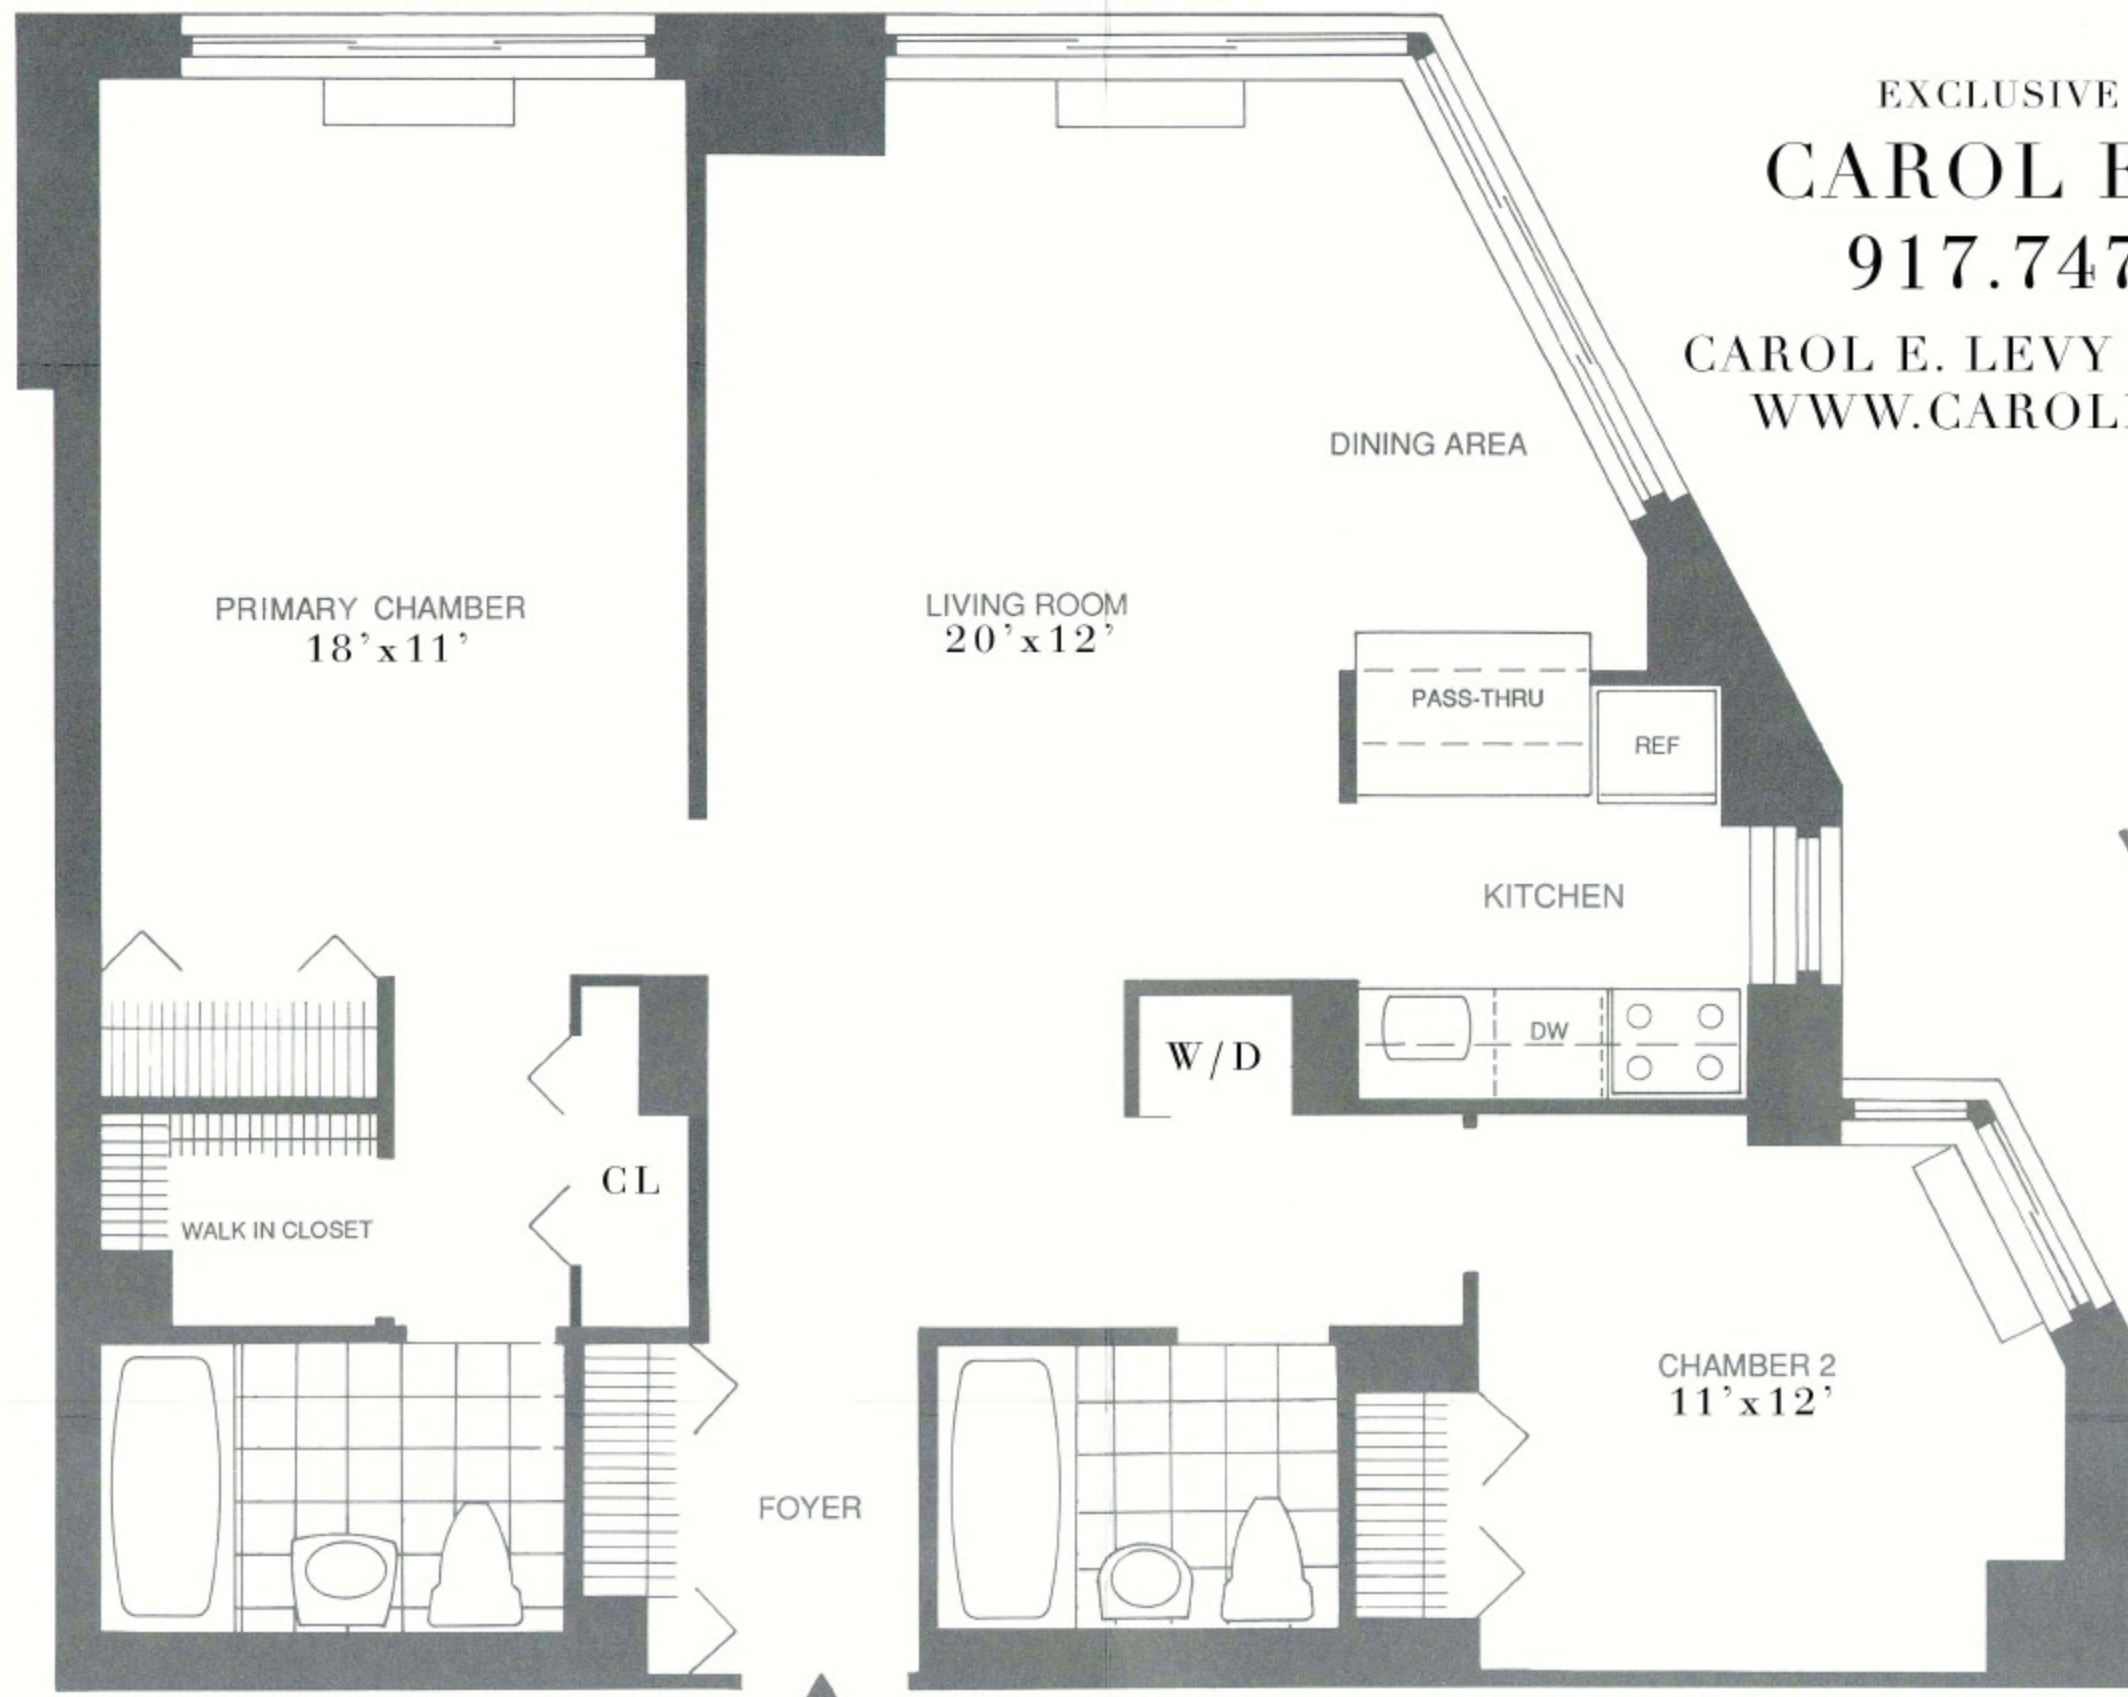

THE CORONADO

155 WEST 70TH STREET

PENTHOUSE 1A

PANORAMIC NORTHEAST CITY VISTAS

EXCLUSIVE BROKER:

CAROL E. LEVY
917.747.8383

CAROL E. LEVY REAL ESTATE
WWW.CAROLELEVY.COM

ALL DIMENSIONS ARE APPROXIMATE