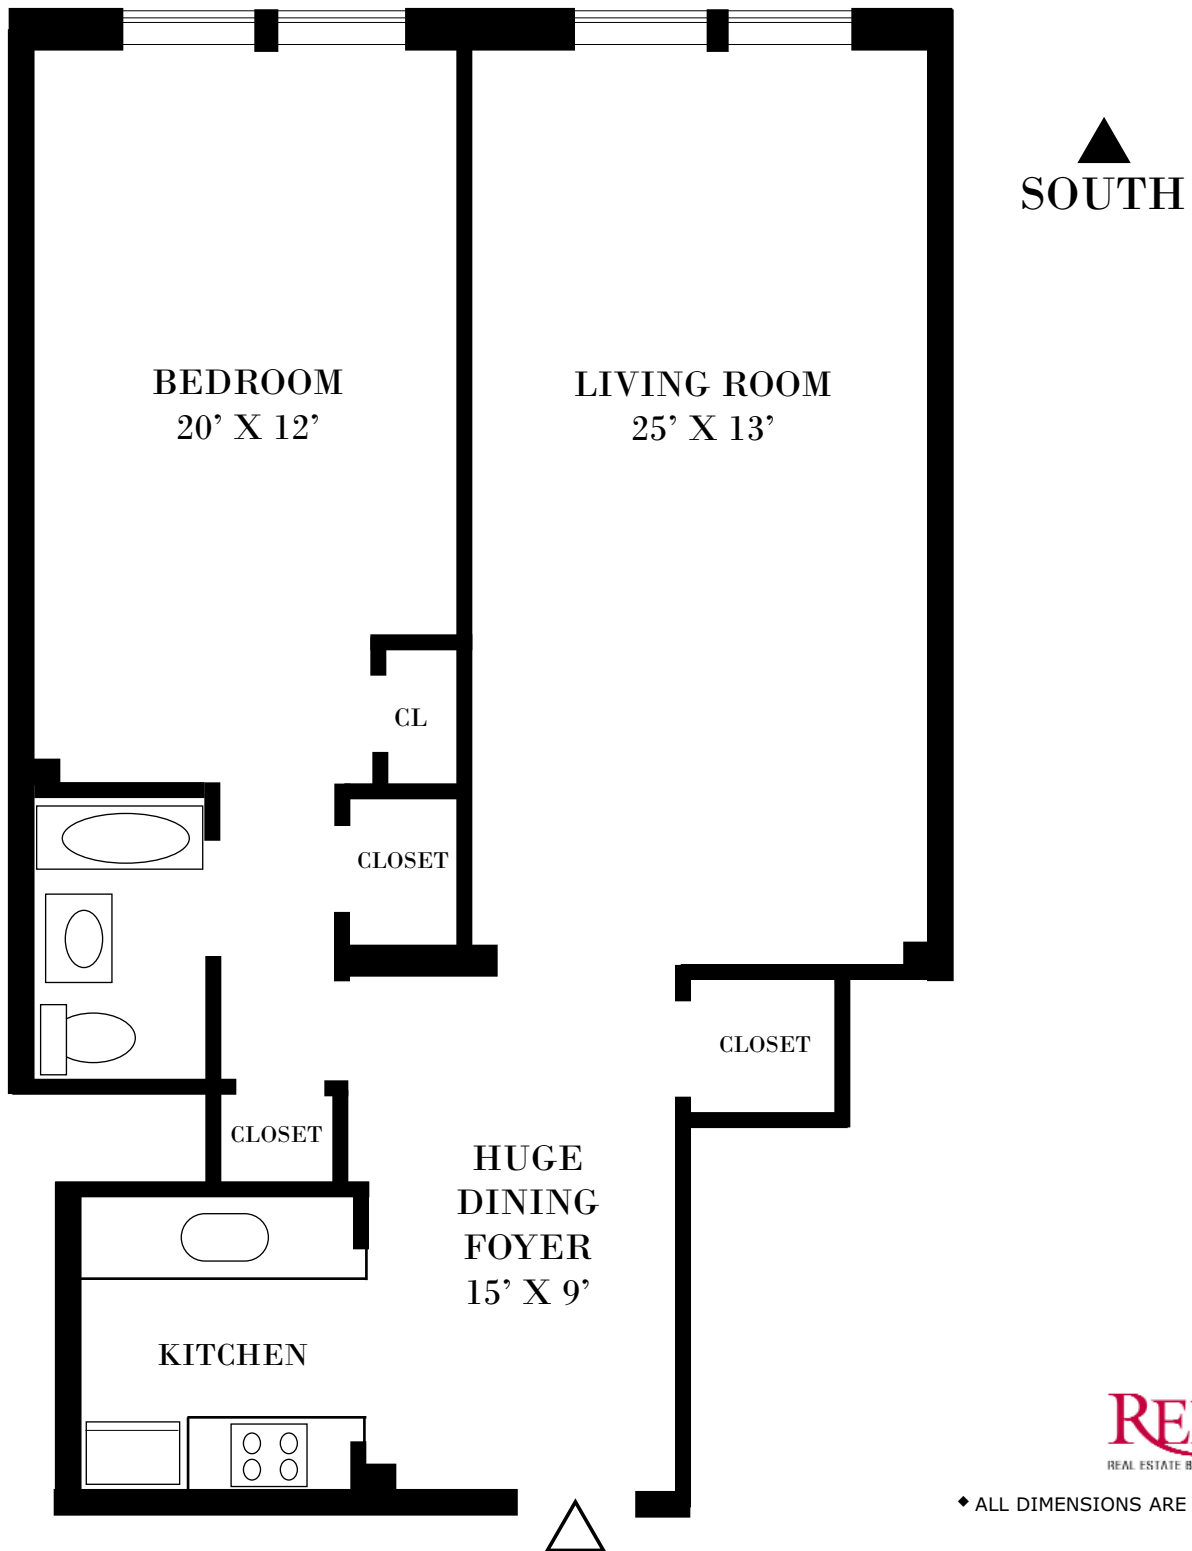

THE PARK ROYAL

23 WEST 73RD STREET - APARTMENT 802

Proud Member
REBNY
REAL ESTATE BOARD OF NEW YORK

◆ ALL DIMENSIONS ARE APPROXIMATE

EXCLUSIVE BROKER: CAROL E. LEVY 917.747.8383

CAROL@CAROLELEVY.COM WWW.CAROLELEVY.COM
