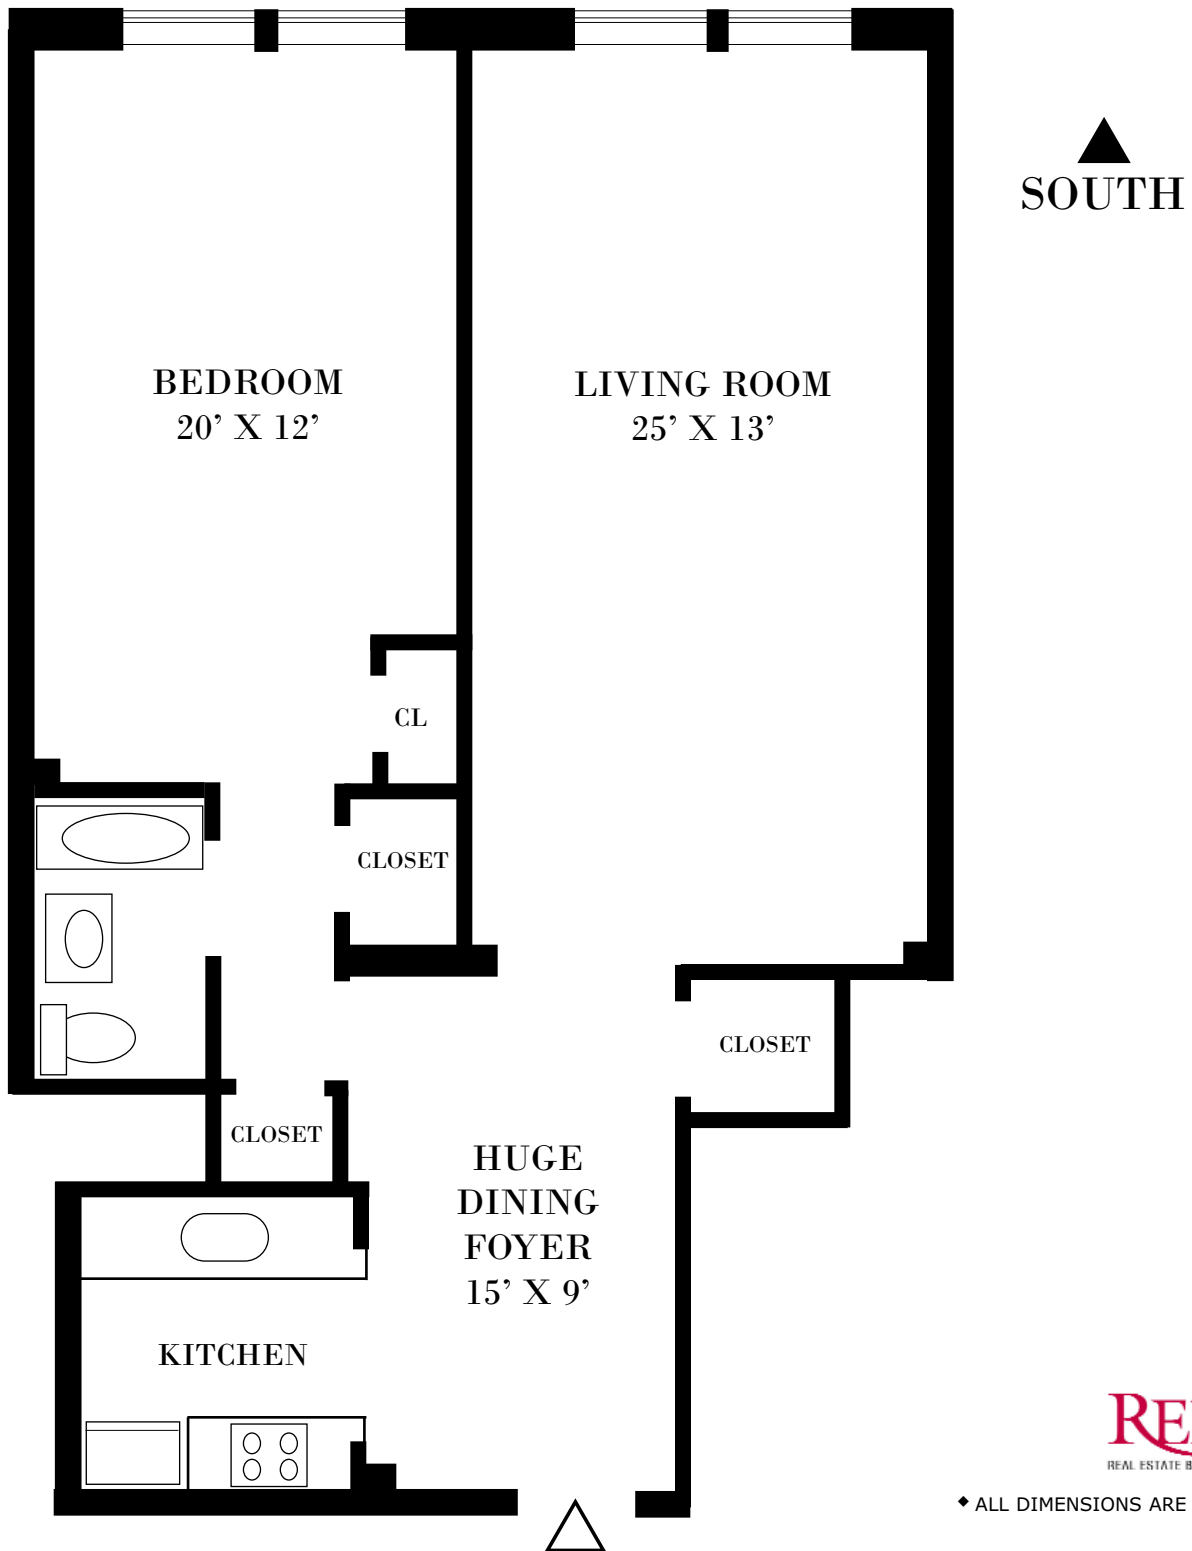

BREATHTAKING & BIG BEAUTY OFF CPW

THE PARK ROYAL - 23 WEST 73RD STREET

APARTMENT 802

CAROL E. LEVY
REAL ESTATE

THE PARK ROYAL

23 WEST 73RD STREET - APARTMENT 802

Proud Member
REBNY
REAL ESTATE BOARD OF NEW YORK

◆ ALL DIMENSIONS ARE APPROXIMATE

EXCLUSIVE BROKER: CAROL E. LEVY 917.747.8383

CAROL@CAROLELEVY.COM WWW.CAROLELEVY.COM
