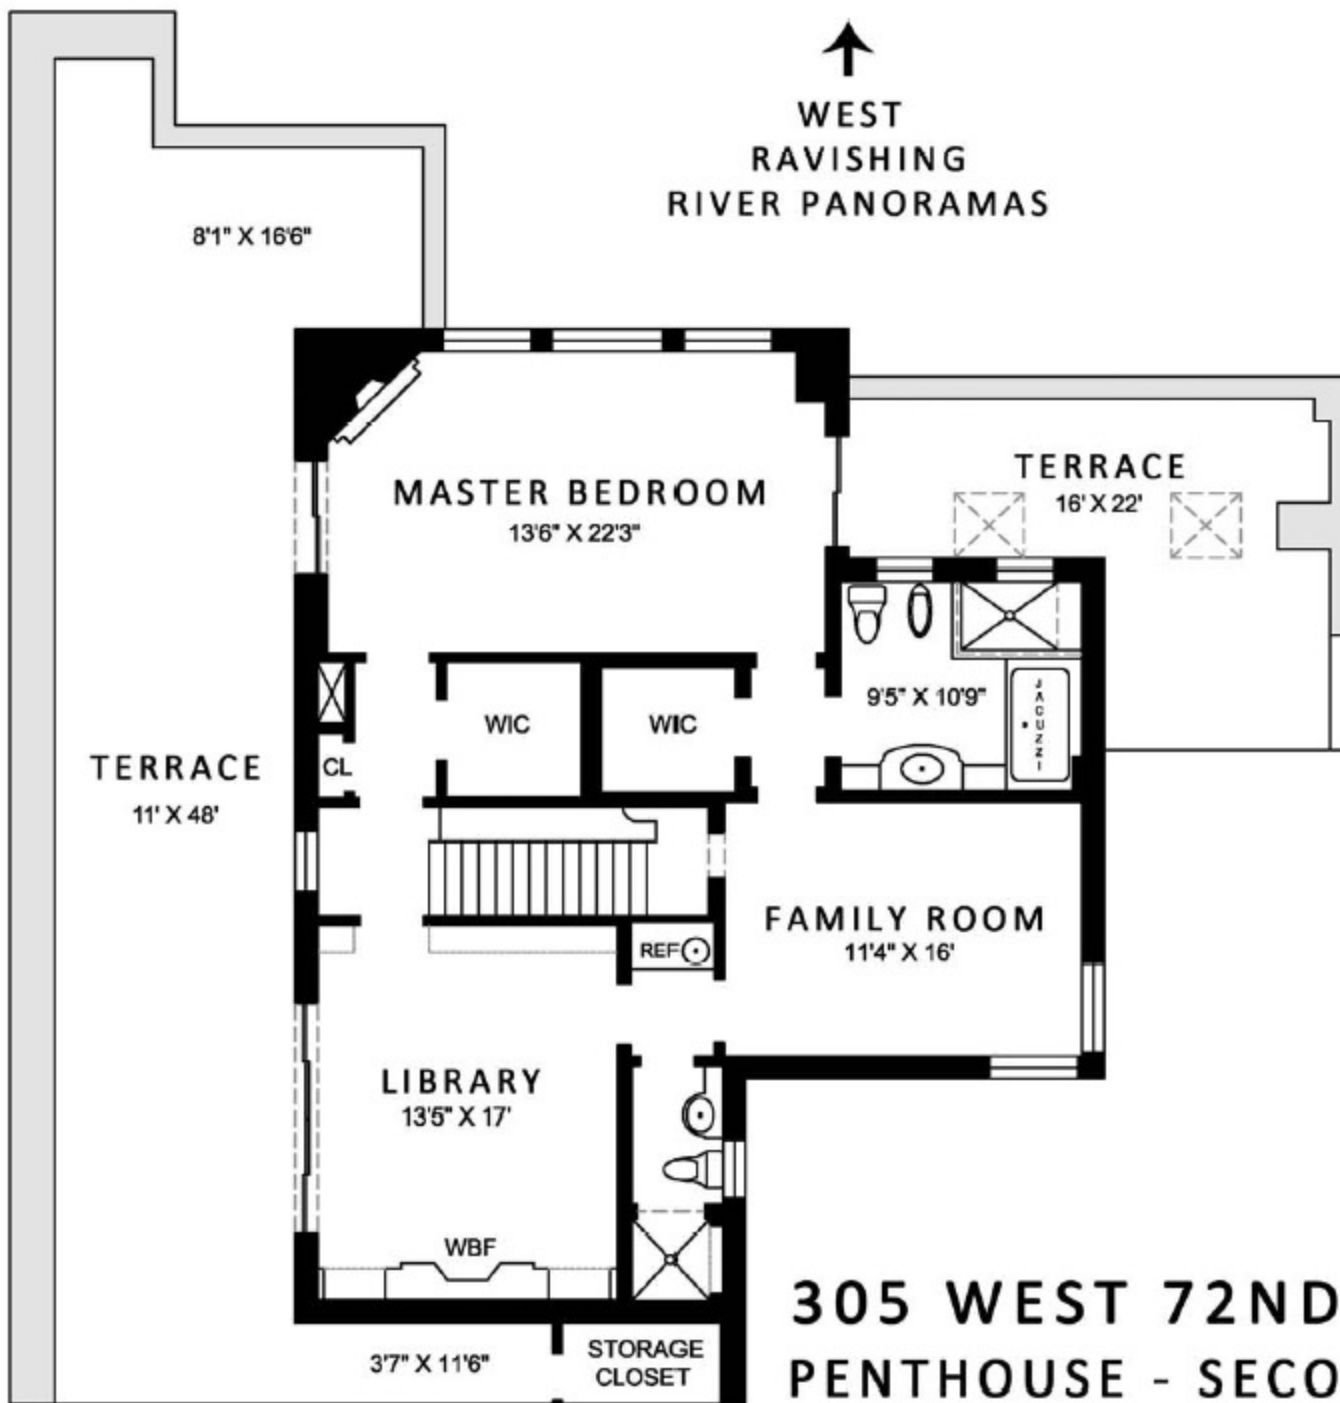

# RIVERFRONT 5 BR MANSION + 5 TERRACES

305 WEST 72ND STREET - THE PENTHOUSE

CAROL E. LEVY  
REAL ESTATE

CLICK ABOVE ARROWS  
FOR ADDITIONAL LEVELS

↑  
WEST  
RAVISHING  
RIVER PANORAMAS

305 WEST 72ND STREET  
PENTHOUSE - FIRST LEVEL

CLICK ABOVE ARROWS  
FOR ADDITIONAL LEVELS

WEST  
RAVISHING  
RIVER PANORAMAS

305 WEST 72ND STREET  
PENTHOUSE - SECOND LEVEL

*CLICK ABOVE ARROWS  
FOR ADDITIONAL LEVELS*

↑  
WEST  
RAVISHING  
RIVER PANORAMAS

**305 WEST 72ND STREET  
PENTHOUSE THIRD LEVEL**