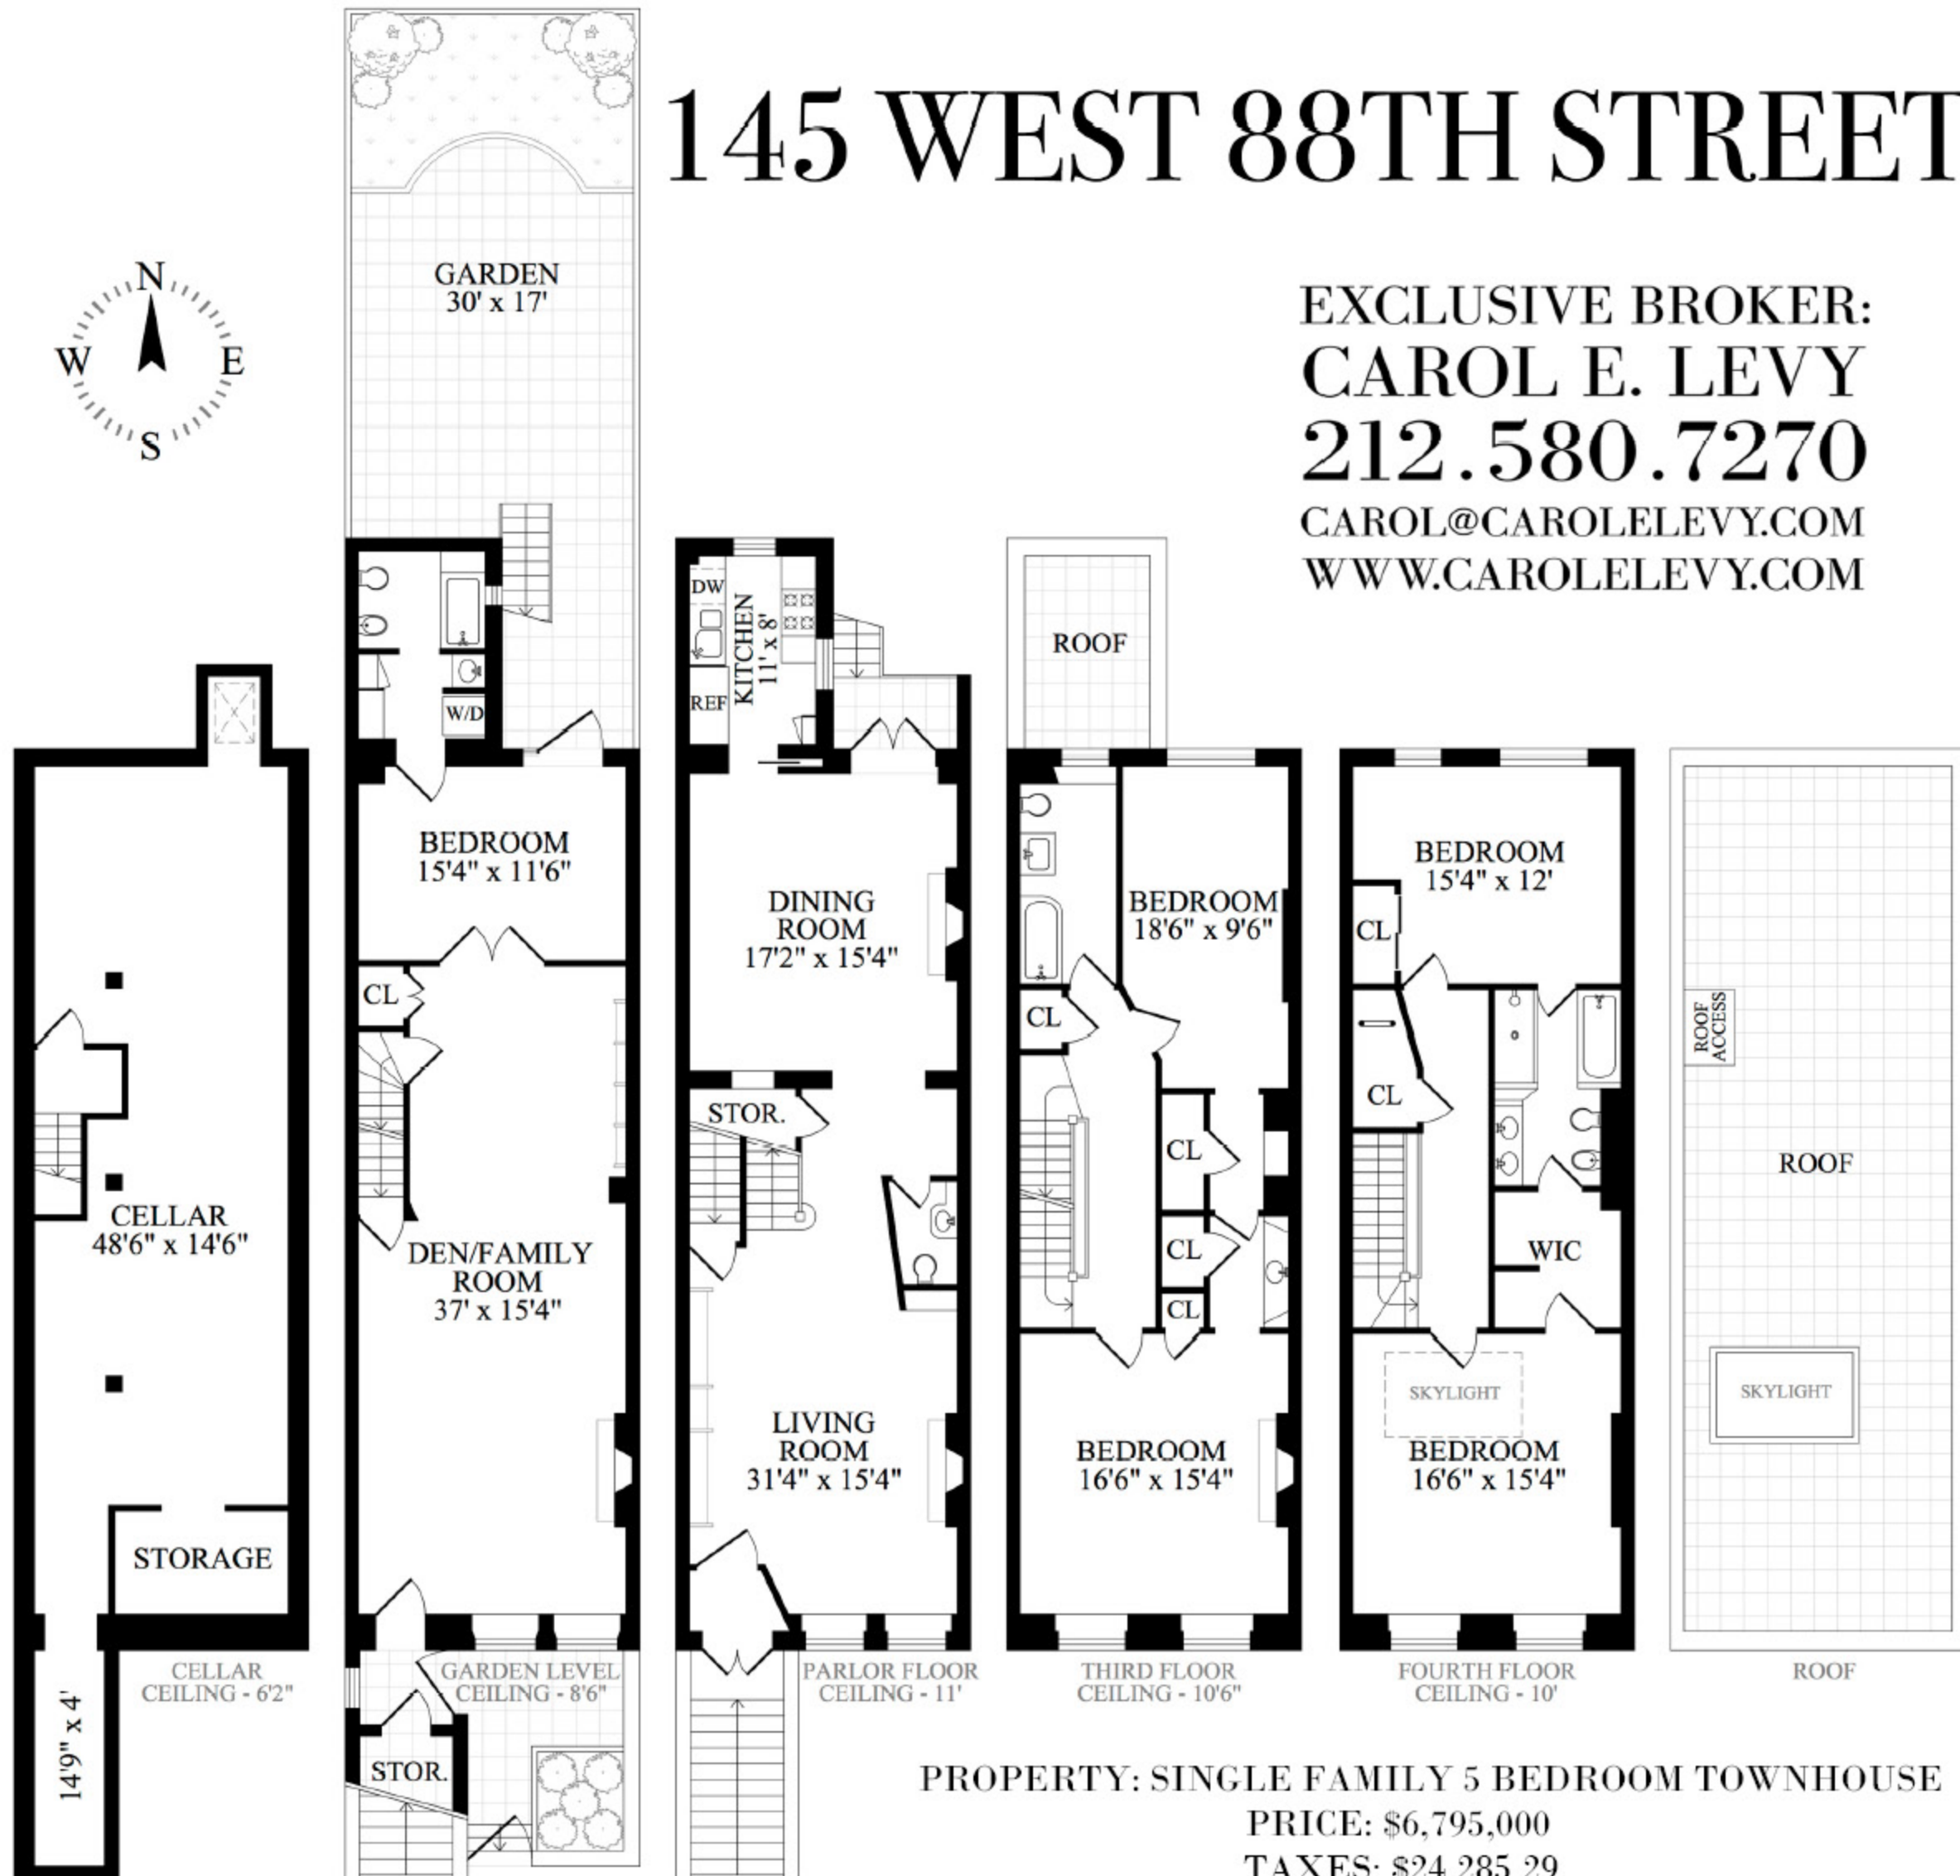

MASTERPIECE RENAISSANCE-REVIVAL

145 WEST 88TH STREET

CAROL E. LEVY
REAL ESTATE

145 WEST 88TH STREET

EXCLUSIVE BROKER:
CAROL E. LEVY
212.580.7270
CAROL@CAROLELEVY.COM
WWW.CAROLELEVY.COM

PROPERTY: SINGLE FAMILY 5 BEDROOM TOWNHOUSE
PRICE: \$6,795,000
TAXES: \$24,285.29

* ALL DIMENSIONS ARE APPROXIMATE