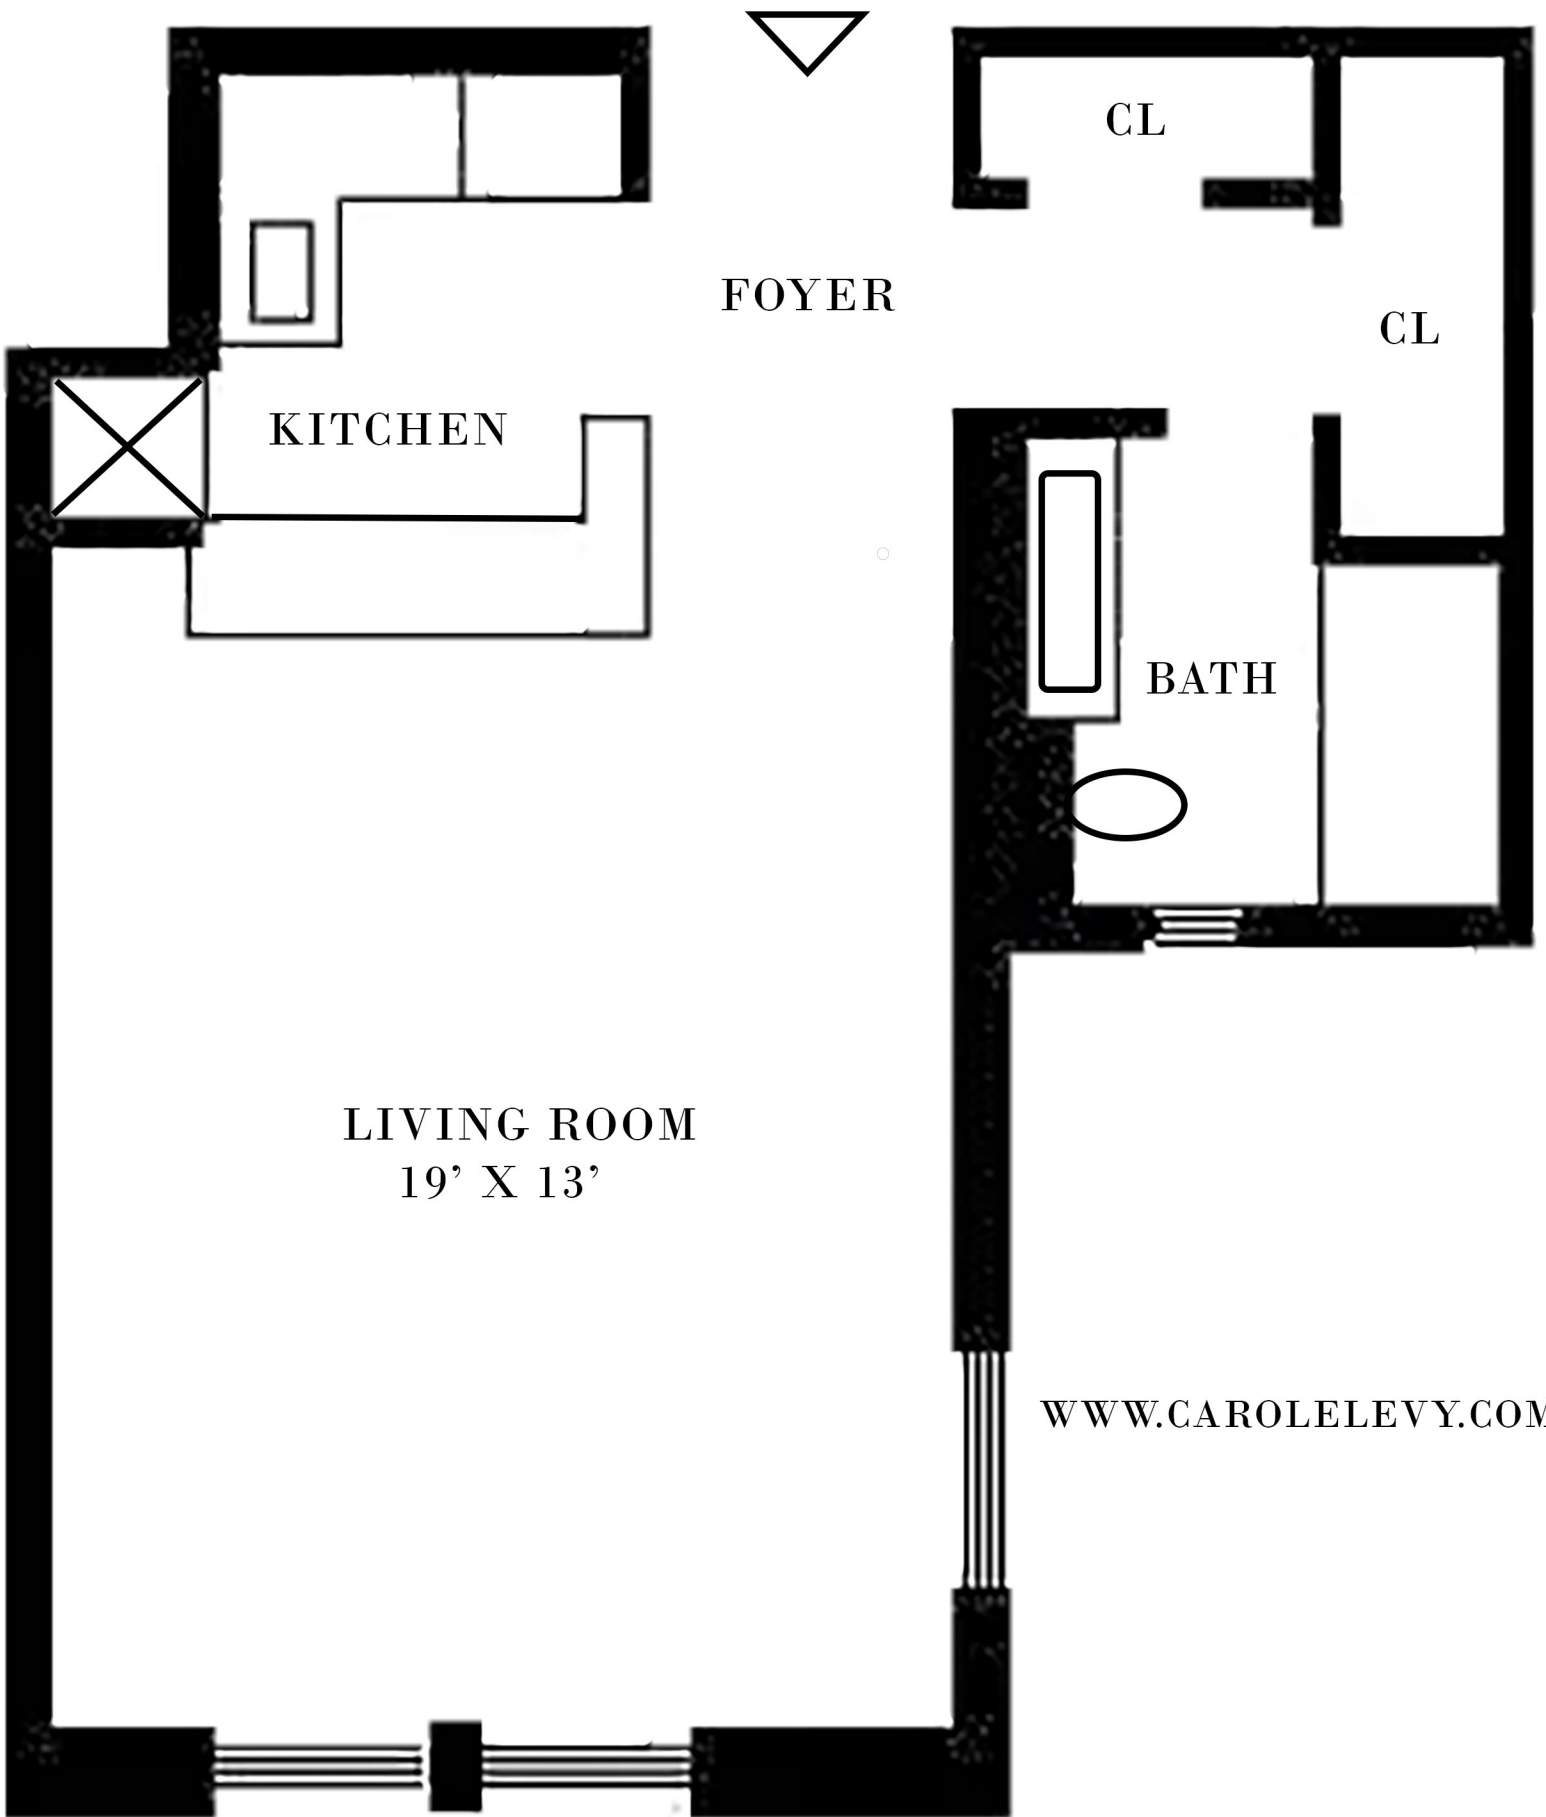

# THE PARK ROYAL

APARTMENT 1405A

FOYER

KITCHEN

LIVING ROOM  
19' X 13'

CL

CL

BATH