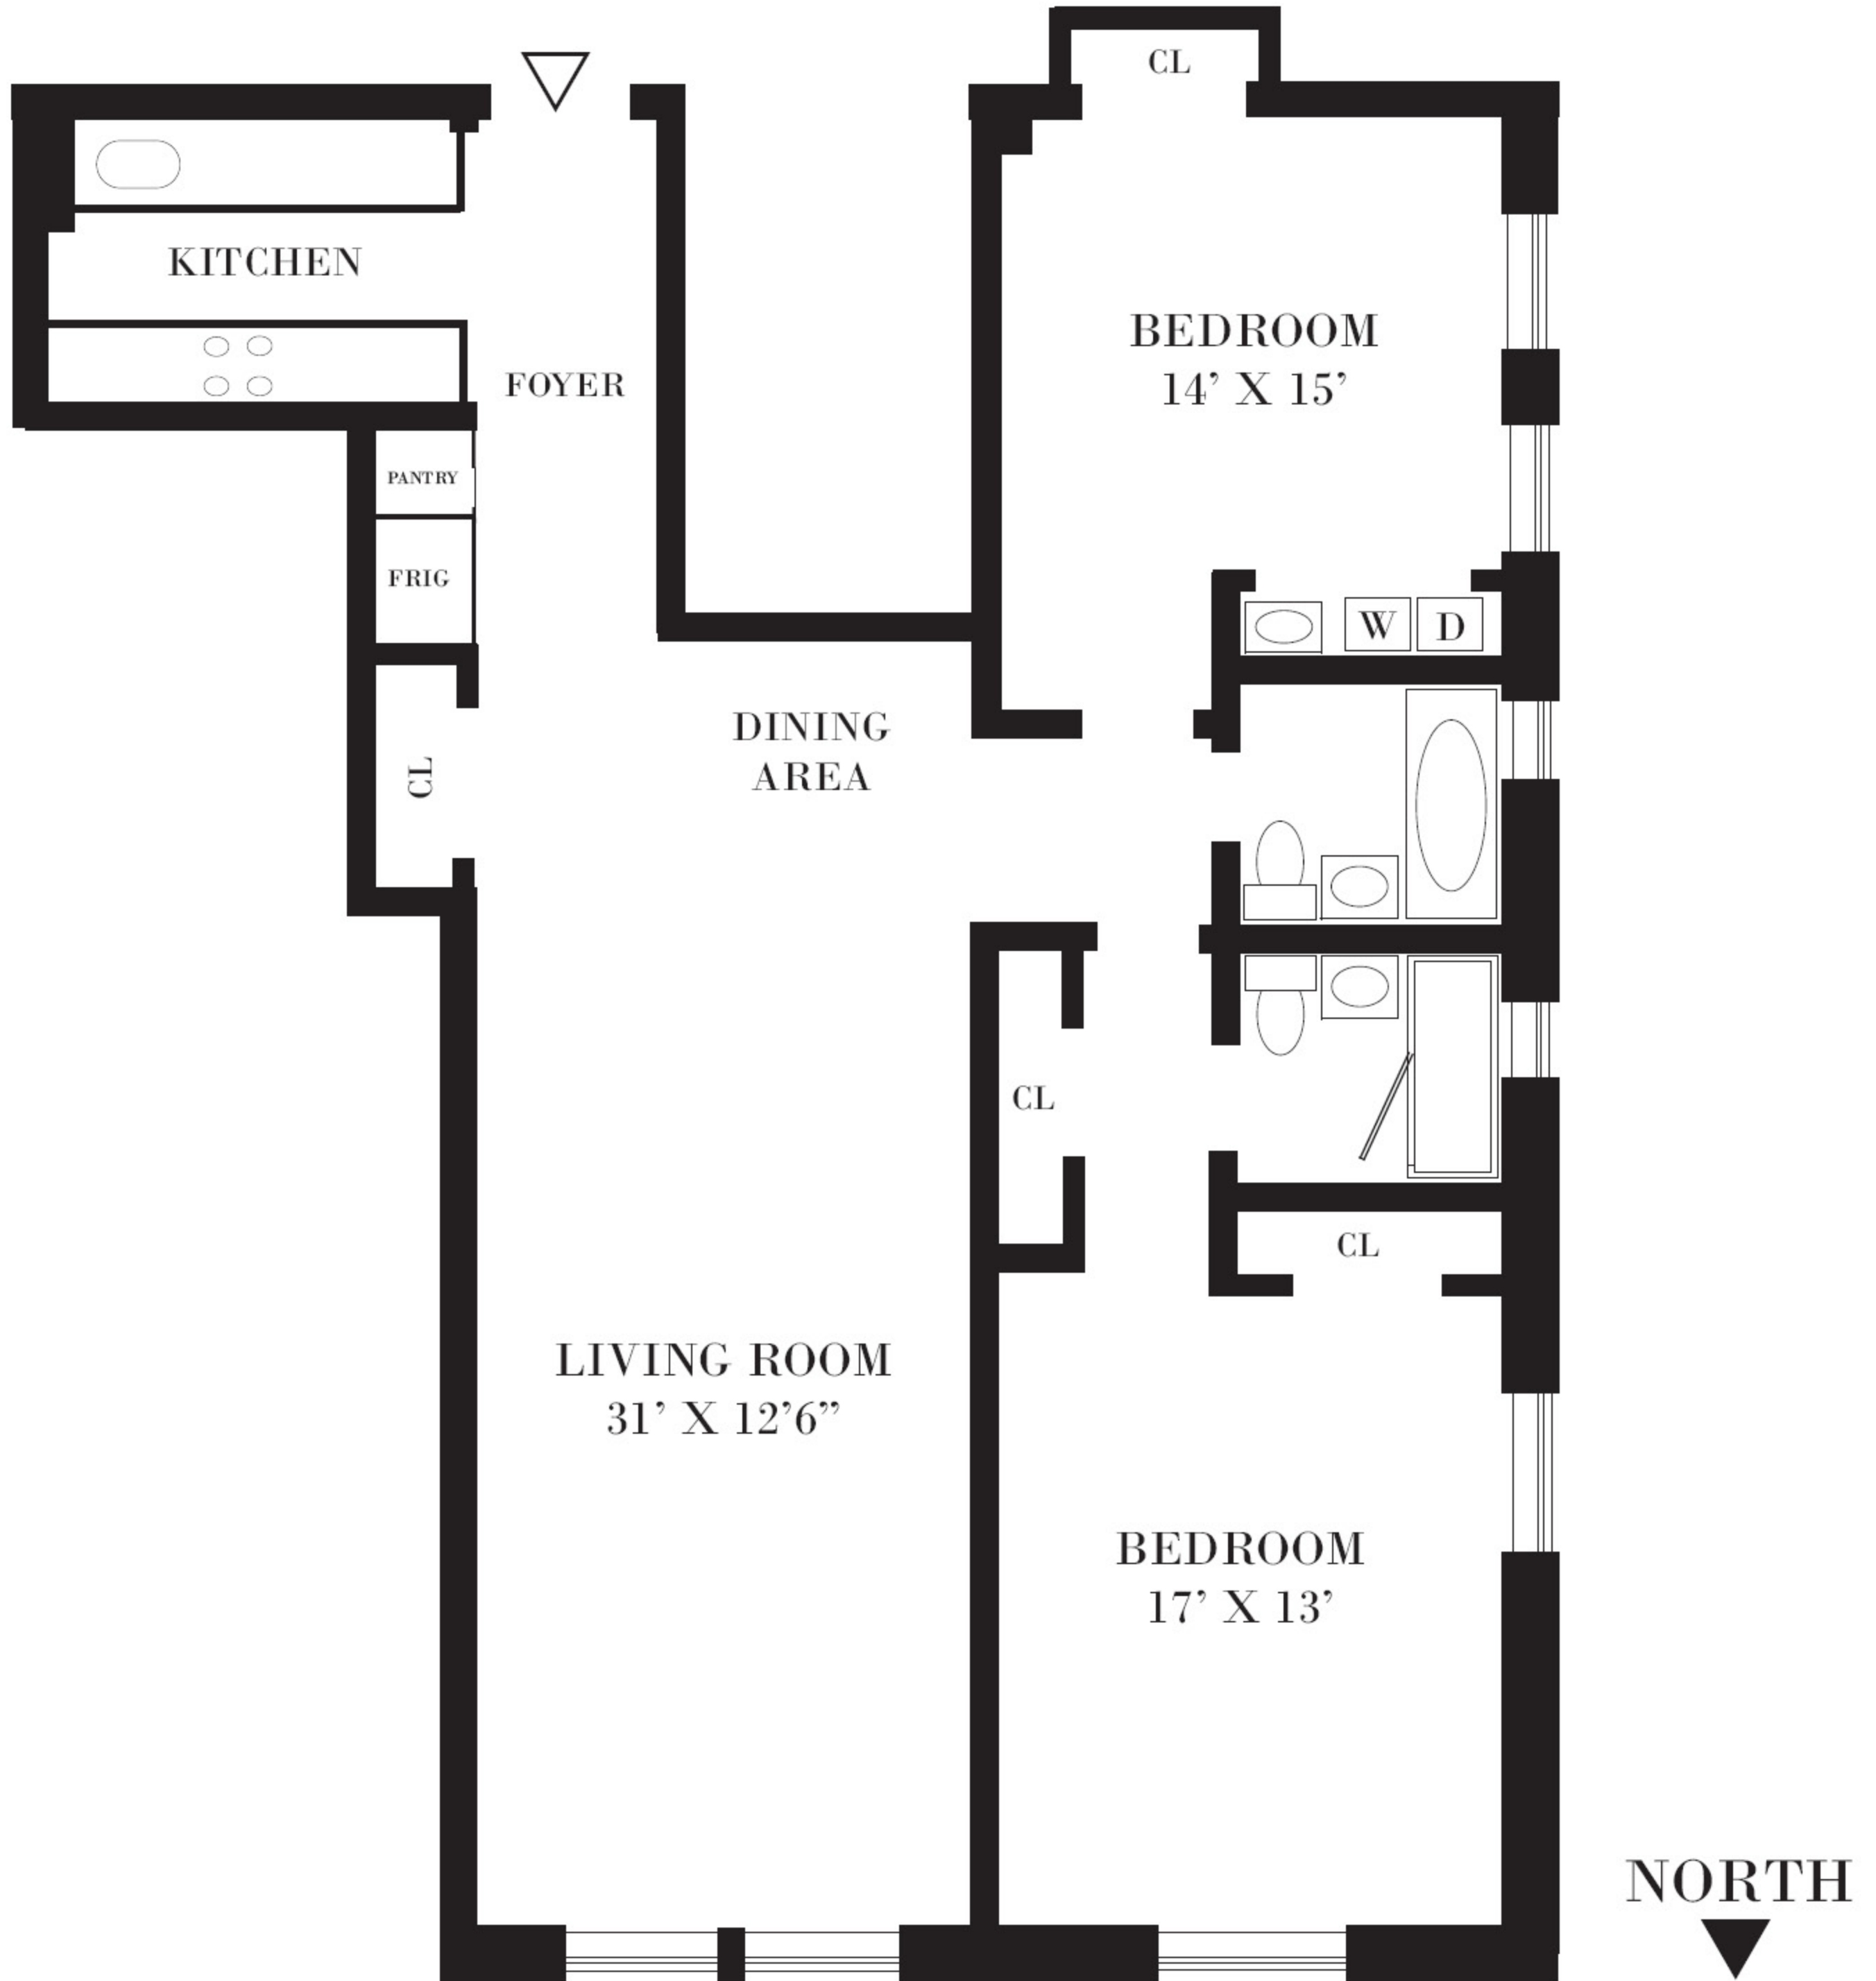

UNPARALLELED PARK ROYAL 2-BEDROOM

23 WEST 73RD STREET - APARTMENT 508

CAROL E. LEVY
REAL ESTATE

THE PARK ROYAL

23 WEST 73RD STREET - APARTMENT 508

◆ ALL DIMENSIONS ARE APPROXIMATE

WWW.CAROLELEVY.COM
