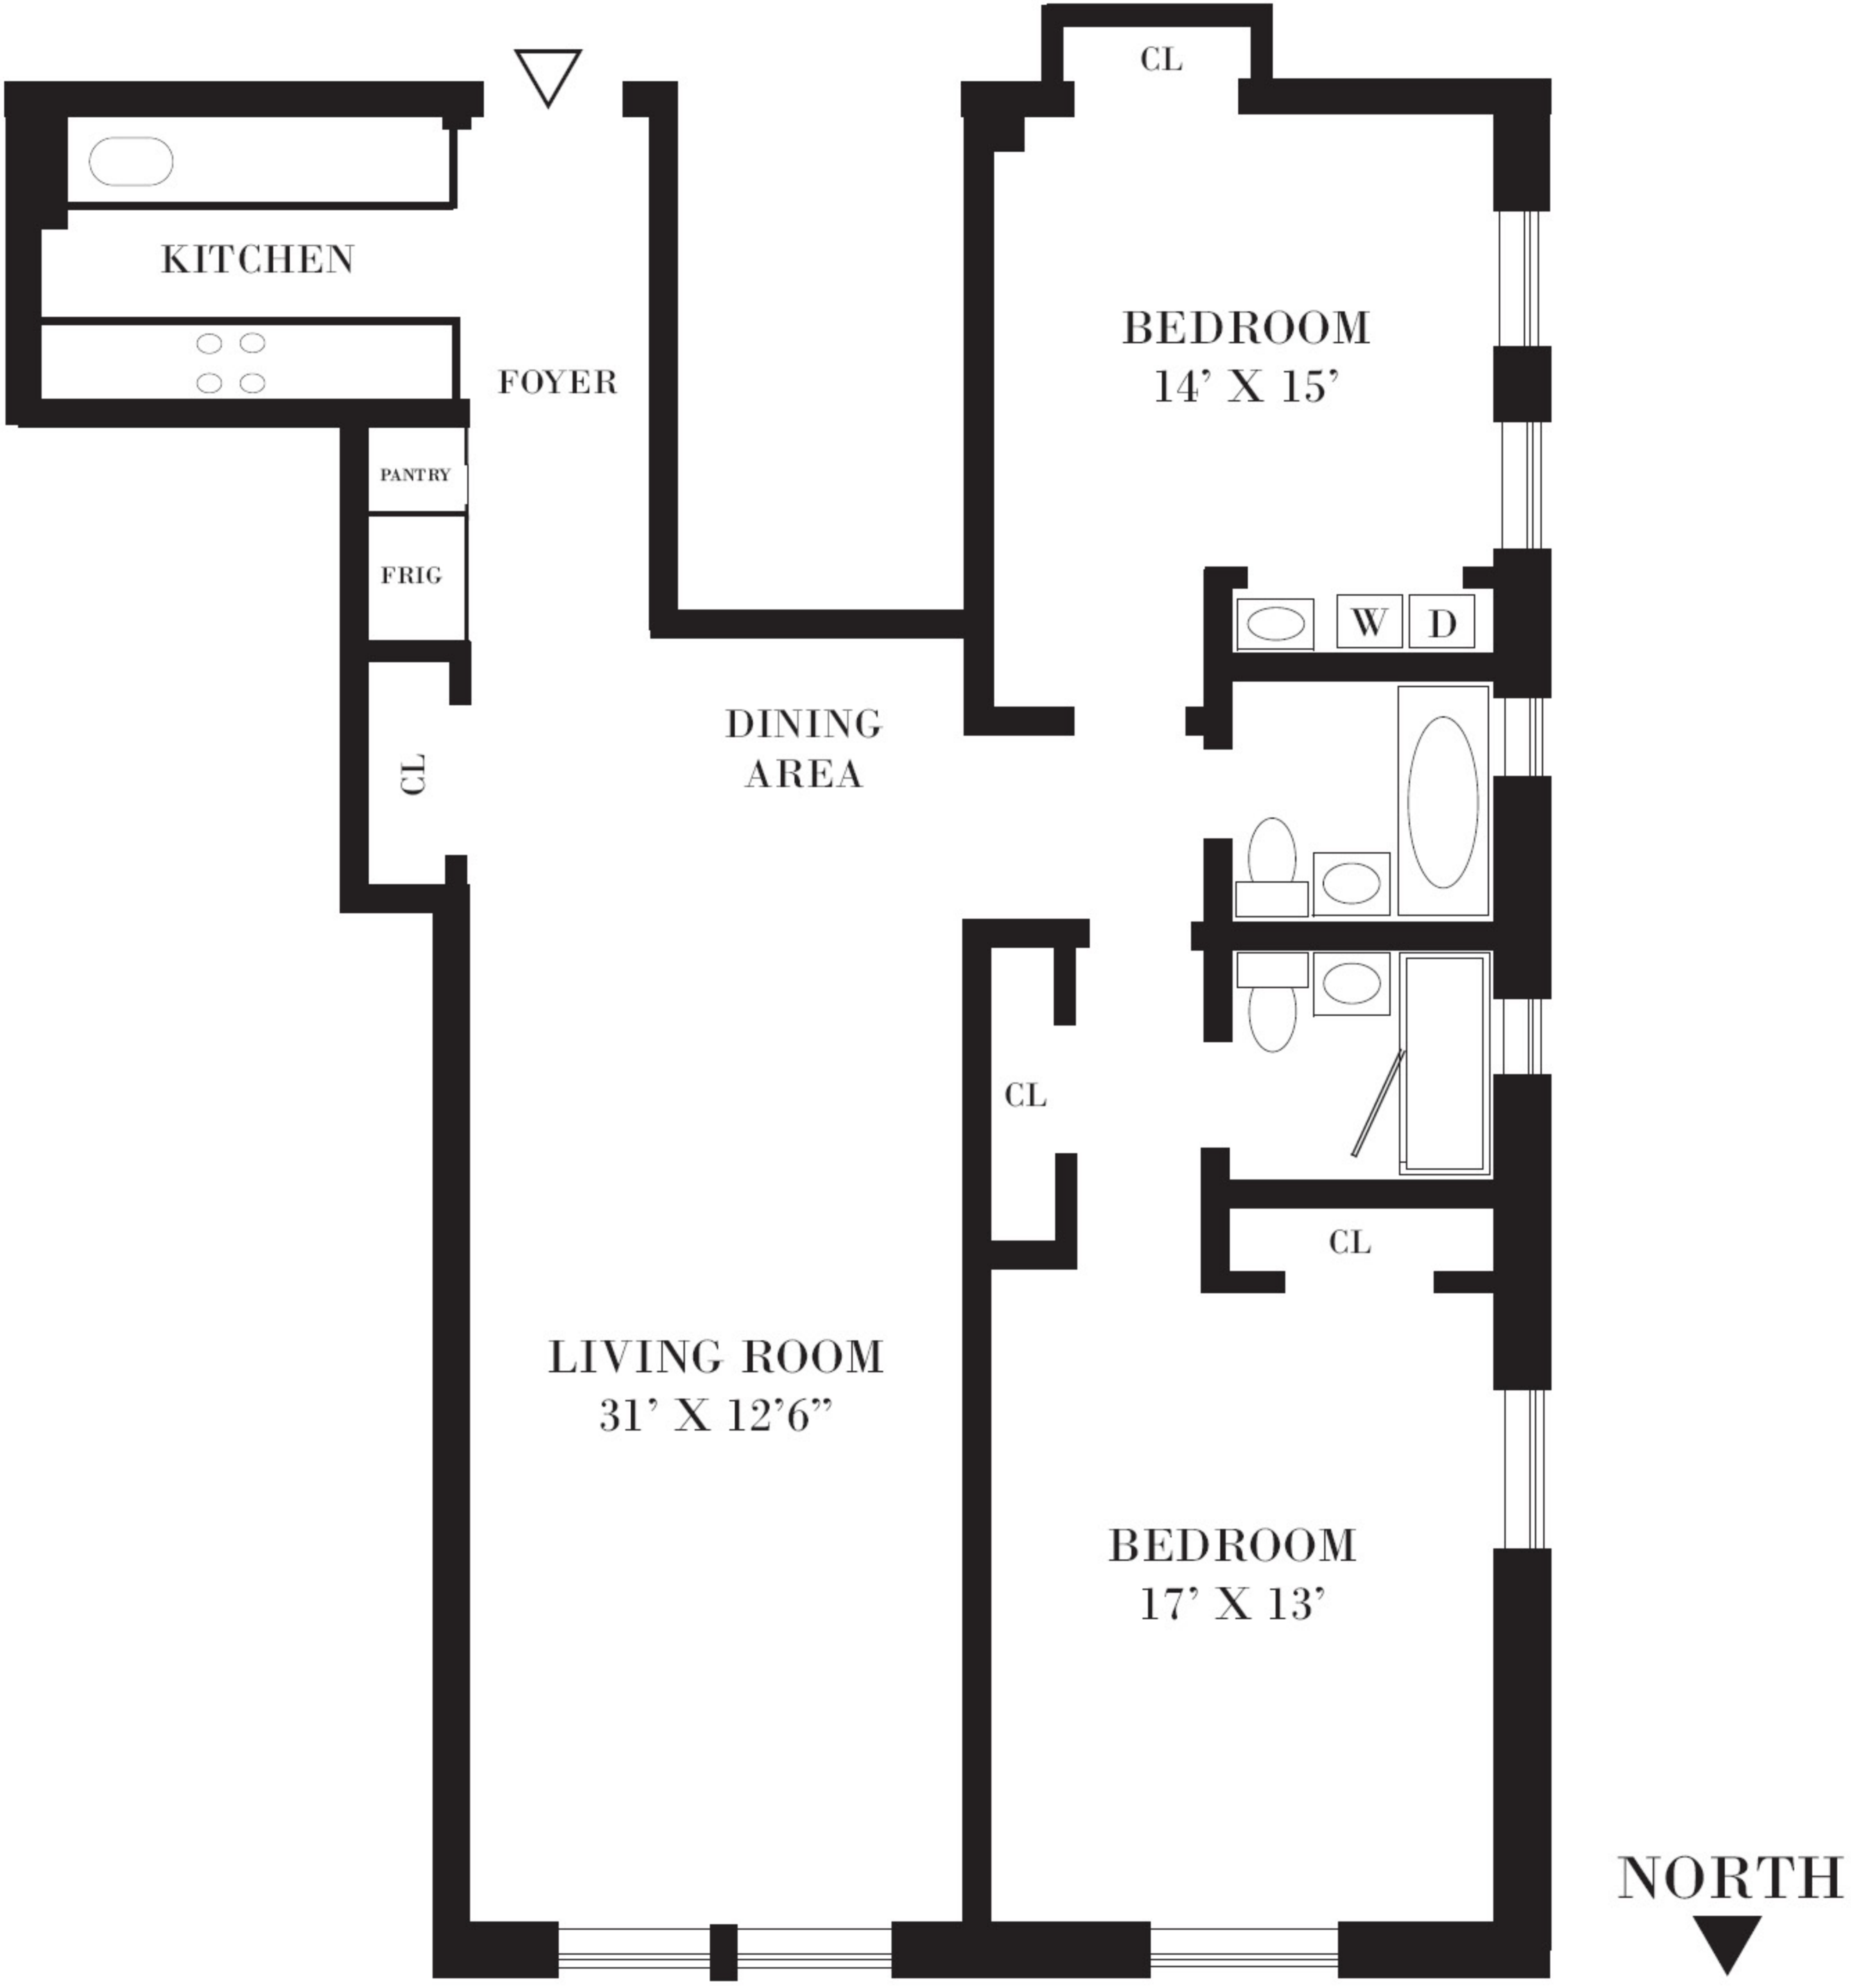

THE PARK ROYAL

23 WEST 73RD STREET - APARTMENT 508

◆ ALL DIMENSIONS ARE APPROXIMATE