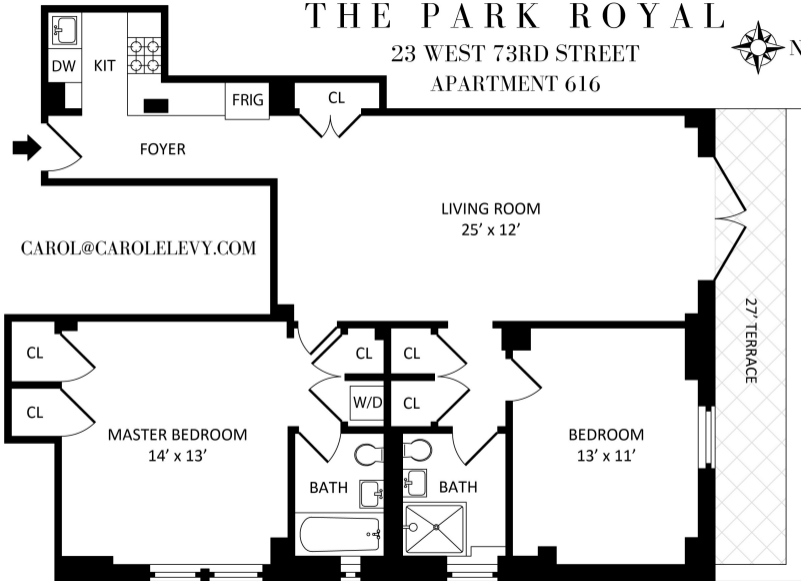

UNPARALLELED PARK ROYAL 2BR + TERRACE

23 WEST 73RD STREET - APARTMENT 616

CAROLE E. LEVY
REAL ESTATE

THE PARK ROYAL

23 WEST 73RD STREET

APARTMENT 616

CAROL@CAROLELEVY.COM

*ALL DIMENSIONS ARE APPROXIMATE