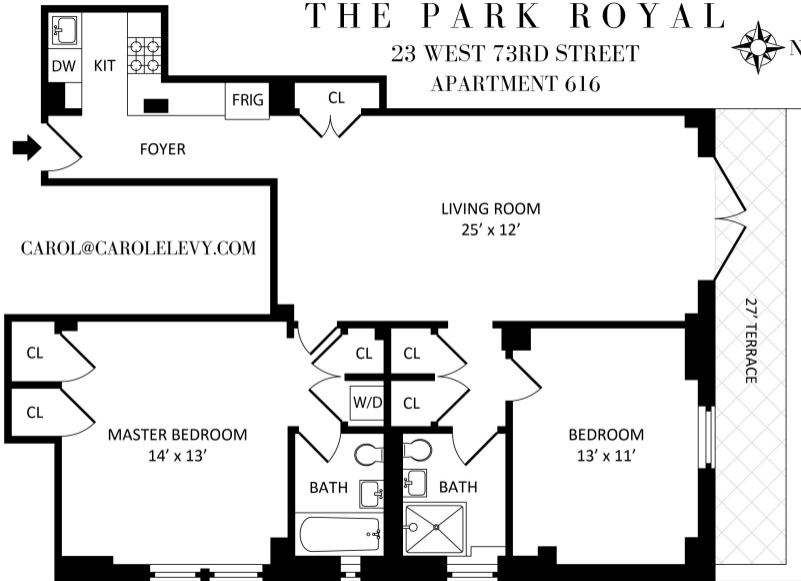

# THE PARK ROYAL

23 WEST 73RD STREET

APARTMENT 616

\*ALL DIMENSIONS ARE APPROXIMATE