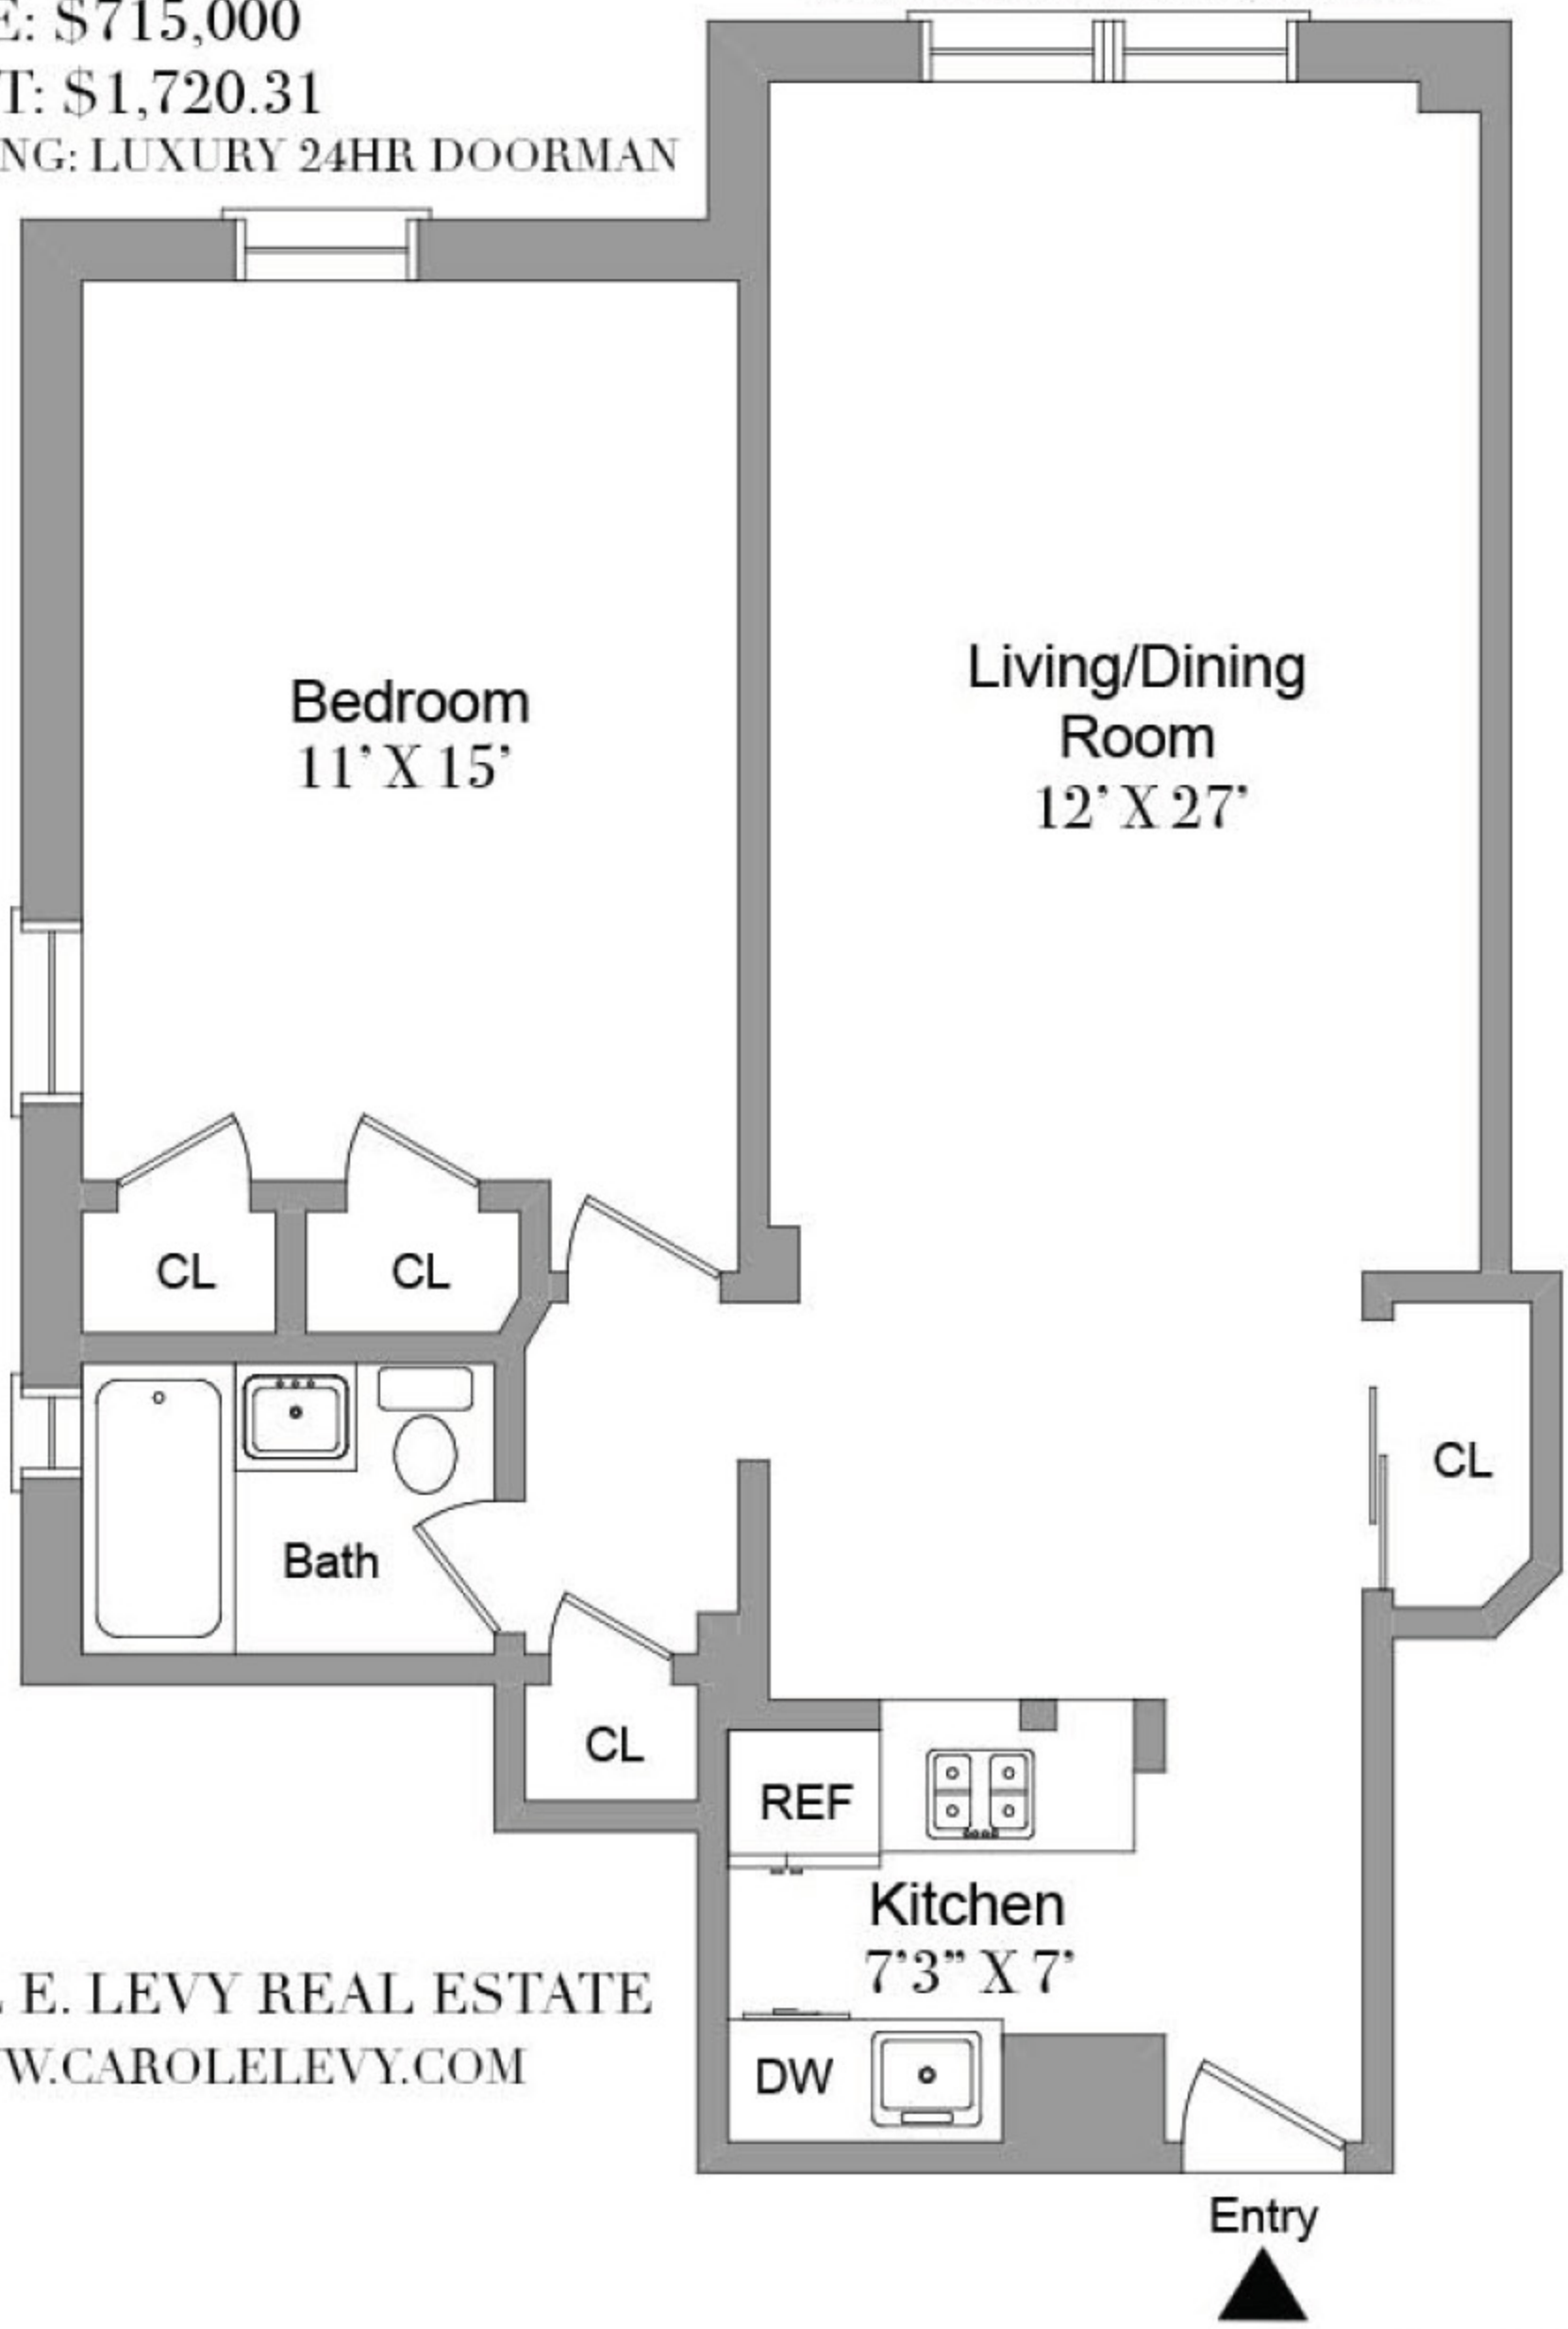

BREATHTAKING ONE-BEDROOM BEAUTY

330 EAST 70TH STREET - APARTMENT 2H

CAROLE E. LEVY
REAL ESTATE

330 EAST 70TH STREET

APARTMENT 2H

PRICE: \$715,000

MAINT: \$1,720.31

BUILDING: LUXURY 24HR DOORMAN

CHARMING TREE-LINED STREET VIEWS

CAROL E. LEVY REAL ESTATE
WWW.CAROLELEVY.COM

*ALL DIMENSIONS ARE APPROXIMATE