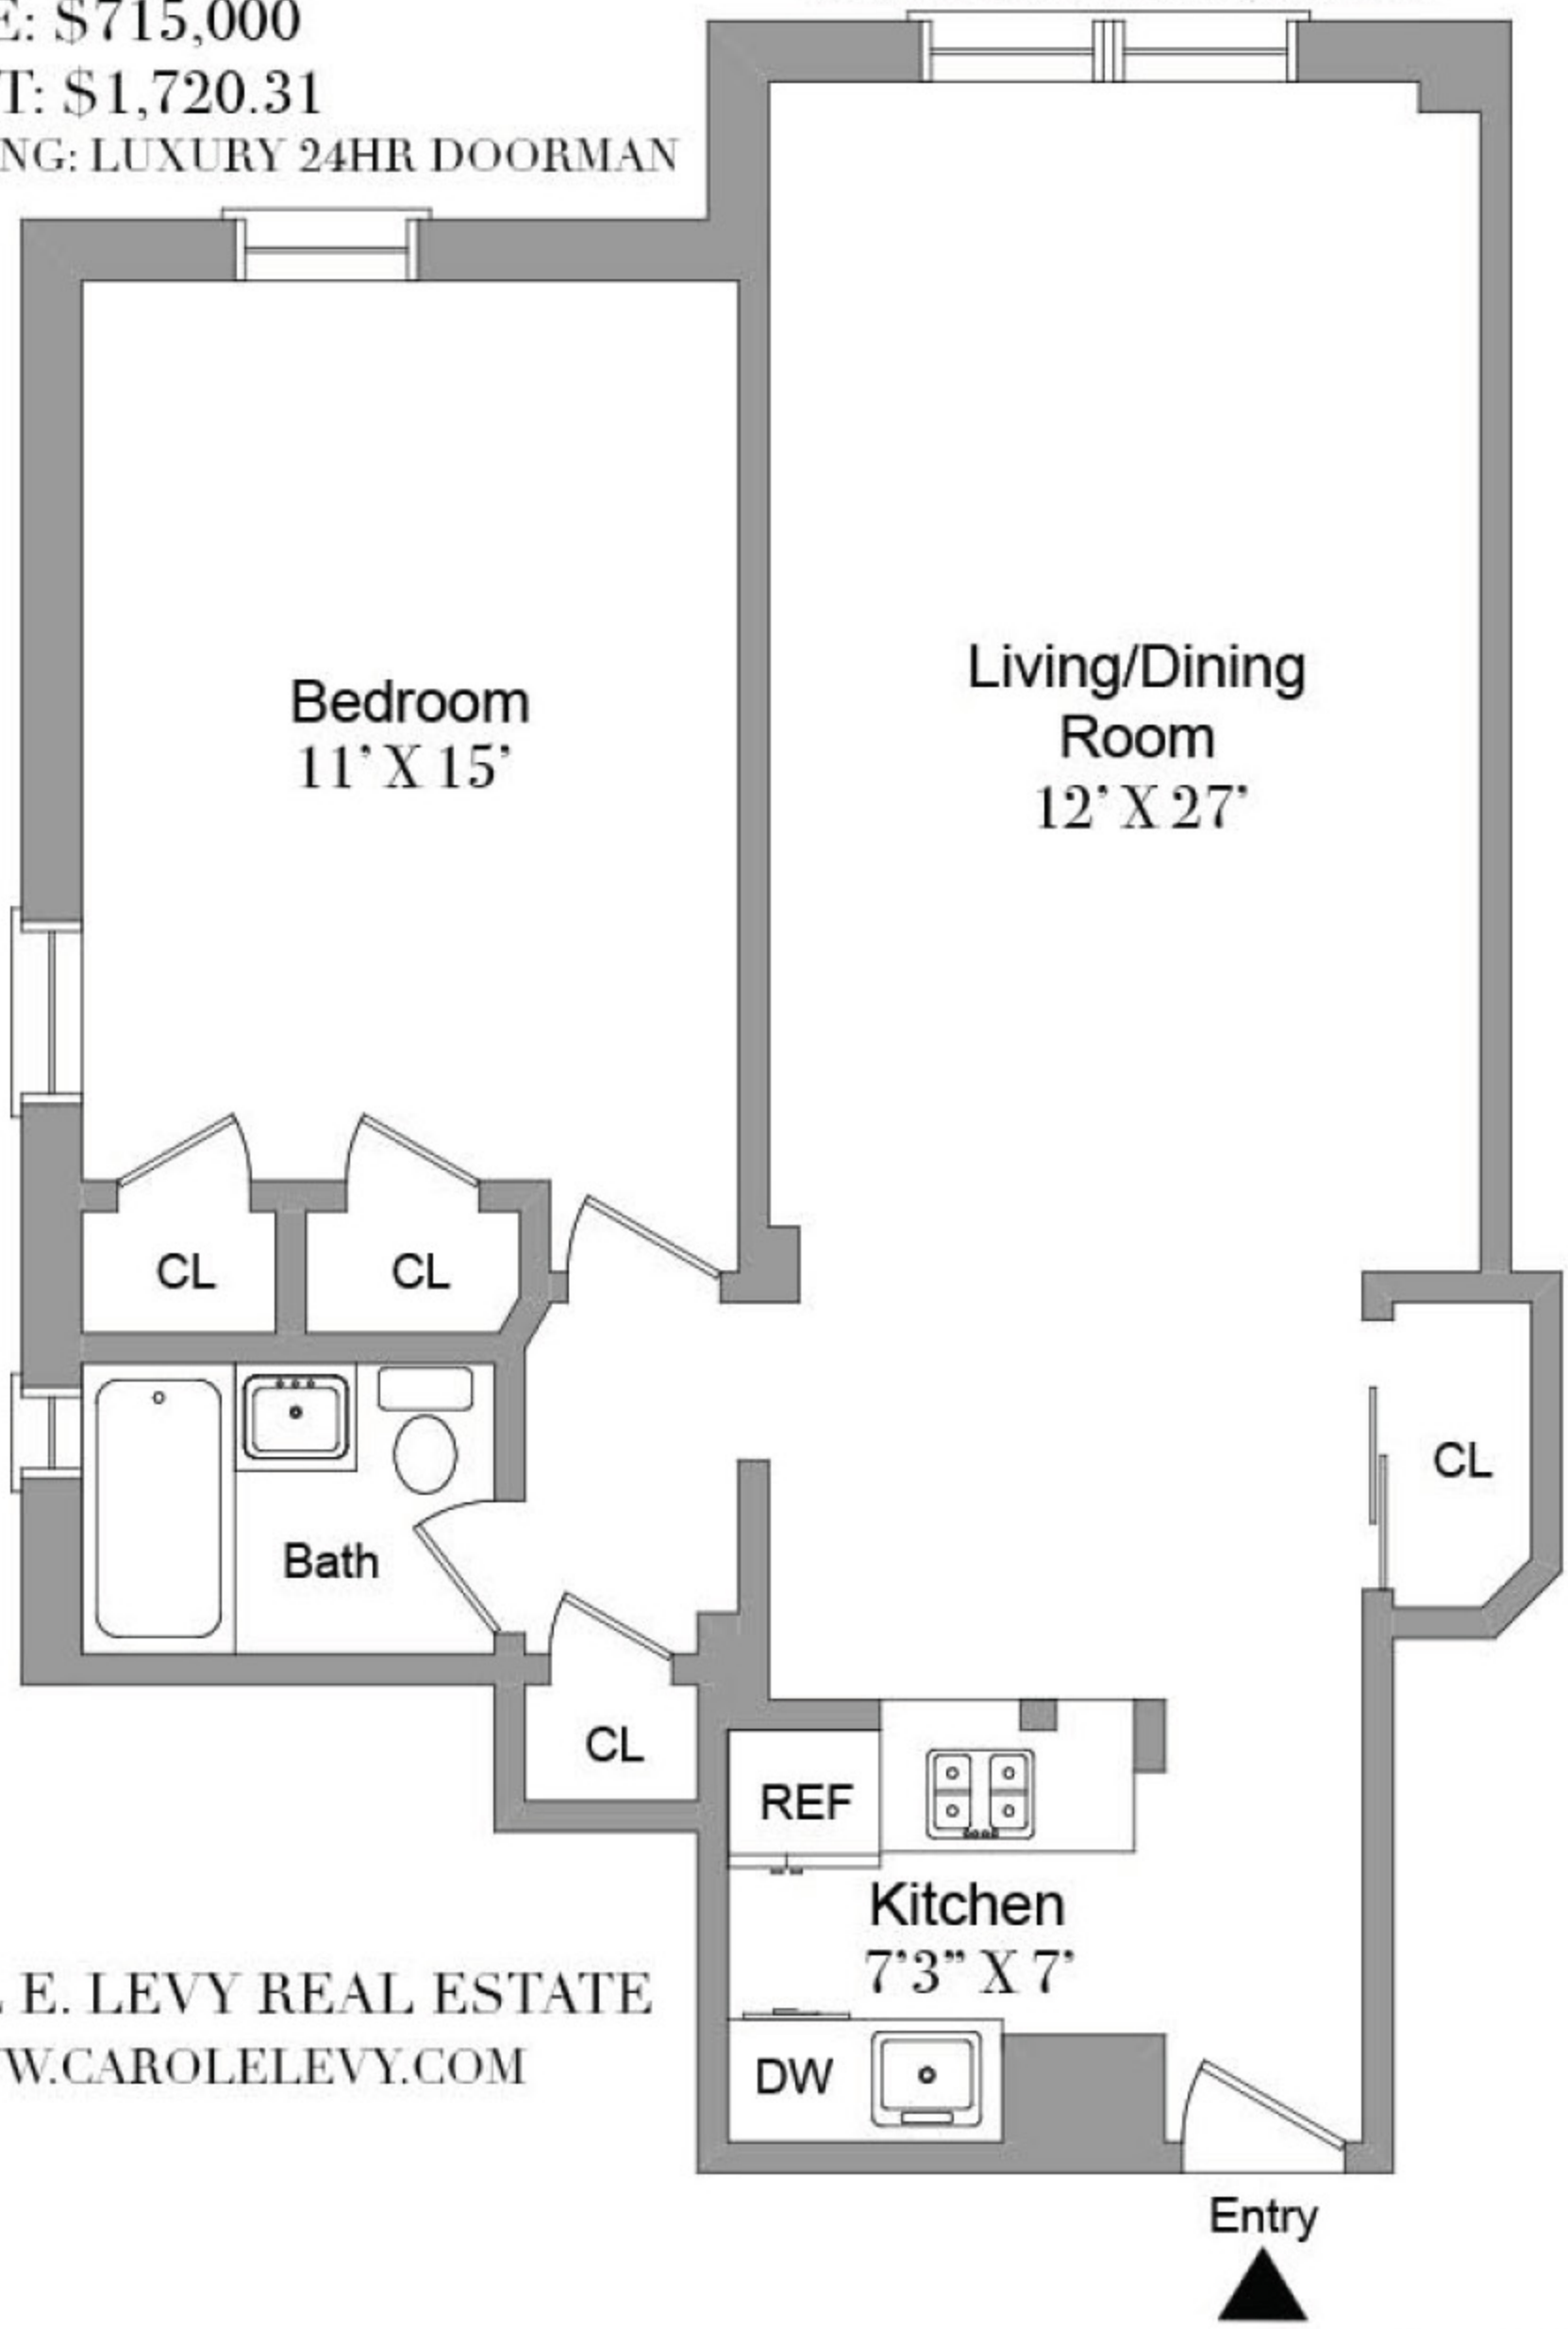

330 EAST 70TH STREET

APARTMENT 2H

PRICE: \$715,000

MAINT: \$1,720.31

BUILDING: LUXURY 24HR DOORMAN

CHARMING TREE-LINED STREET VIEWS

CAROL E. LEVY REAL ESTATE
WWW.CAROLELEVY.COM

*ALL DIMENSIONS ARE APPROXIMATE