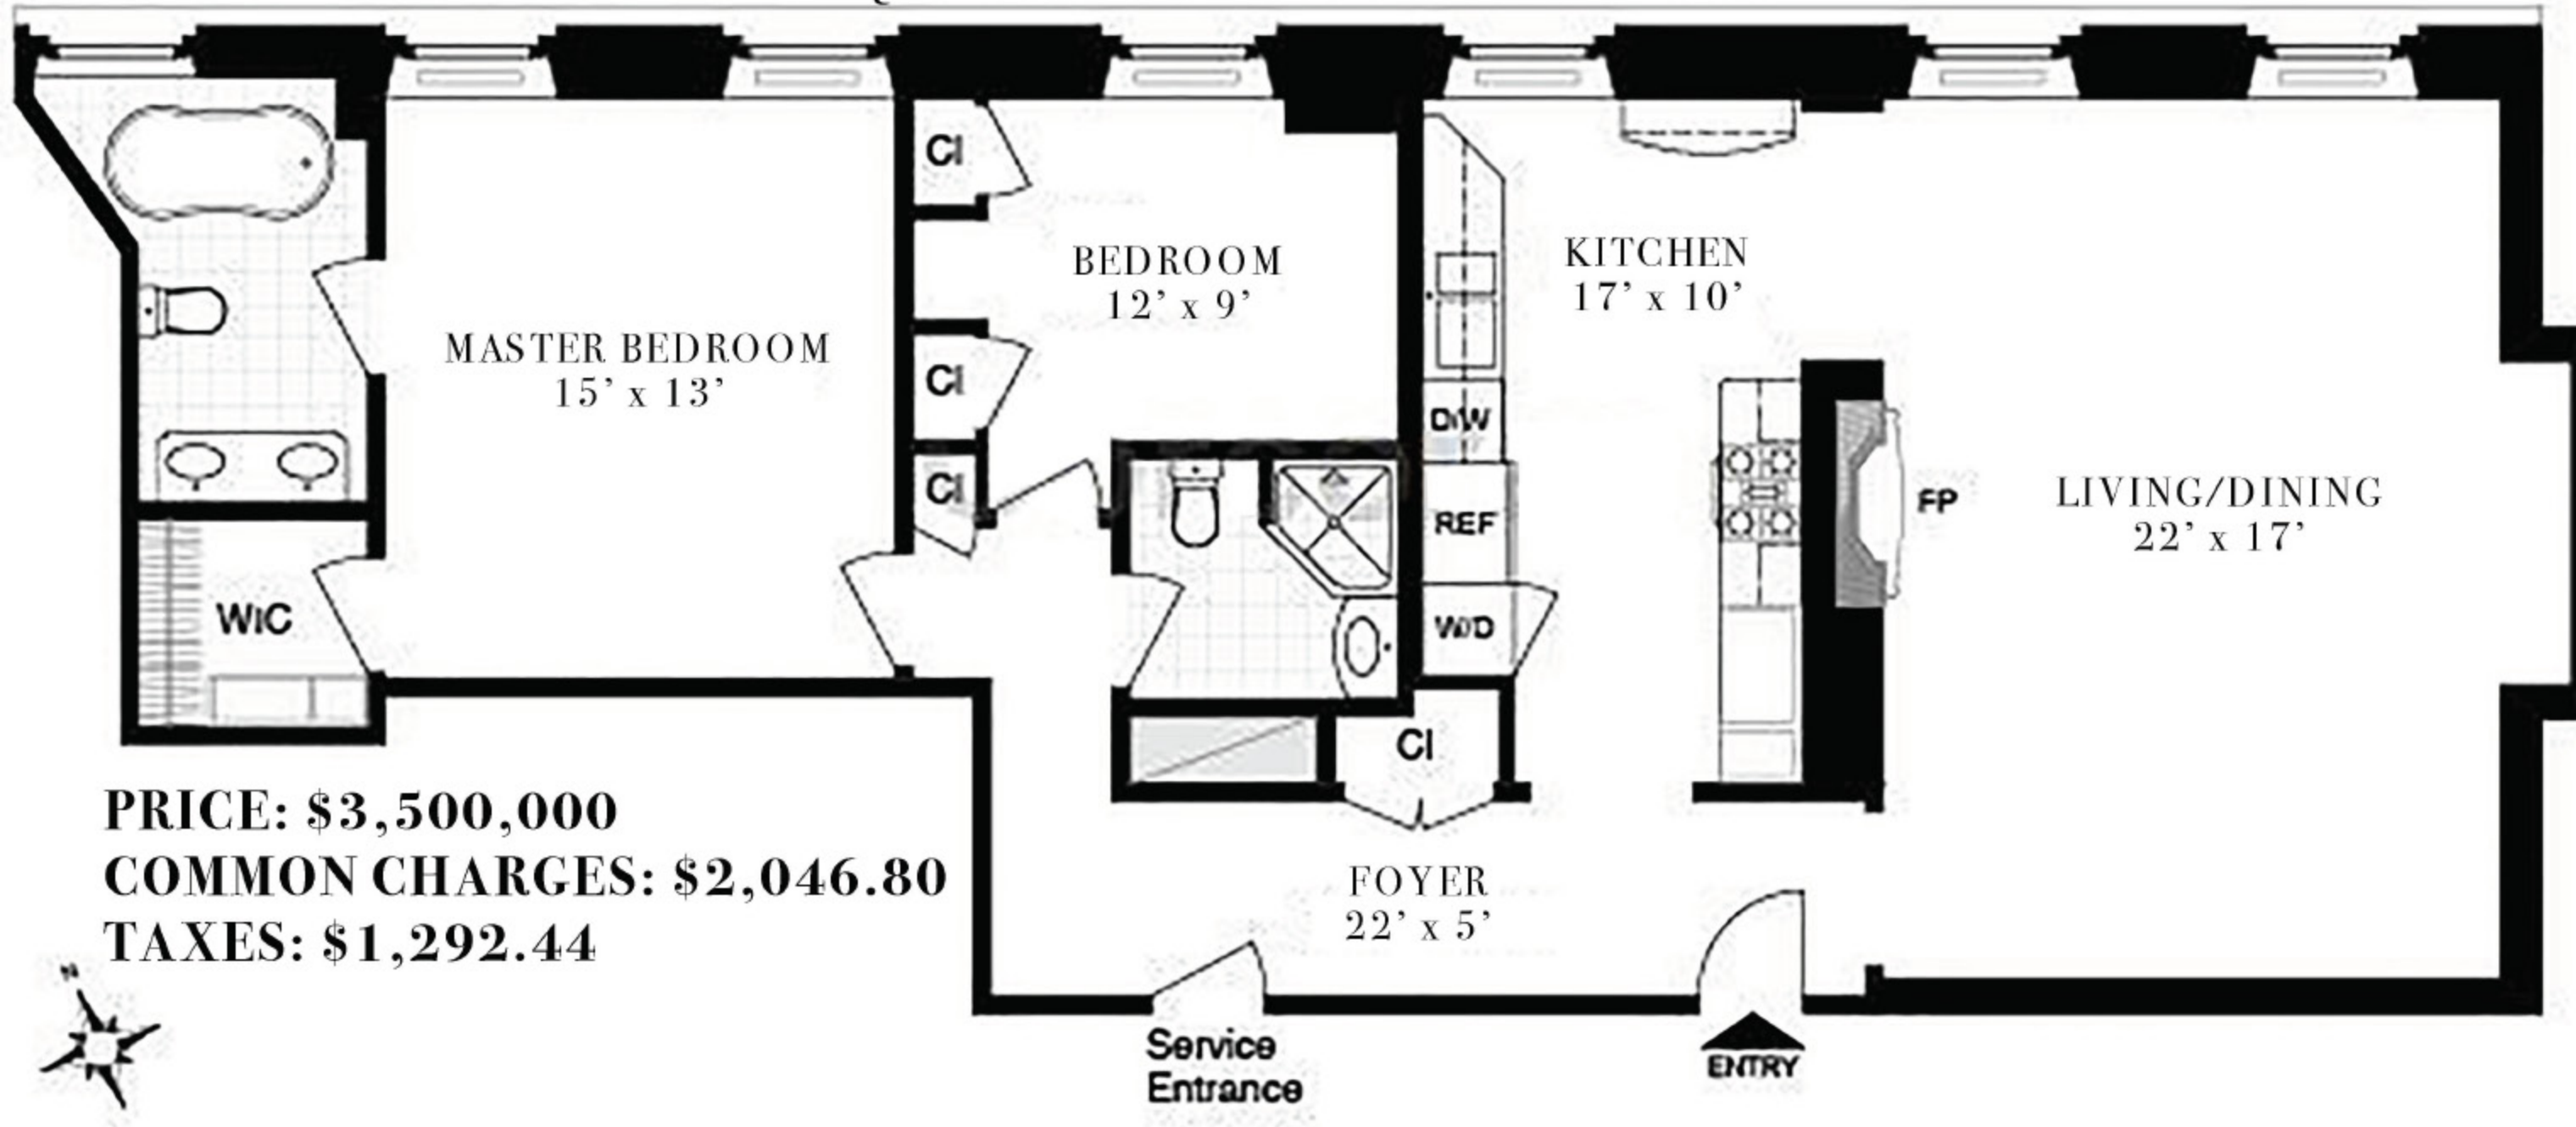

THE APTHORP

390 WEST END AVENUE

APARTMENT 5KN

EXQUISITE OPEN NORTH CITY VIEWS

PRICE: \$3,500,000
COMMON CHARGES: \$2,046.80
TAXES: \$1,292.44

WWW.CAROLELEVY.COM