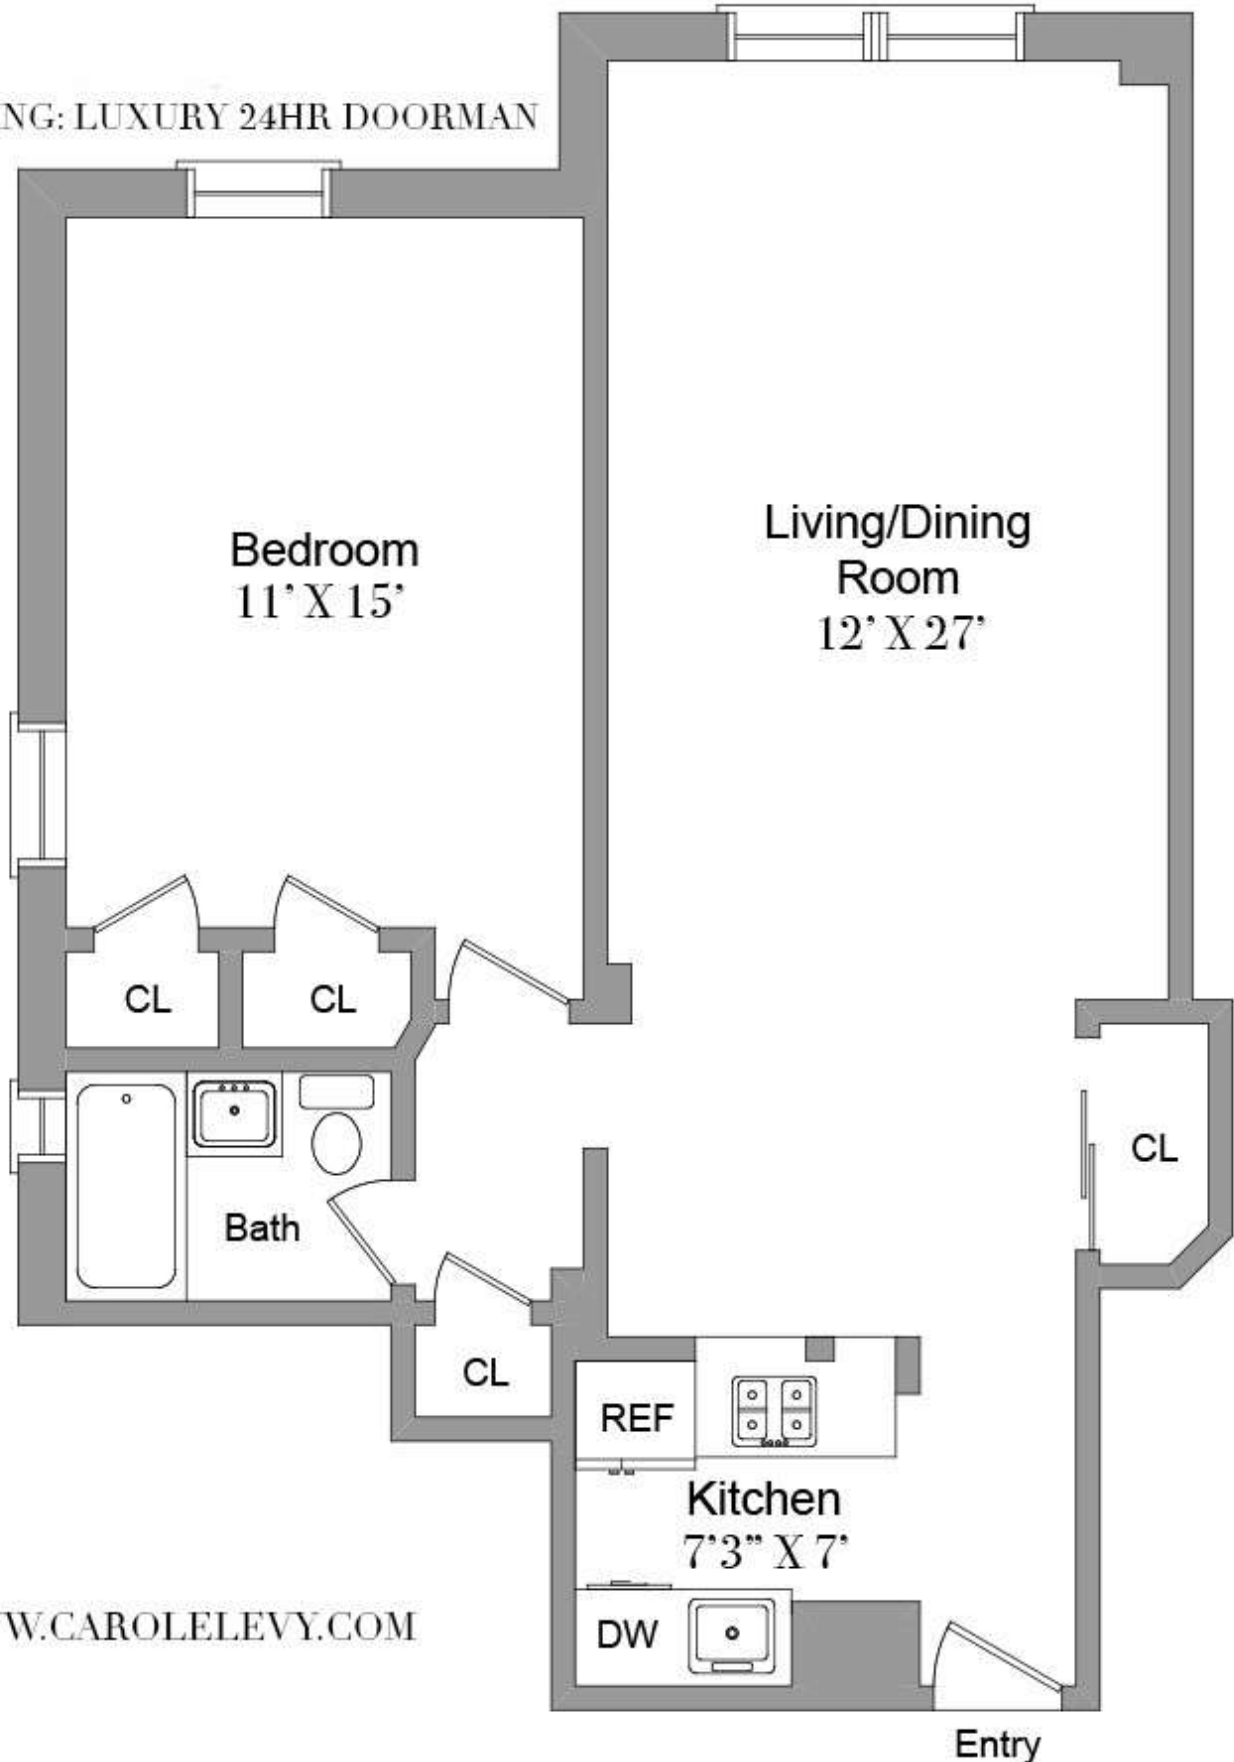

330 EAST 70th STREET

APARTMENT 2H

CHARMING TREE-LINED STREET VIEWS

BUILDING: LUXURY 24HR DOORMAN

WWW.CAROLELEVY.COM

*ALL DIMENSIONS ARE APPROXIMATE